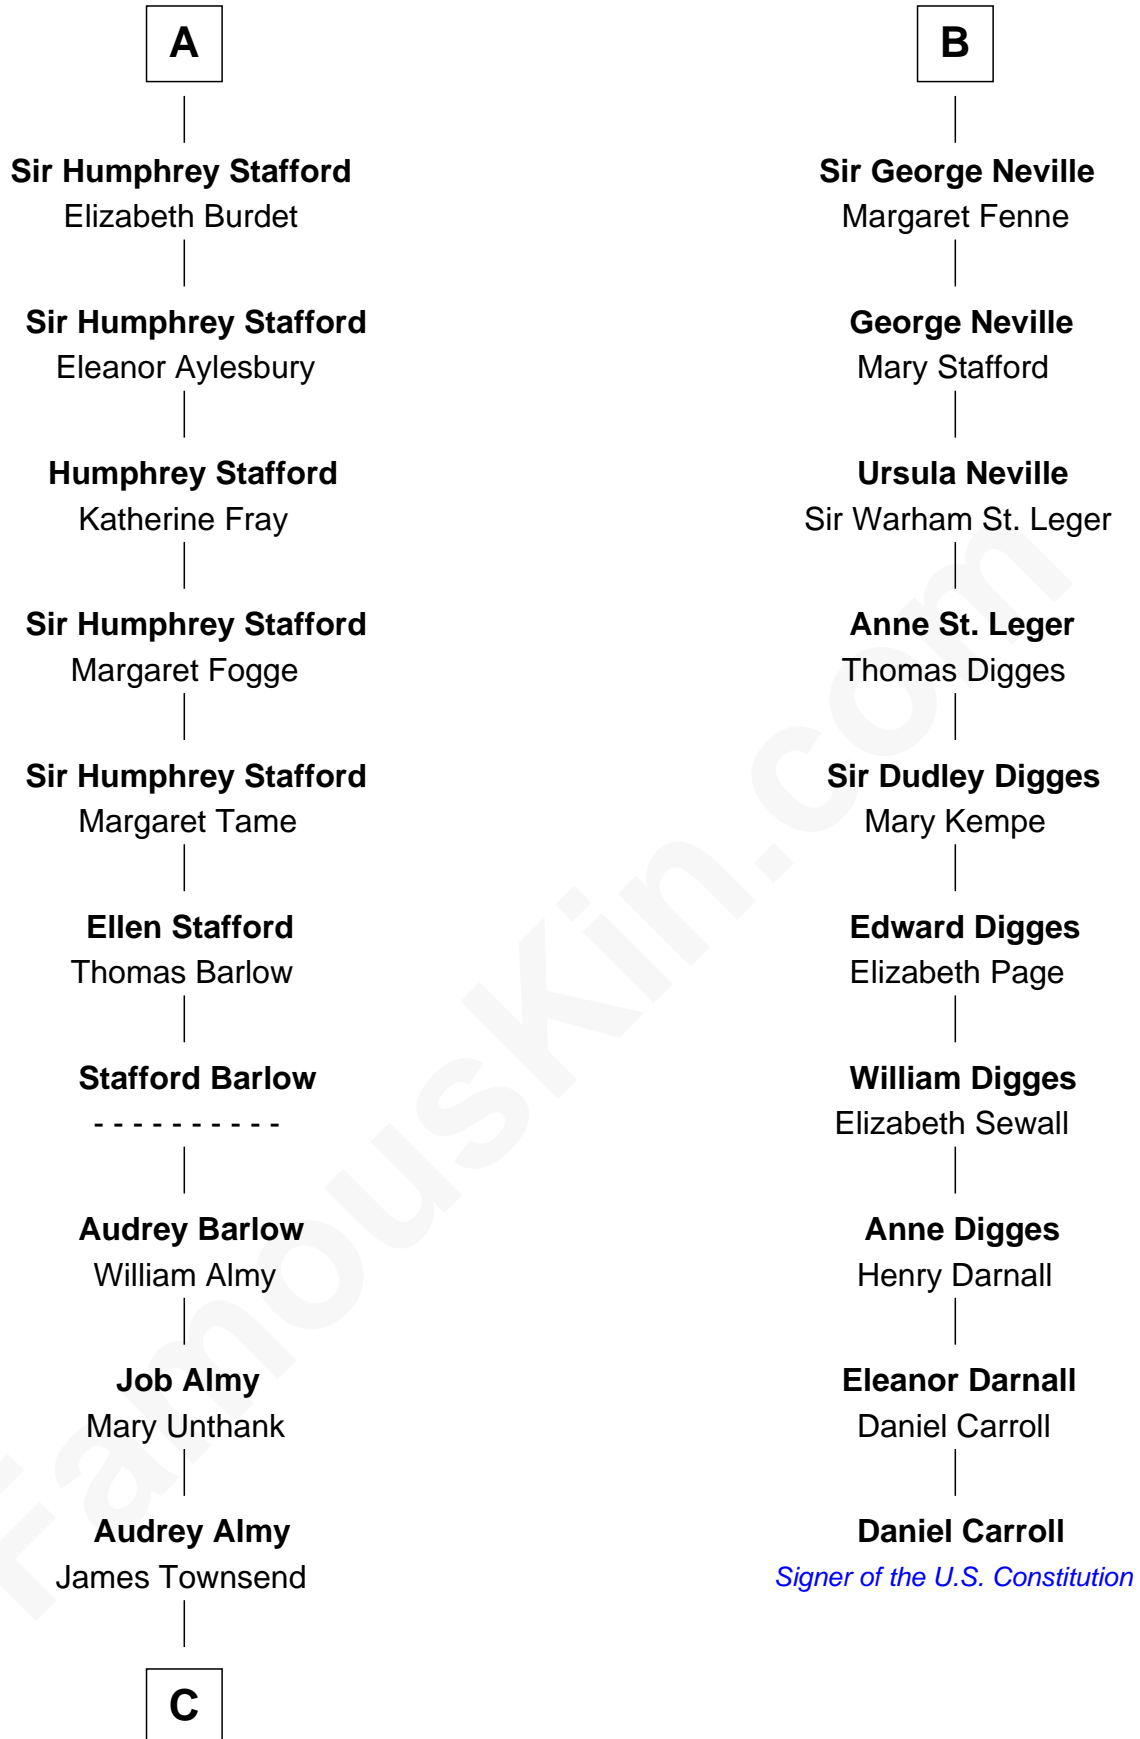

FamousKin.com

Relationship Chart of

Robert Townsend

Member of the Culper Spy Ring during the American Revolution

16th cousin 3 times removed of

Daniel Carroll

Signer of the U.S. Constitution

Sir William Longespee

Ela of Salisbury

C

—
Jacob Townsend

Phoebe Seaman

—
Samuel Townsend

Sarah Stoddard

—
Robert Townsend

Spy known as "Culper Jr."