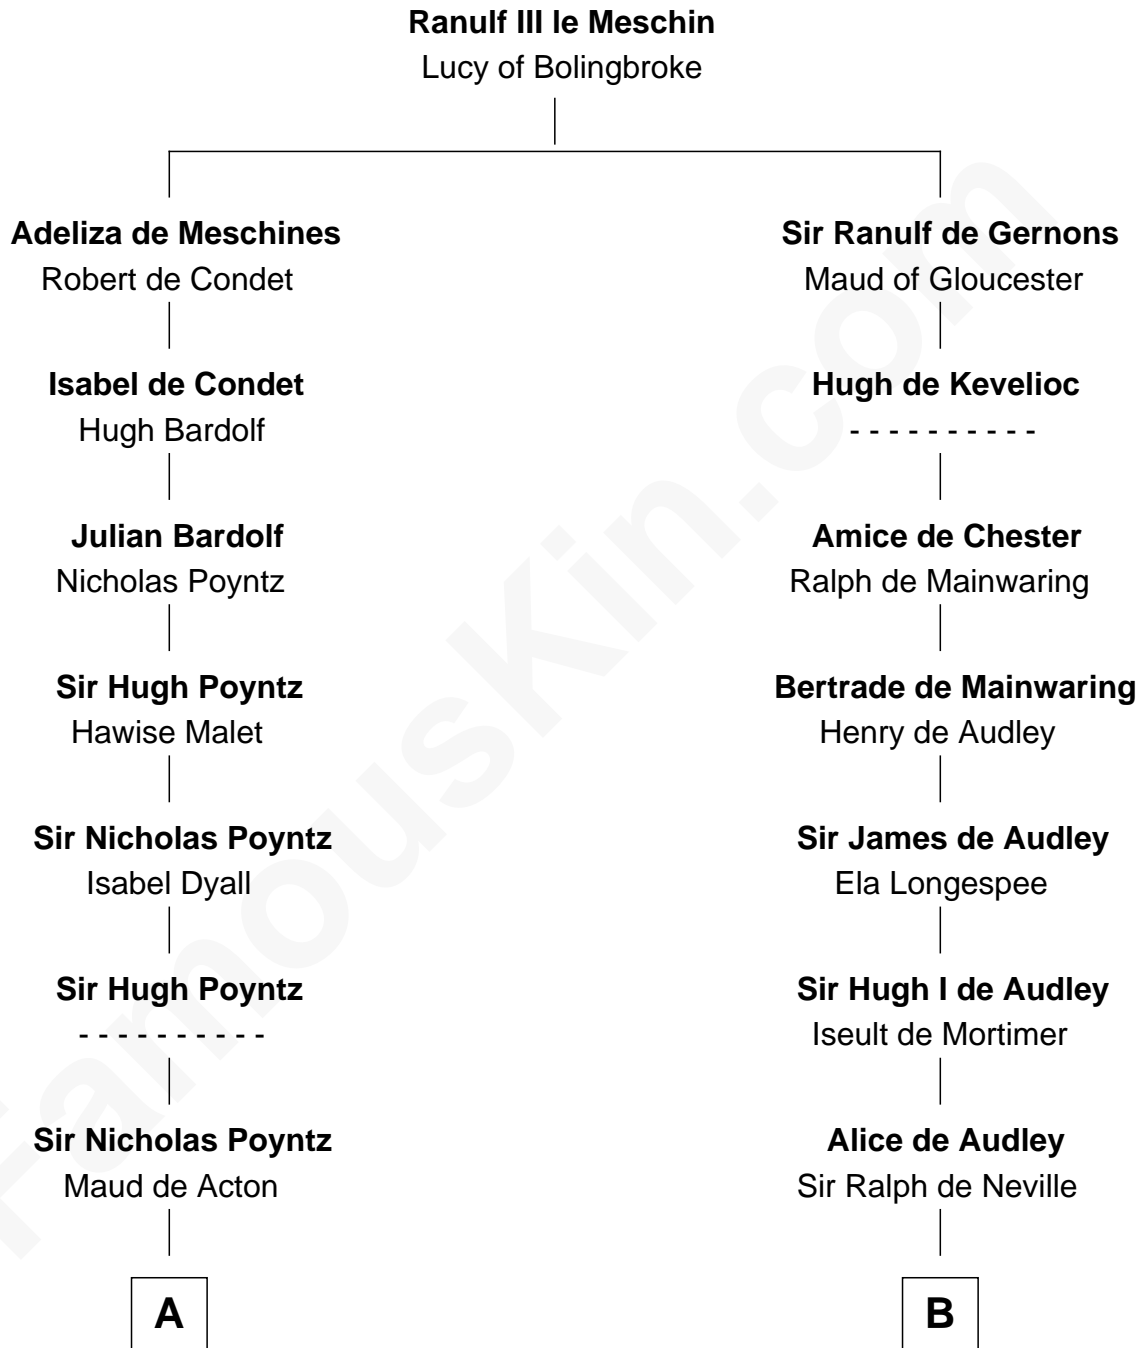

FamousKin.com

Relationship Chart of

Robert Townsend

Member of the Culper Spy Ring during the American Revolution

19th cousin 2 times removed of

John Carroll

Founder of Georgetown University

C

Job Almy

Mary Unthank

Audrey Almy

James Townsend

Jacob Townsend

Phoebe Seaman

Samuel Townsend

Sarah Stoddard