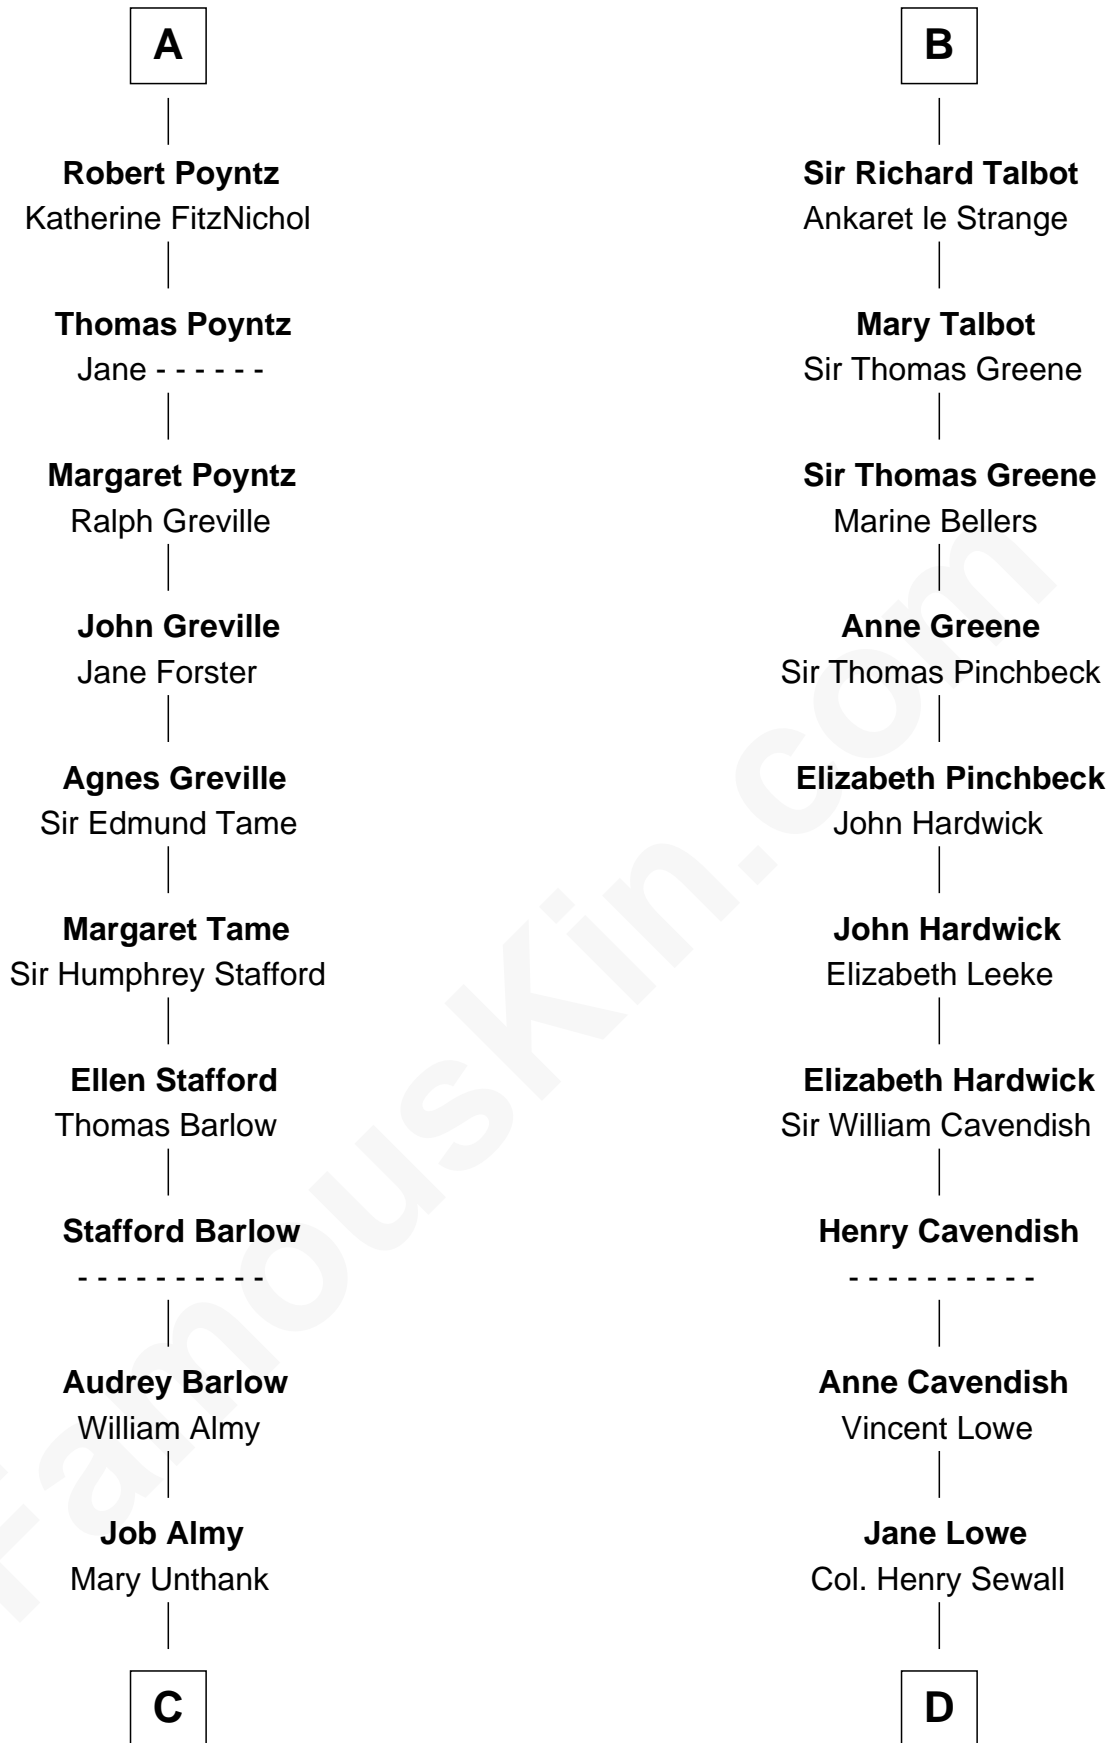

FamousKin.com

Relationship Chart of

Robert Townsend

Member of the Culper Spy Ring during the American Revolution

20th cousin of

John Carroll

Founder of Georgetown University

C

Audrey Almy
James Townsend

Jacob Townsend
Phoebe Seaman

Samuel Townsend
Sarah Stoddard

Robert Townsend
Spy known as "Culper Jr."

D

Elizabeth Sewall
William Digges

Anne Digges
Henry Darnall

Eleanor Darnall
Daniel Carroll