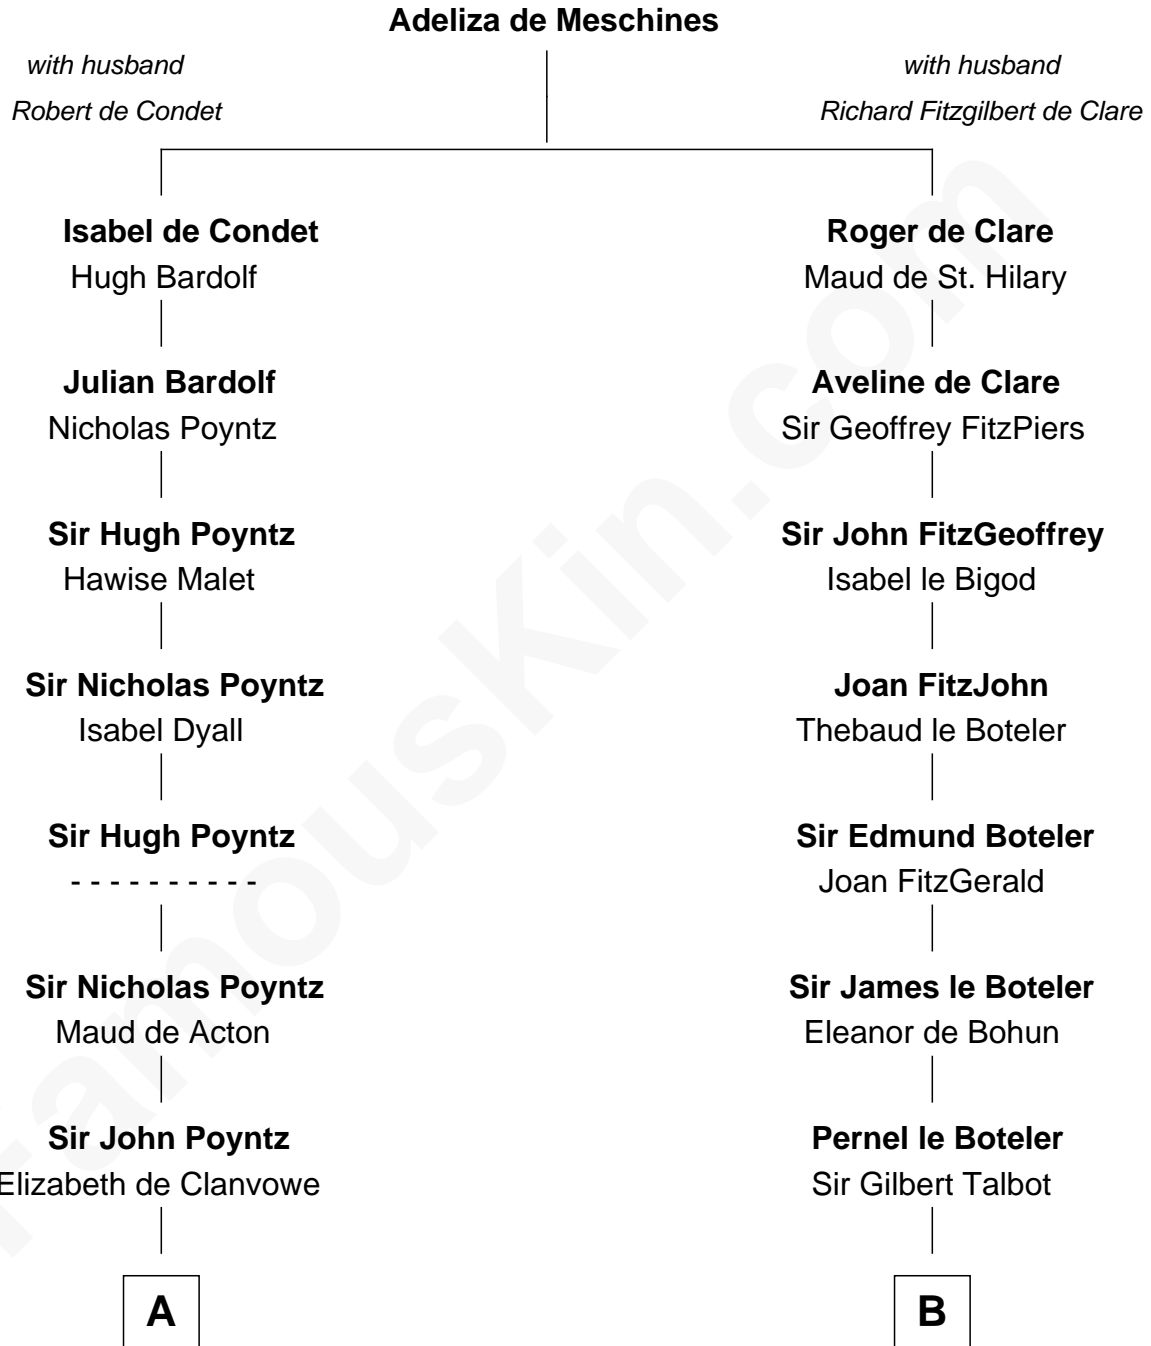

FamousKin.com

Relationship Chart of

Robert Townsend

Member of the Culper Spy Ring during the American Revolution

20th cousin of

John Carroll

Founder of Georgetown University

C

Audrey Almy
James Townsend

Jacob Townsend
Phoebe Seaman

Samuel Townsend
Sarah Stoddard

Robert Townsend
Spy known as "Culper Jr."

D

Elizabeth Sewall
William Digges

Anne Digges
Henry Darnall

Eleanor Darnall
Daniel Carroll