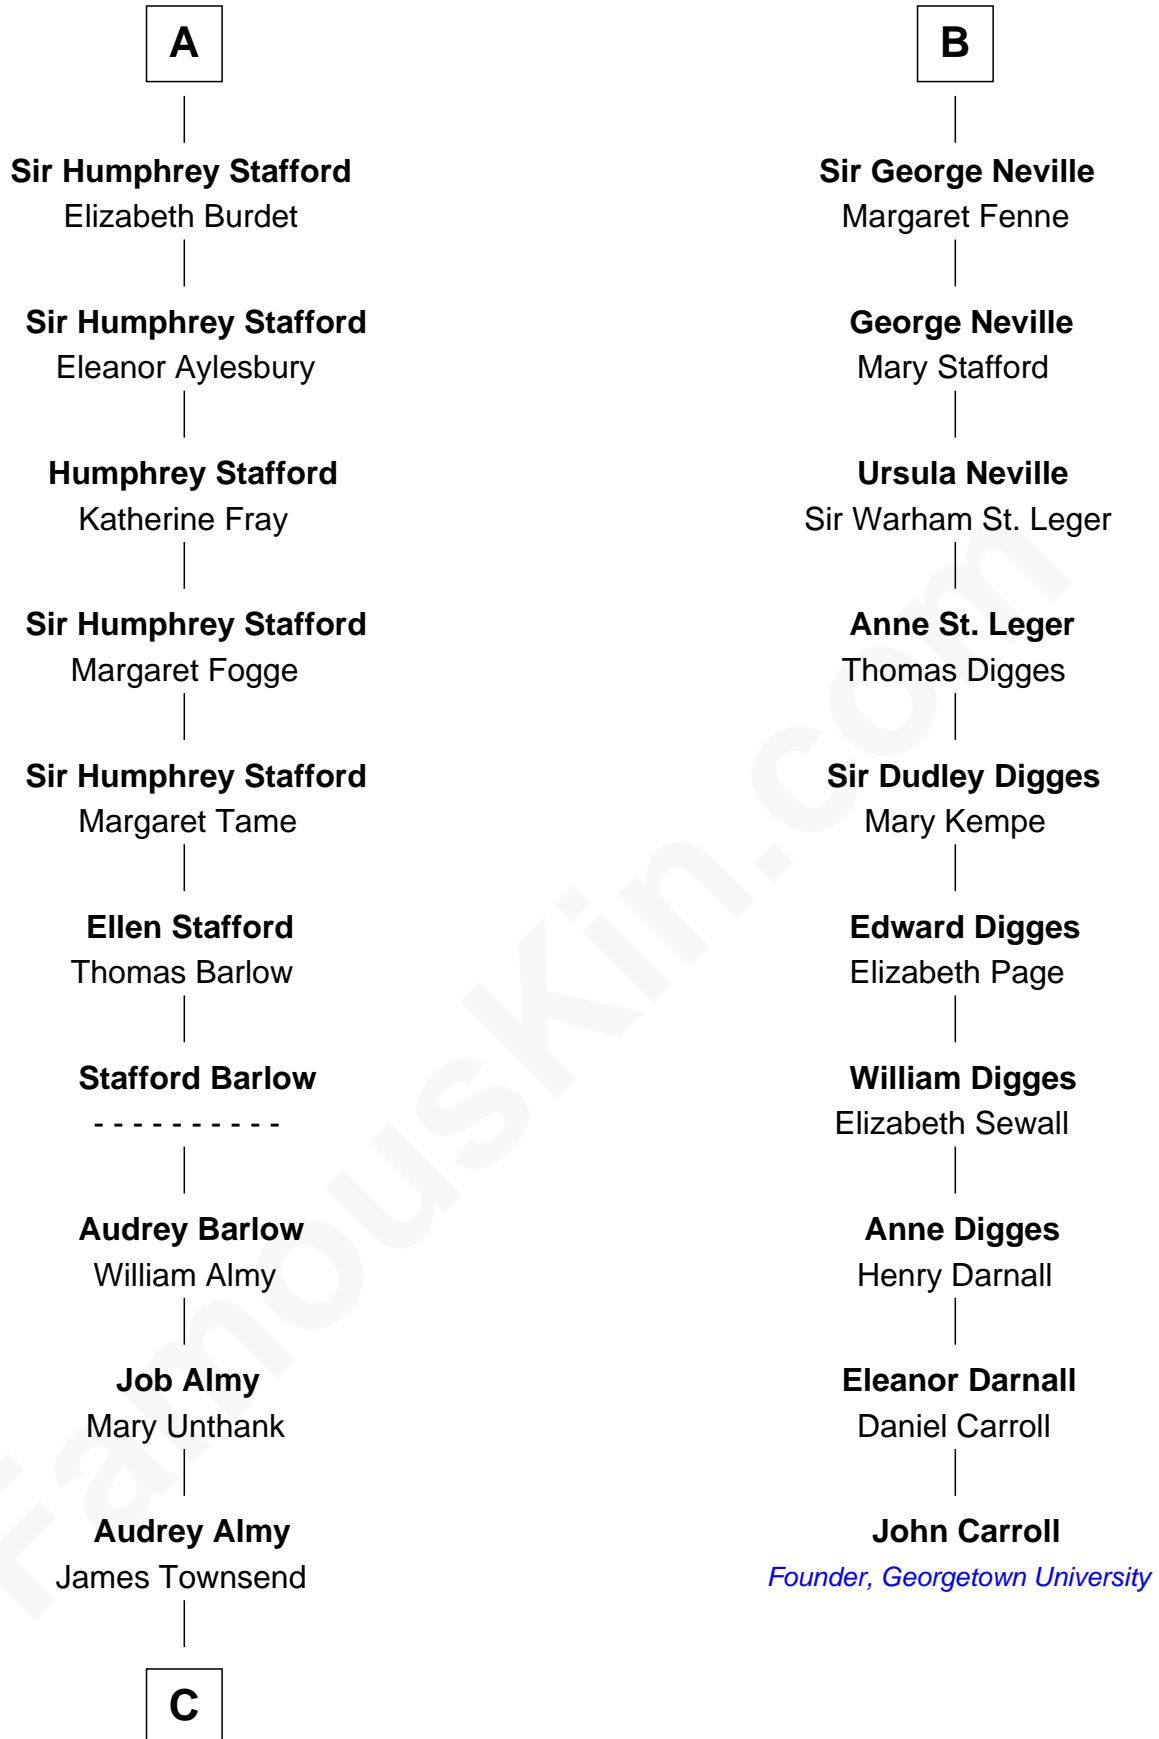

FamousKin.com

Relationship Chart of

Robert Townsend

Member of the Culper Spy Ring during the American Revolution

16th cousin 3 times removed of

John Carroll

Founder of Georgetown University

Sir William Longespee

Ela of Salisbury

C

—
Jacob Townsend

Phoebe Seaman

—
Samuel Townsend

Sarah Stoddard

—
Robert Townsend

Spy known as "Culper Jr."