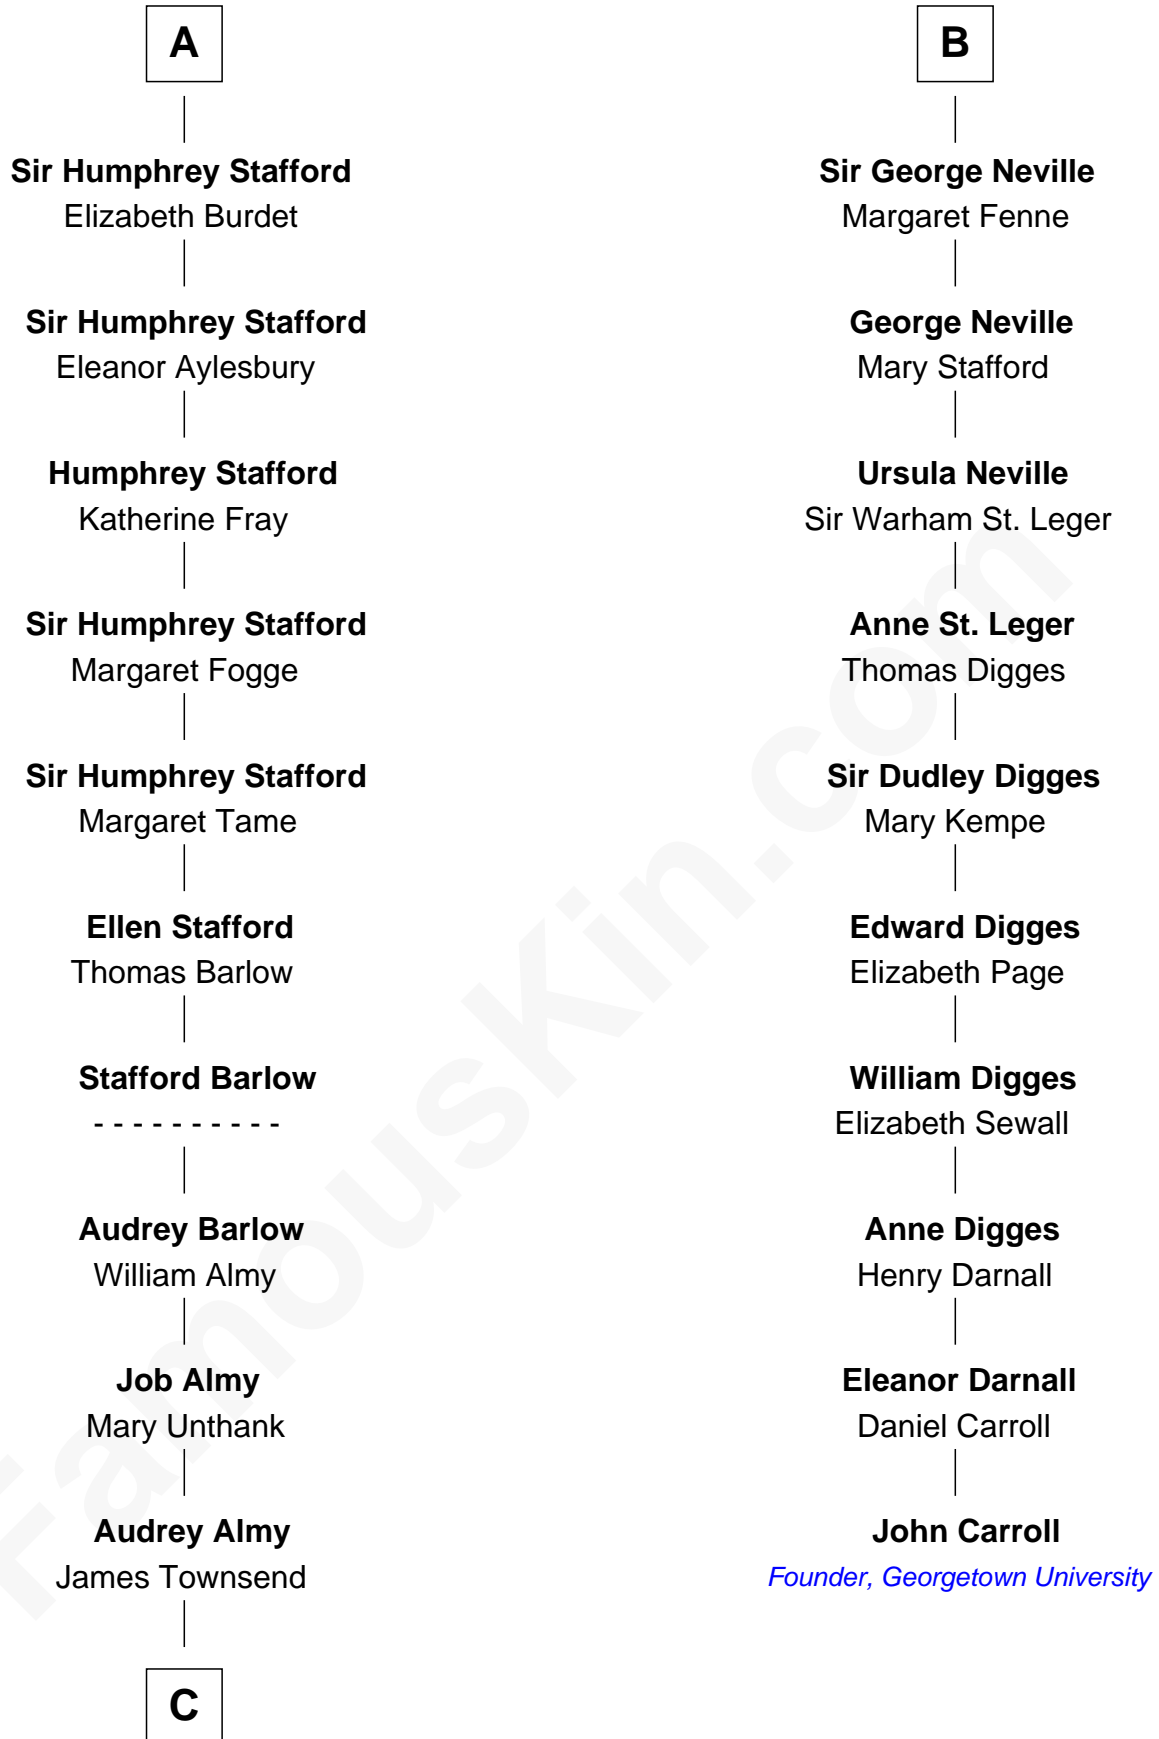

## Relationship Chart of

### Robert Townsend

*Member of the Culper Spy Ring during the American Revolution*

16th cousin 3 times removed of

**John Carroll**

*Founder of Georgetown University*

**C**

—  
**Jacob Townsend**  
Phoebe Seaman

—  
**Samuel Townsend**  
Sarah Stoddard

—  
**Robert Townsend**  
*Spy known as "Culper Jr."*

FamousKin.com