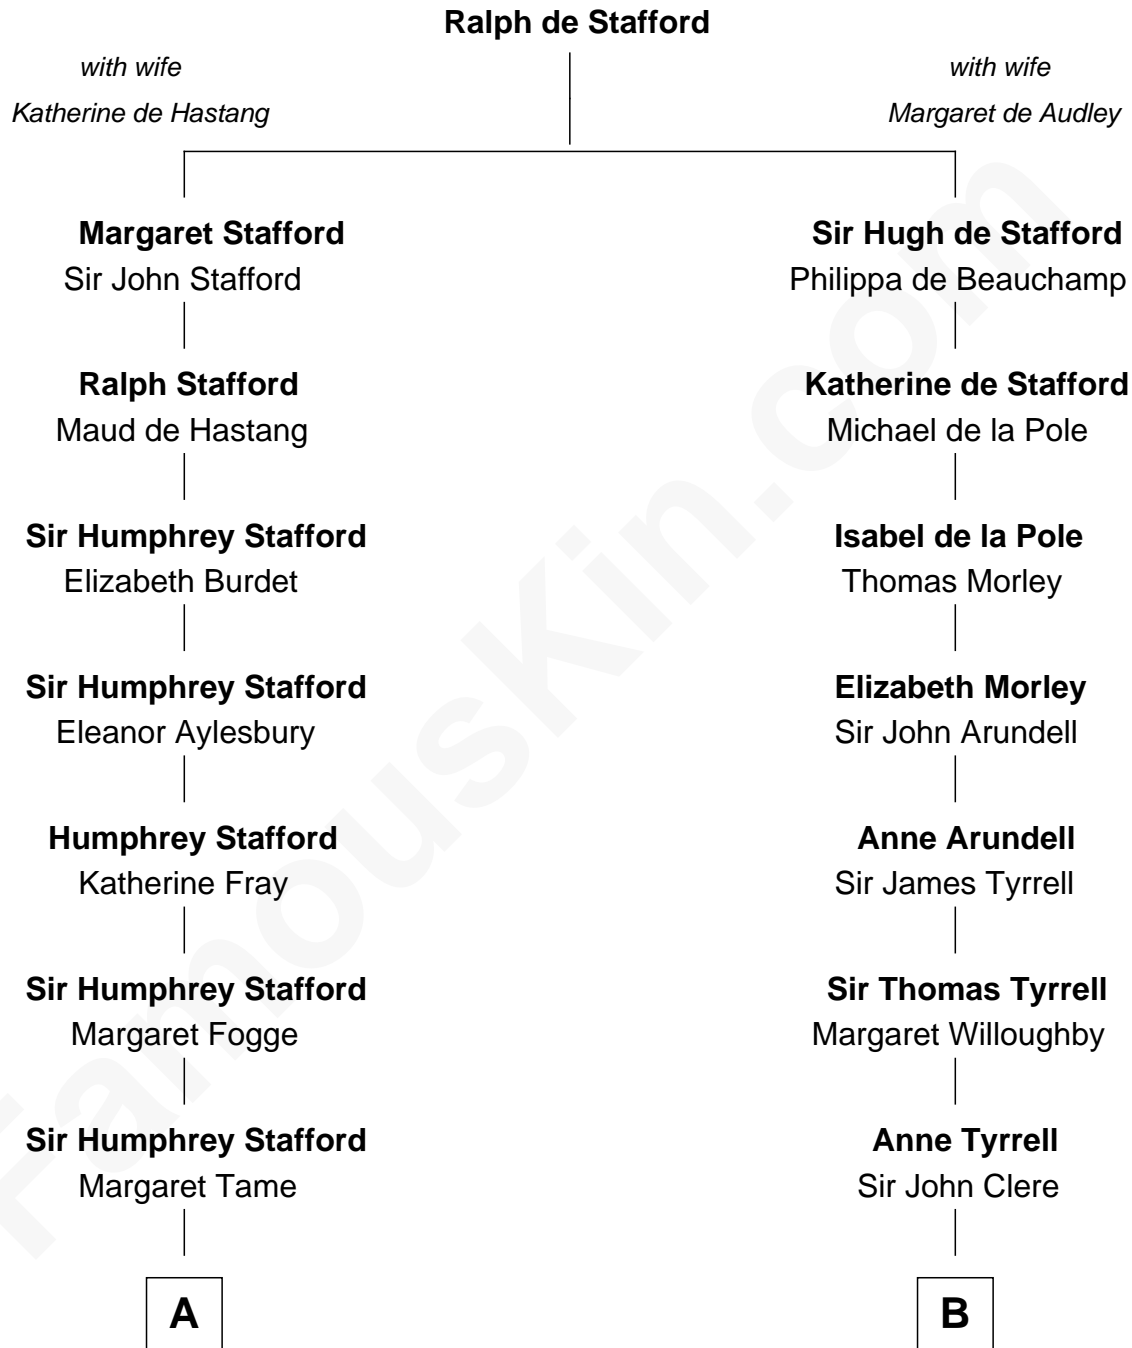

FamousKin.com

Relationship Chart of

Robert Townsend

Member of the Culper Spy Ring during the American Revolution

14th cousin 7 times removed of

Treat Williams
TV & Movie Actor

C

Rufus M. Gillette

Abigail Payne

Mary Abigail Gillette

George Willey Andrew

Treat Payne Andrew

Eleanor Barnum

Marian Andrew

Richard Norman Williams

Treat Williams