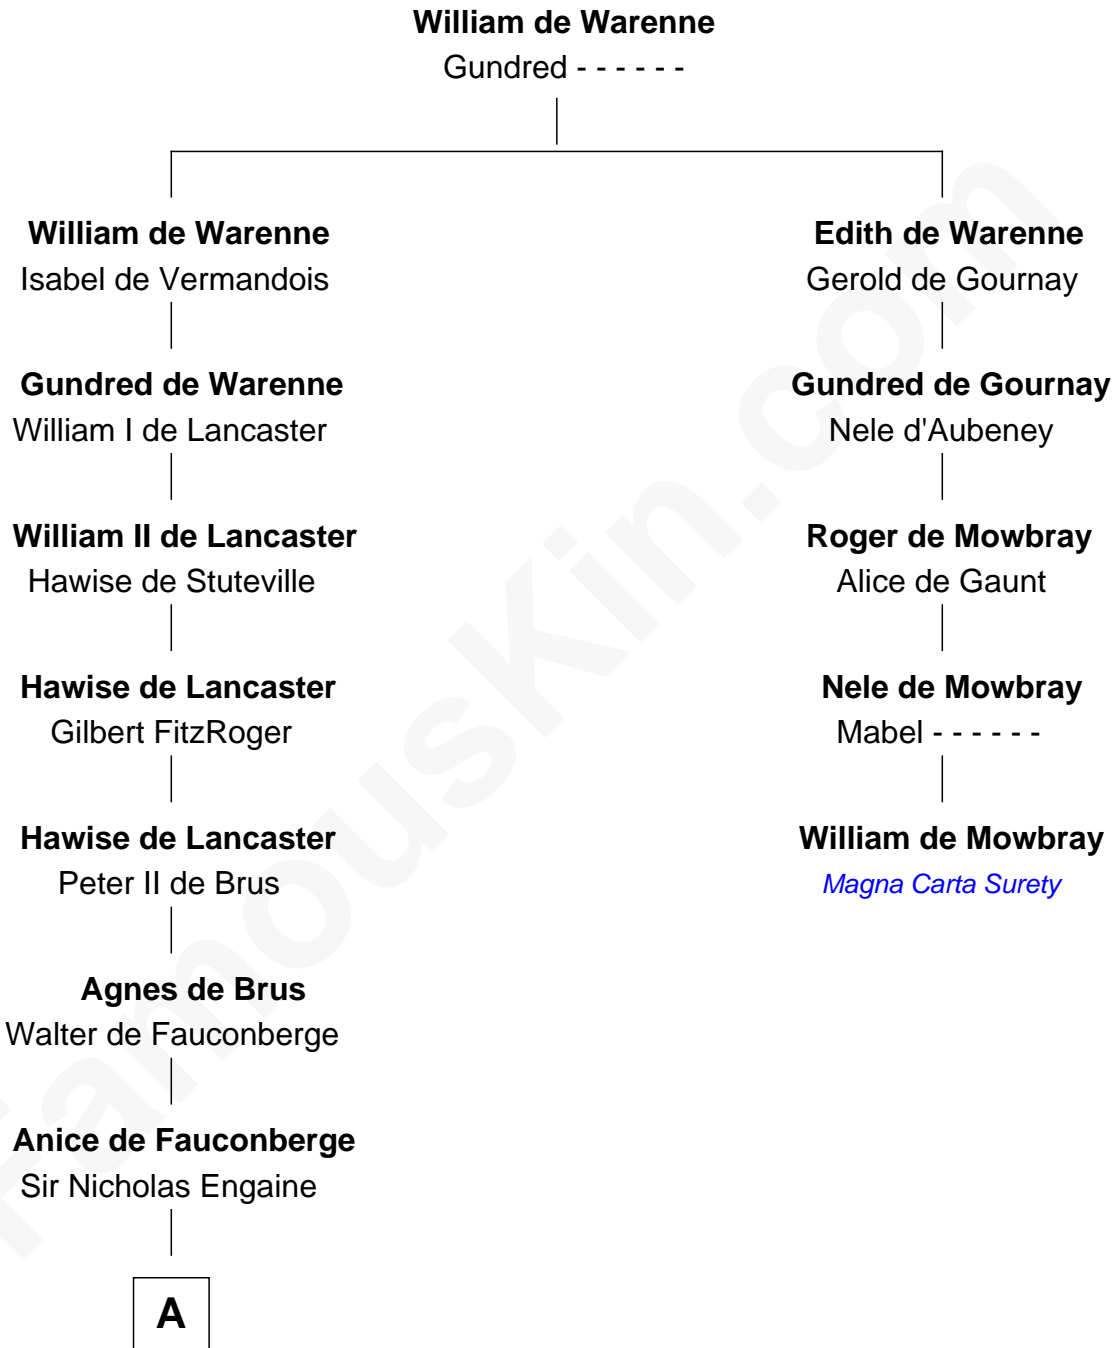

FamousKin.com

Relationship Chart of

Robert Townsend

Member of the Culper Spy Ring during the American Revolution

4th cousin 17 times removed of

William de Mowbray
Magna Carta Surety

B

—
Job Almy

Mary Unthank

—
Audrey Almy

James Townsend

—
Jacob Townsend

Phoebe Seaman

—
Samuel Townsend

Sarah Stoddard

—
Robert Townsend

Spy known as "Culper Jr."