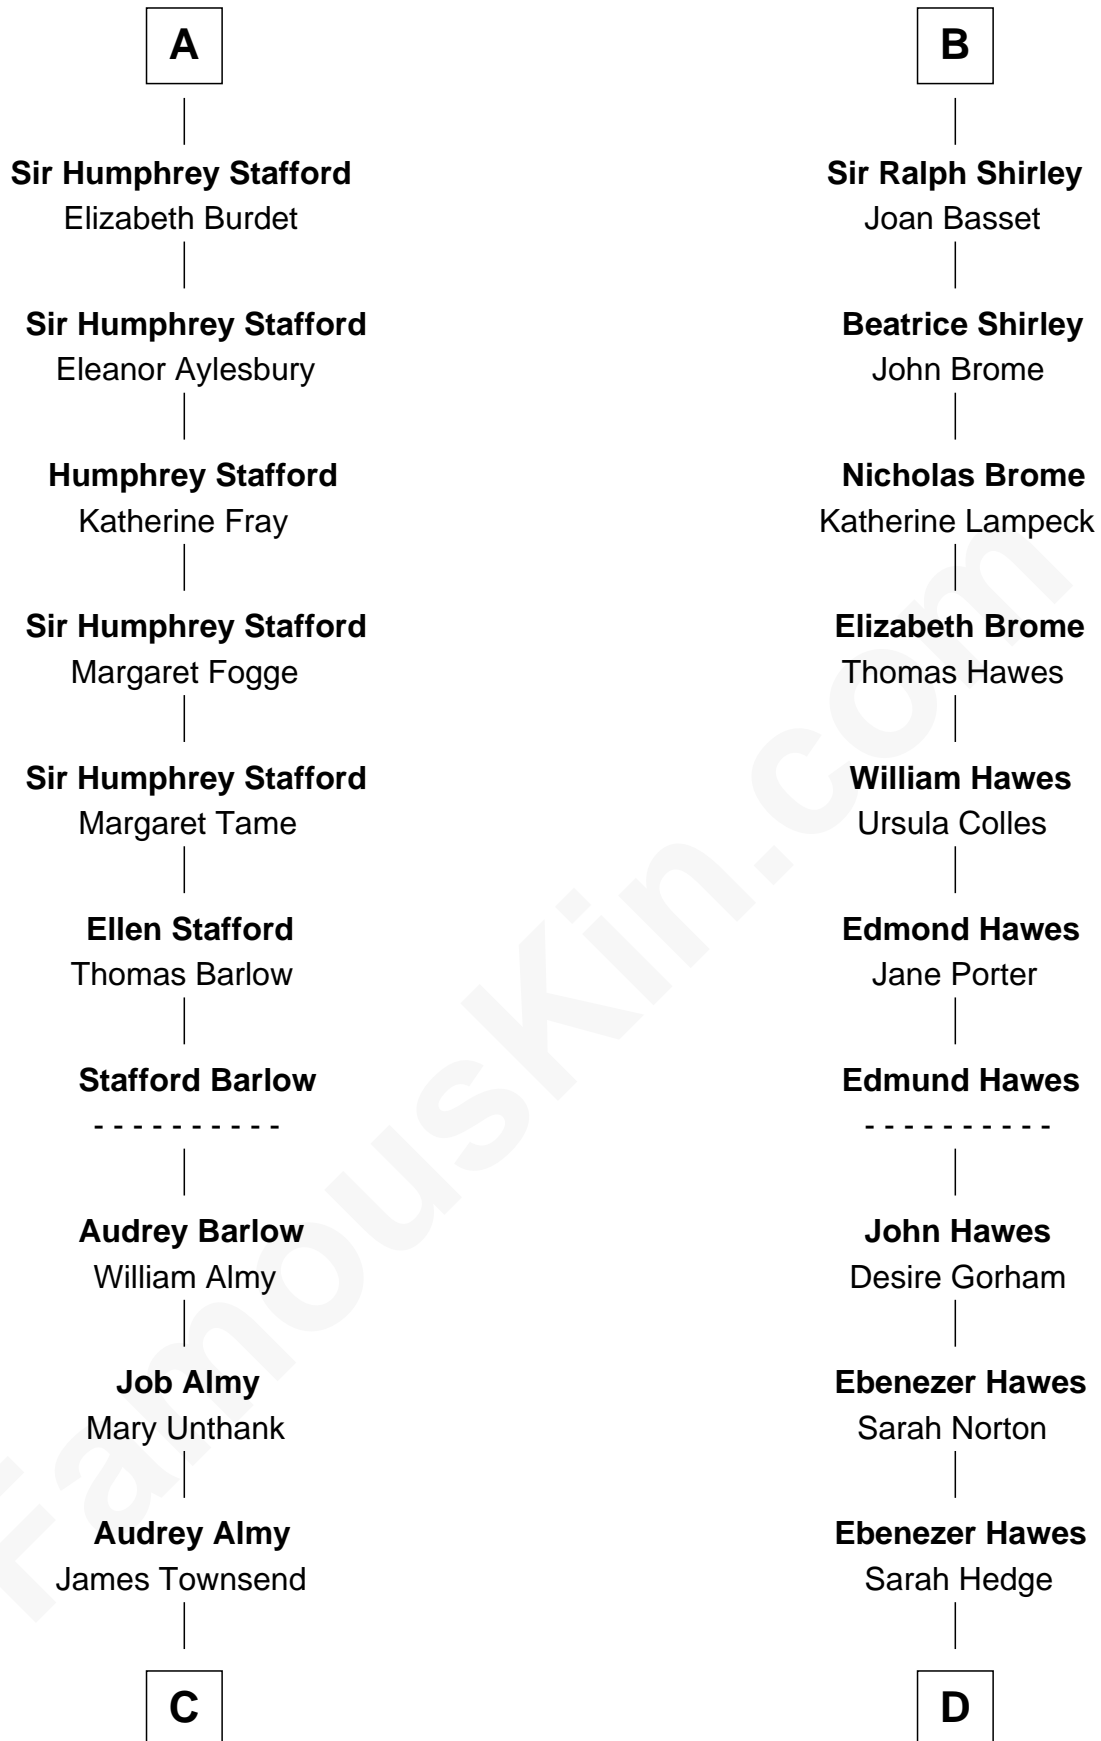

FamousKin.com

Relationship Chart of

Robert Townsend

Member of the Culper Spy Ring during the American Revolution

19th cousin 2 times removed of

Eugene Foss

45th Governor of Massachusetts

Sir William Longespee

Ela of Salisbury

C

Jacob Townsend

Phoebe Seaman

Samuel Townsend

Sarah Stoddard

Robert Townsend

Spy known as "Culper Jr."

D

Thankful Hawes

Col. Enoch Hallett

Susanna Hallett

Col. Heman Bangs

Amanda Bangs

Samuel Bartlett Foss

George Edmund Foss