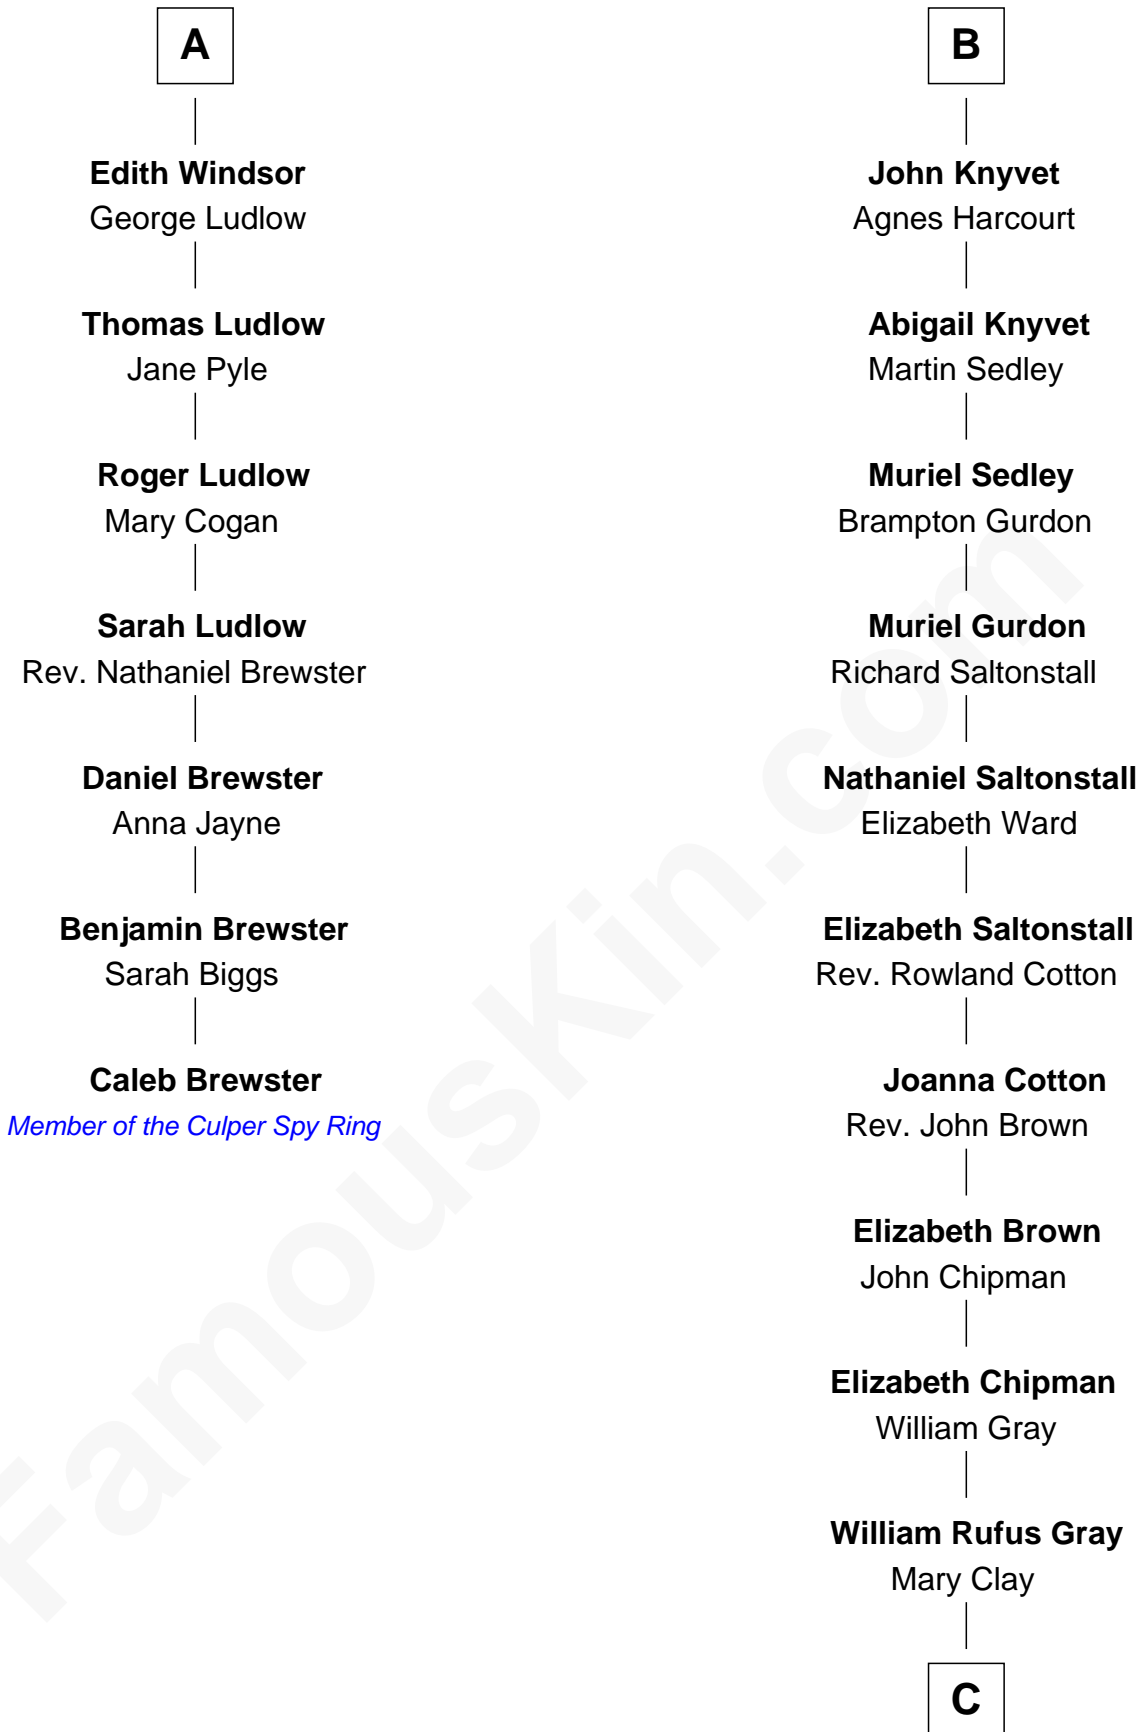

FamousKin.com Relationship Chart of

Caleb Brewster

Member of the Culper Spy Ring during the American Revolution

13th cousin 8 times removed of

Story Musgrave

NASA Astronaut

Humphrey de Bohun
Elizabeth Plantagenet

Sir Andrews de Windsor
Elizabeth Blount

A

Sir William de Bohun
Elizabeth de Badlesmere

Elizabeth de Bohun
Sir Richard Fitzalan

Elizabeth Fitzalan
Sir Thomas Mowbray

Margaret Mowbray
Sir Robert Howard

Sir John Howard
Margaret Chedworth

Katherine Howard
Sir John Bouchier

Jane Bouchier
Edmund Knyvet

B

C

William Gray

Sarah Frances Loring

Edward Gray

Elizabeth Gray Story

Marguerite Gray

John Butler Swann

Marguerite Swann

Percy Musgrave

Story Musgrave

NASA Astronaut