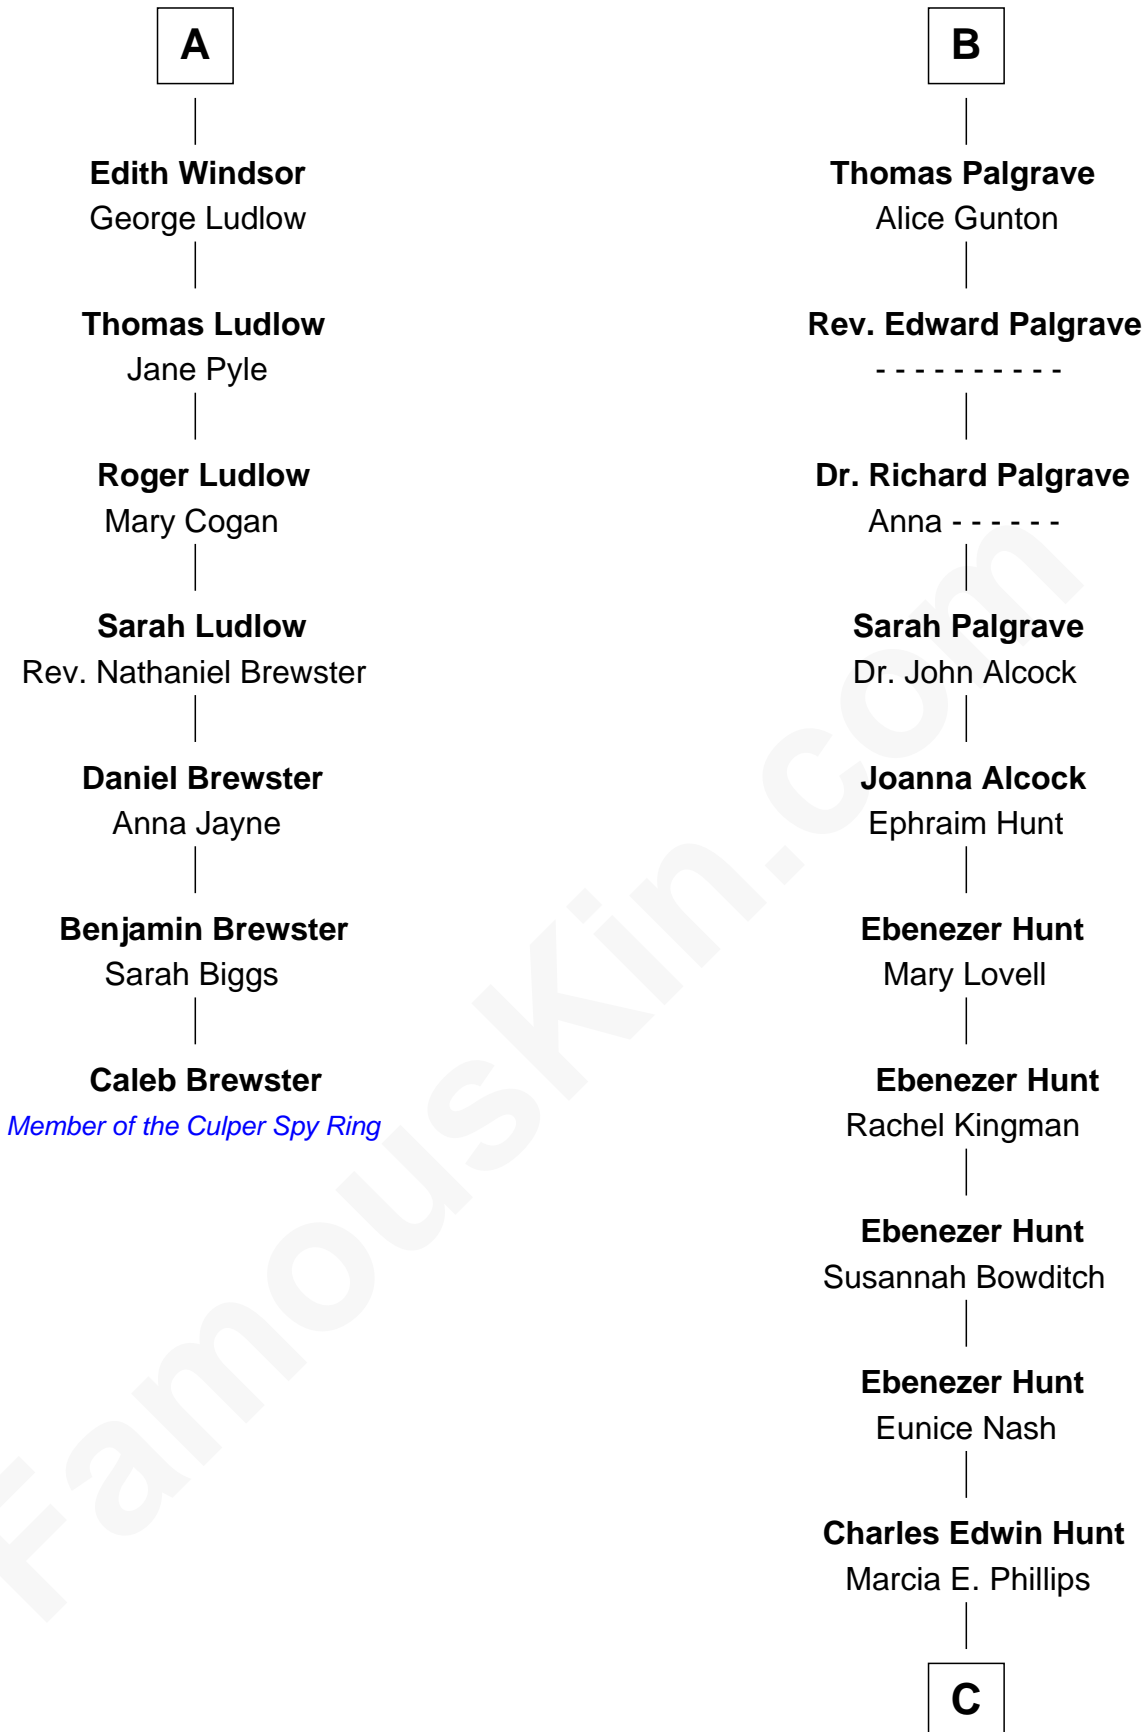

FamousKin.com

Relationship Chart of

Caleb Brewster

Member of the Culper Spy Ring during the American Revolution

13th cousin 7 times removed of

Linda Hunt

TV and Movie Actress

Humphrey de Bohun
Elizabeth Plantagenet

C

Charles Phillips Hunt

Ella Maria Read

Charles Edwin Hunt

Louise Phipps Davy

Raymond Davy Hunt

Elsie R. Doying

Linda Hunt