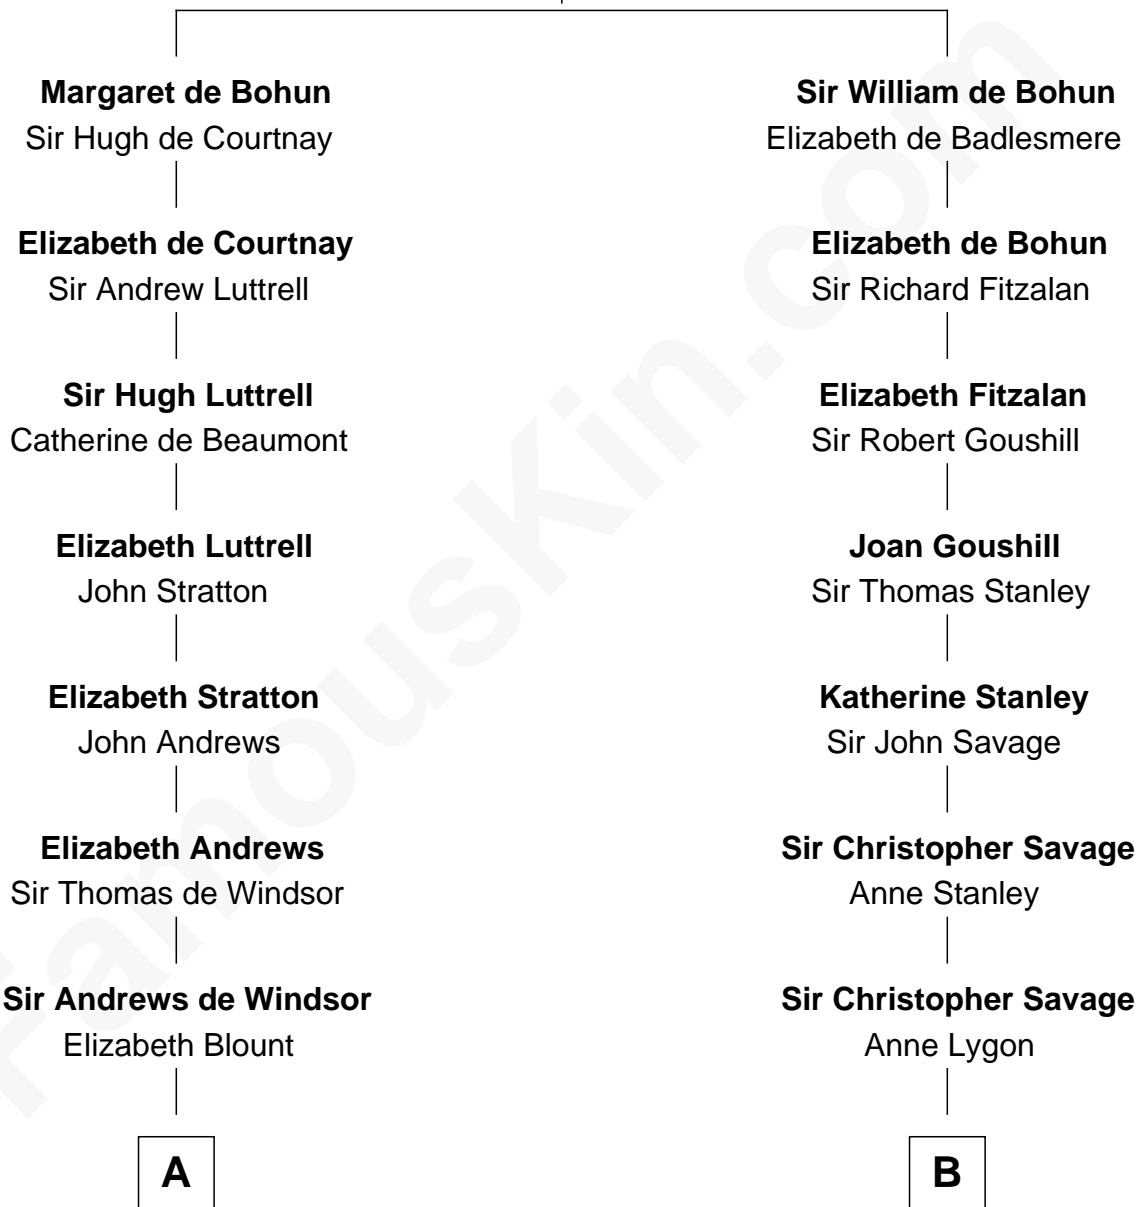

FamousKin.com

Relationship Chart of

Caleb Brewster

Member of the Culper Spy Ring during the American Revolution

13th cousin 6 times removed of

General George S. Patton
U.S. Army - World War II

Humphrey de Bohun
Elizabeth Plantagenet

C

—
Susan Thornton Glassell

George Smith Patton

—
George Smith Patton

Ruth Wilson

—
General George S. Patton

U.S. Army - World War II

FamousKin.com