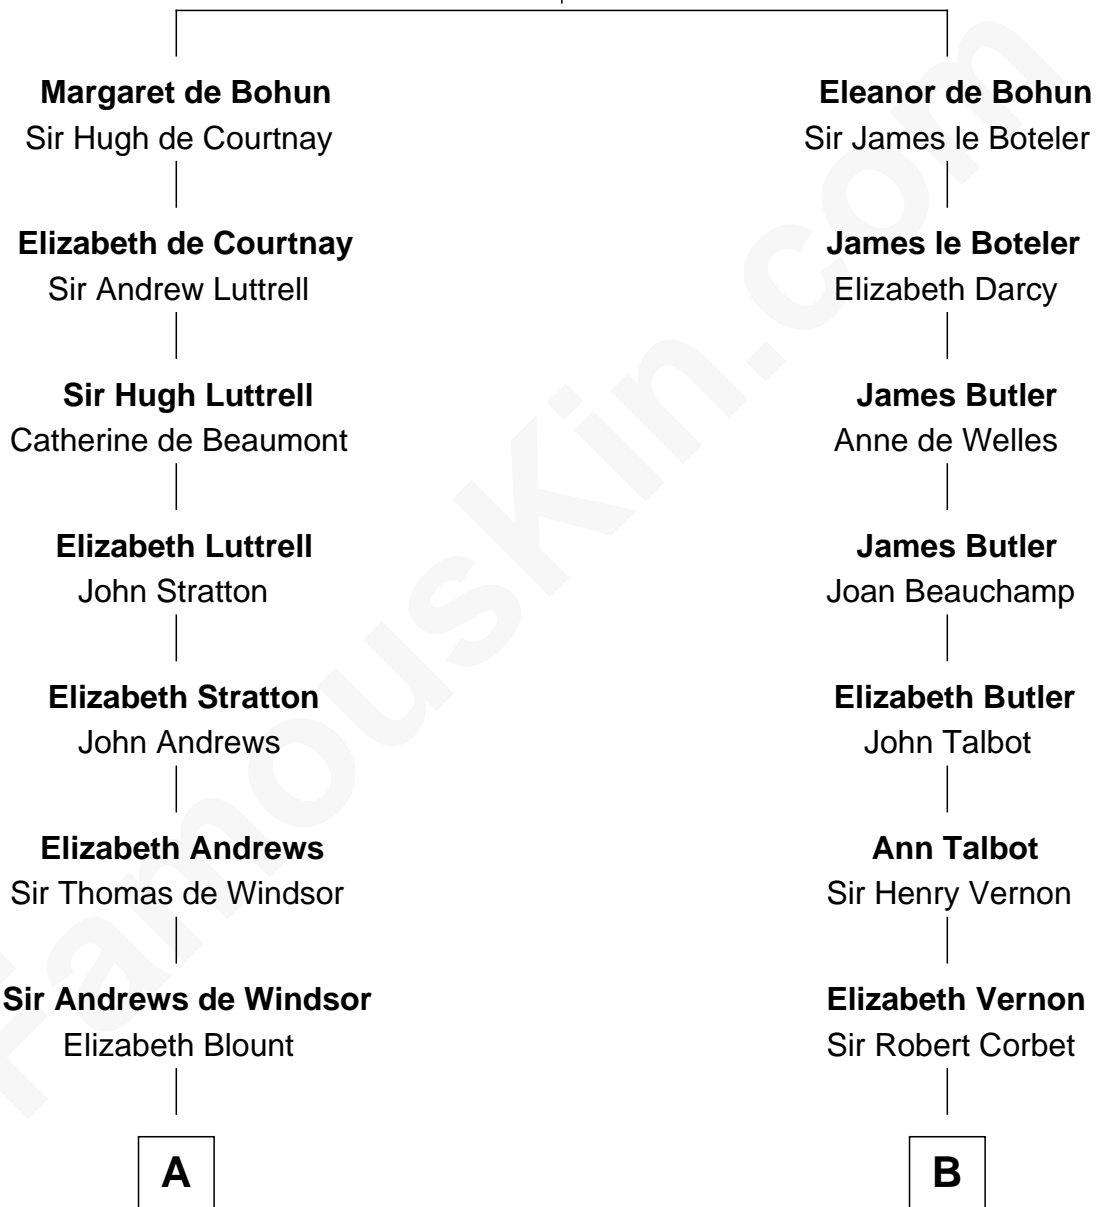

FamousKin.com

Relationship Chart of

Caleb Brewster

Member of the Culper Spy Ring during the American Revolution

13th cousin 7 times removed of

Lizzie Borden

Accused Murderess

Humphrey de Bohun
Elizabeth Plantagenet

C

—
Sarah L. Vinnicum

Joseph Morse

—
Anthony Morse

Rhoda Morrison

—
Sarah Anthony Morse

Andrew Jackson Borden

—
Lizzie Borden

Accused Murderess

FamousKin.com