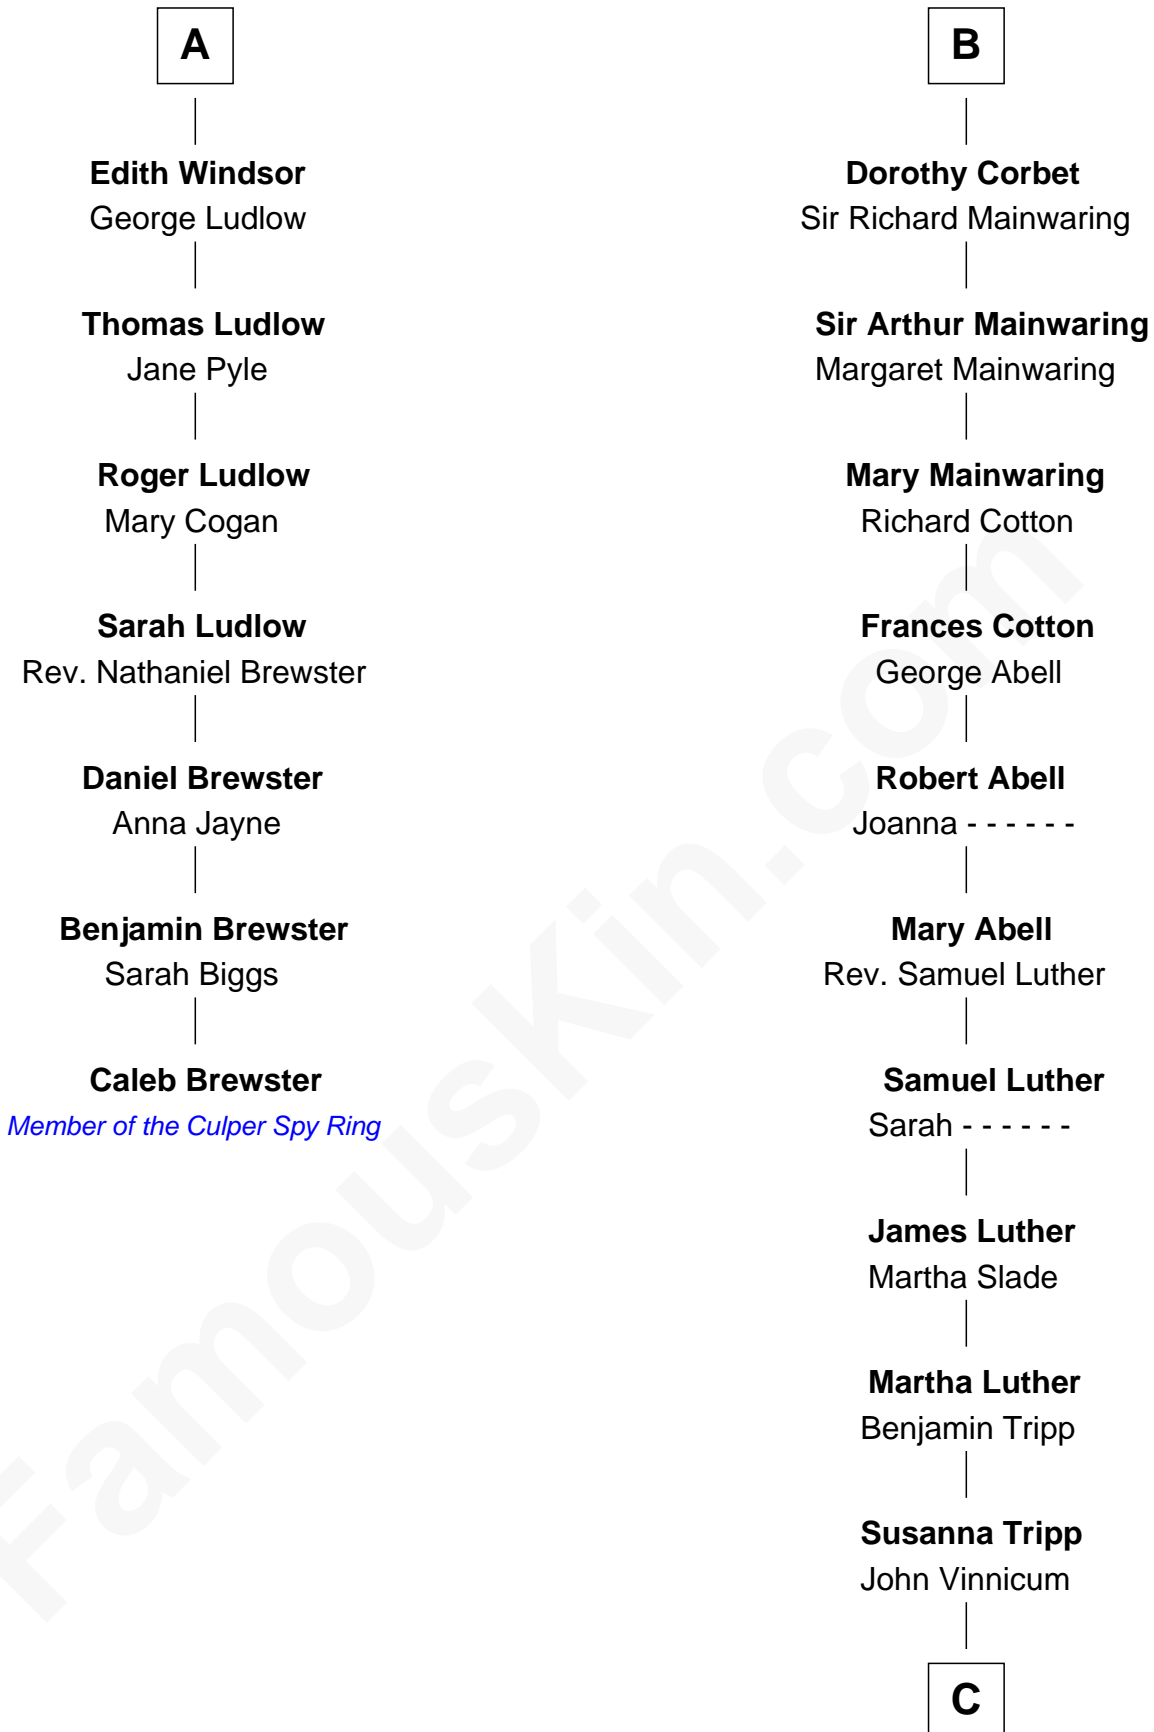

FamousKin.com

Relationship Chart of

Caleb Brewster

Member of the Culper Spy Ring during the American Revolution

13th cousin 7 times removed of

Lizzie Borden

Accused Murderess

Humphrey de Bohun
Elizabeth Plantagenet

C

—
Sarah L. Vinnicum

Joseph Morse

—
Anthony Morse

Rhoda Morrison

—
Sarah Anthony Morse

Andrew Jackson Borden

—
Lizzie Borden

Accused Murderess

FamousKin.com