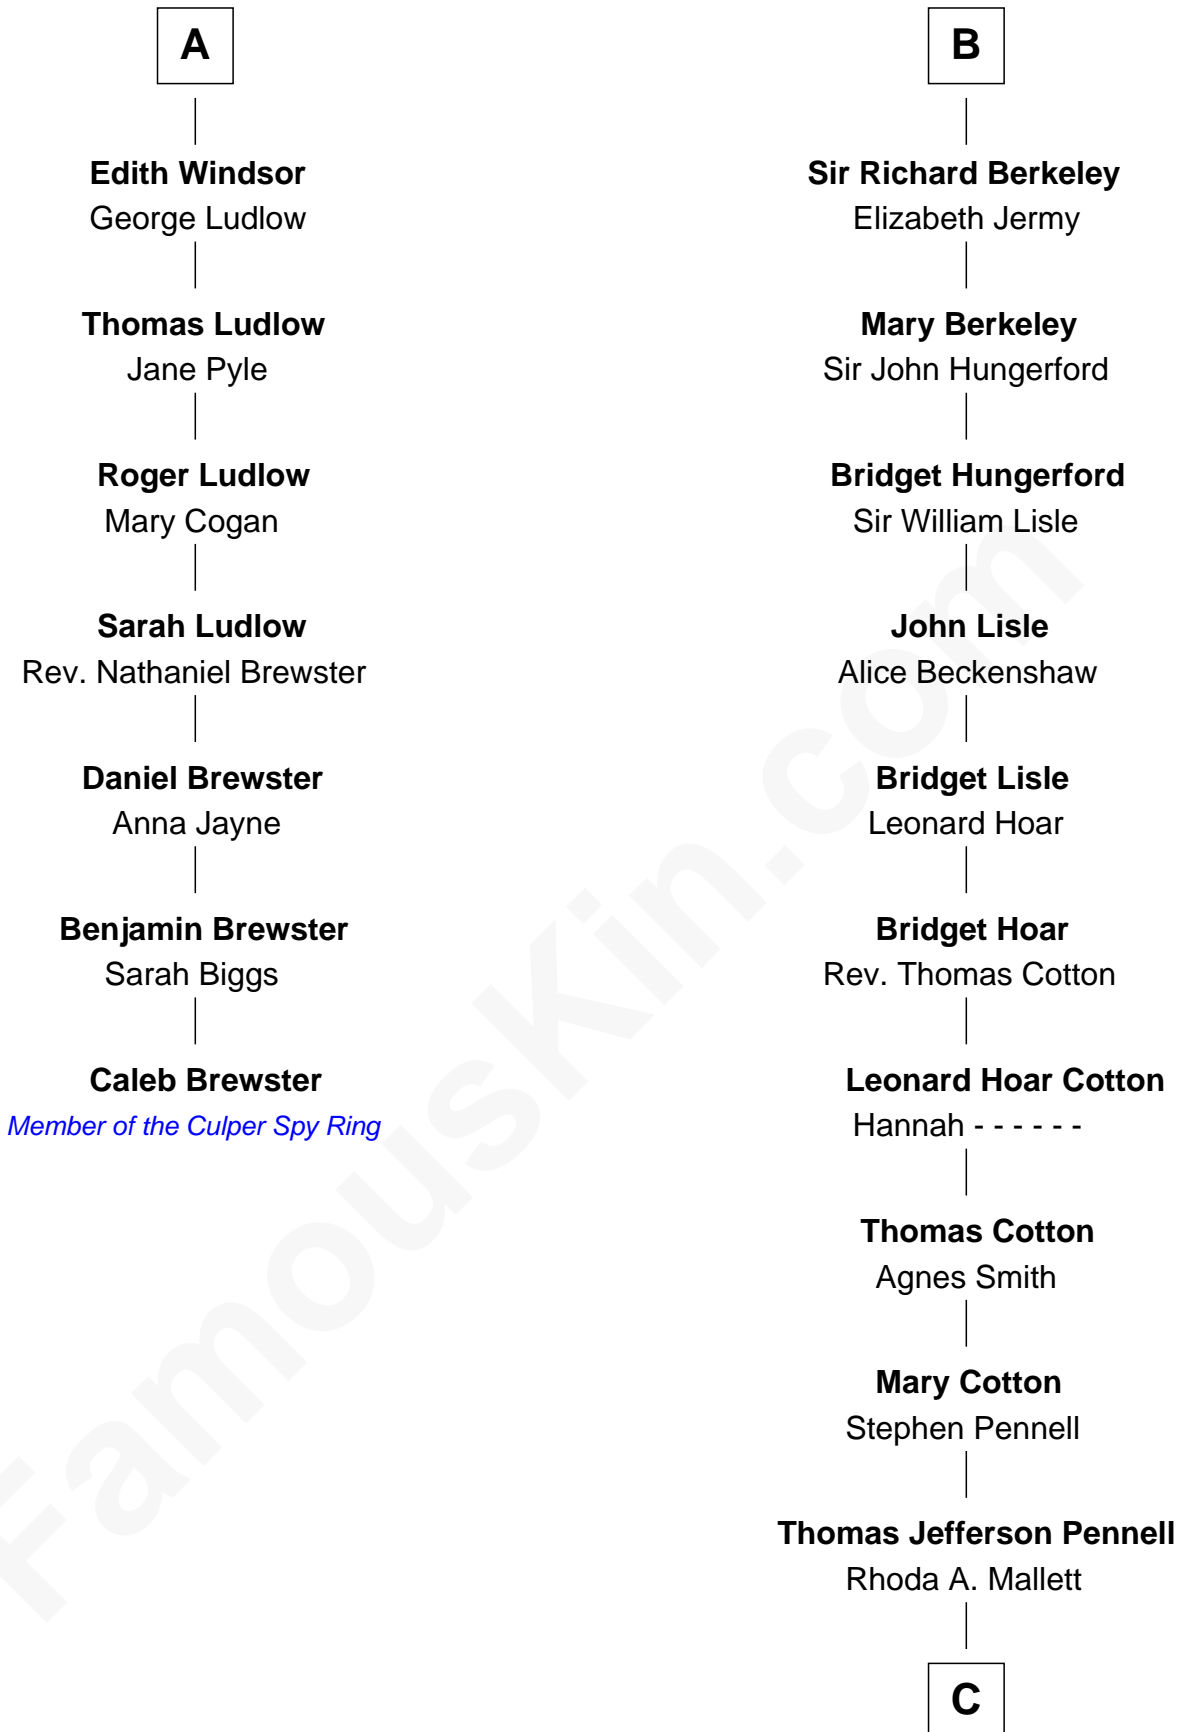

FamousKin.com

Relationship Chart of

Caleb Brewster

Member of the Culper Spy Ring during the American Revolution

13th cousin 8 times removed of

Warren Buffett

Chairman & CEO, Berkshire Hathaway

C