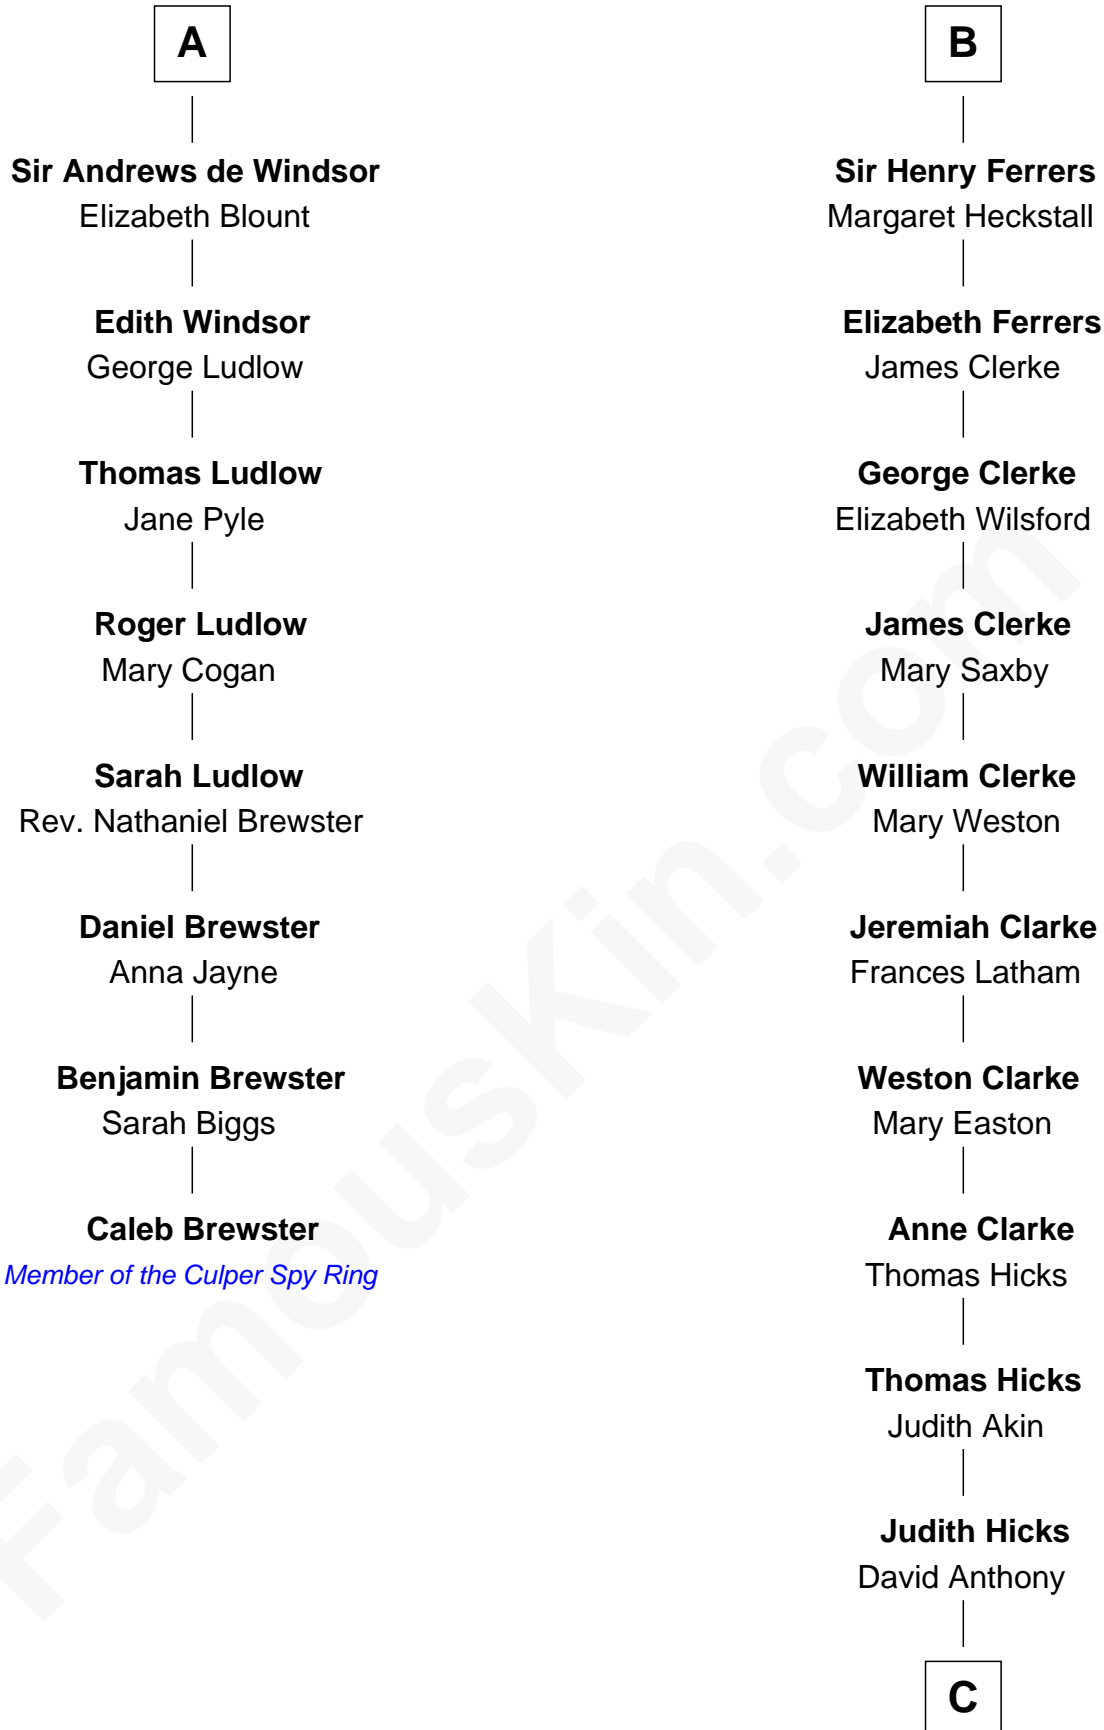

## Relationship Chart of

### Caleb Brewster

*Member of the Culper Spy Ring during the American Revolution*

14th cousin 5 times removed of

### Susan B. Anthony

*Women's Rights Advocate*

**C**

**Humphrey Anthony**

Hannah Lapham

**Daniel Anthony**

Lucy Read

**Susan B. Anthony**