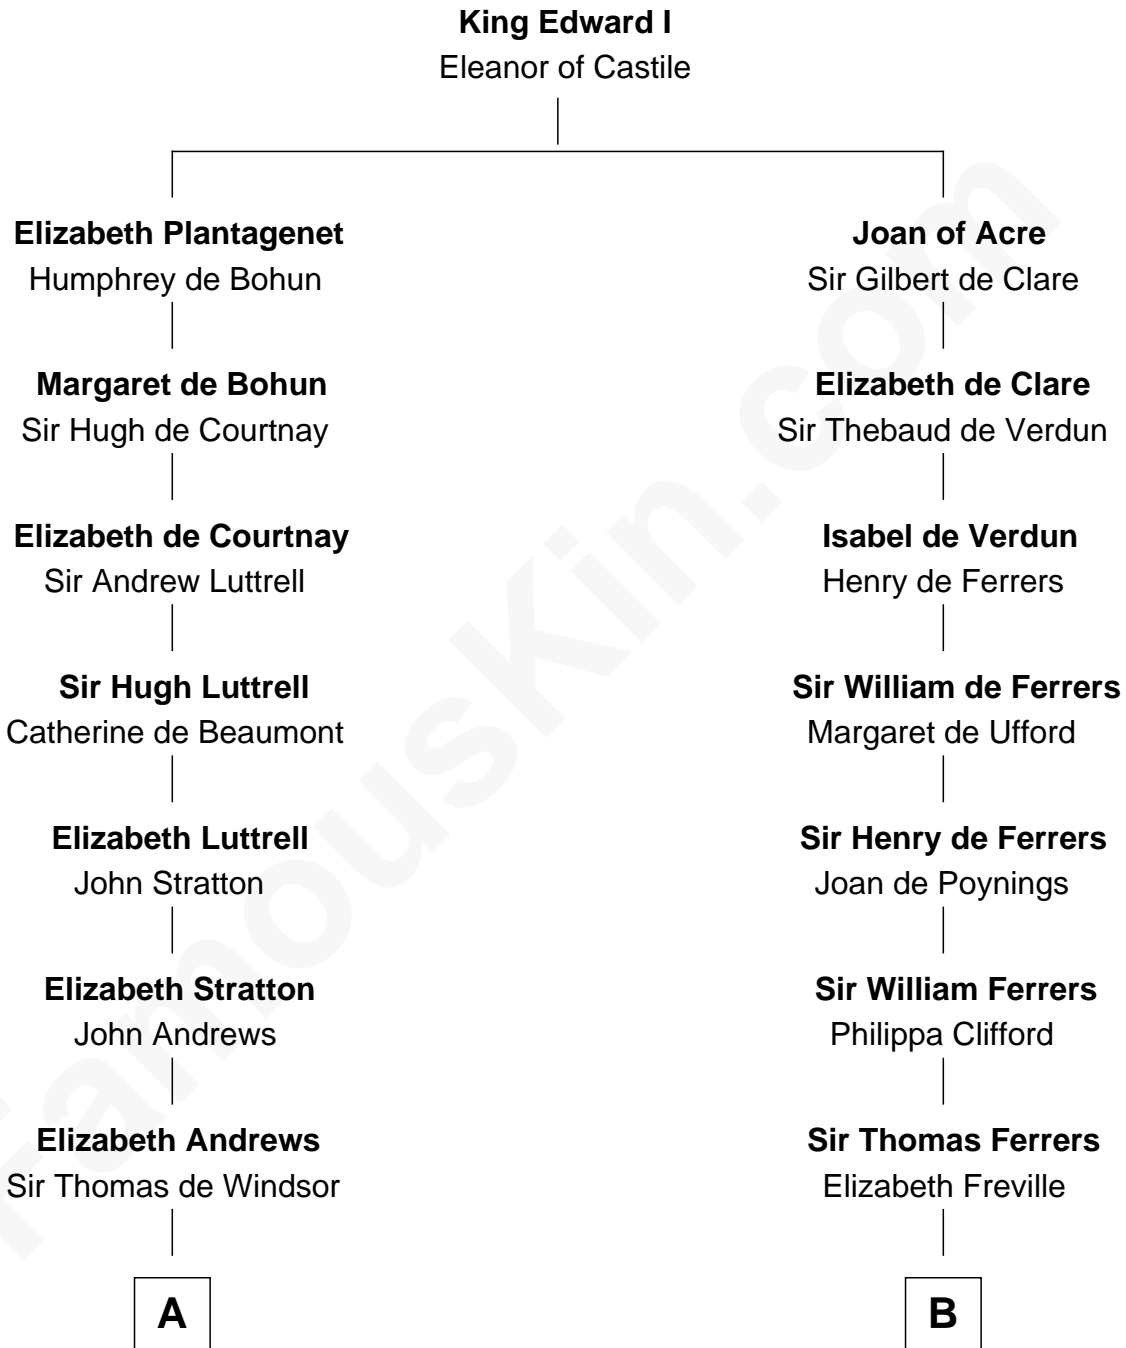

FamousKin.com

Relationship Chart of

Caleb Brewster

Member of the Culper Spy Ring during the American Revolution

14th cousin 5 times removed of

Susan B. Anthony

Women's Rights Advocate