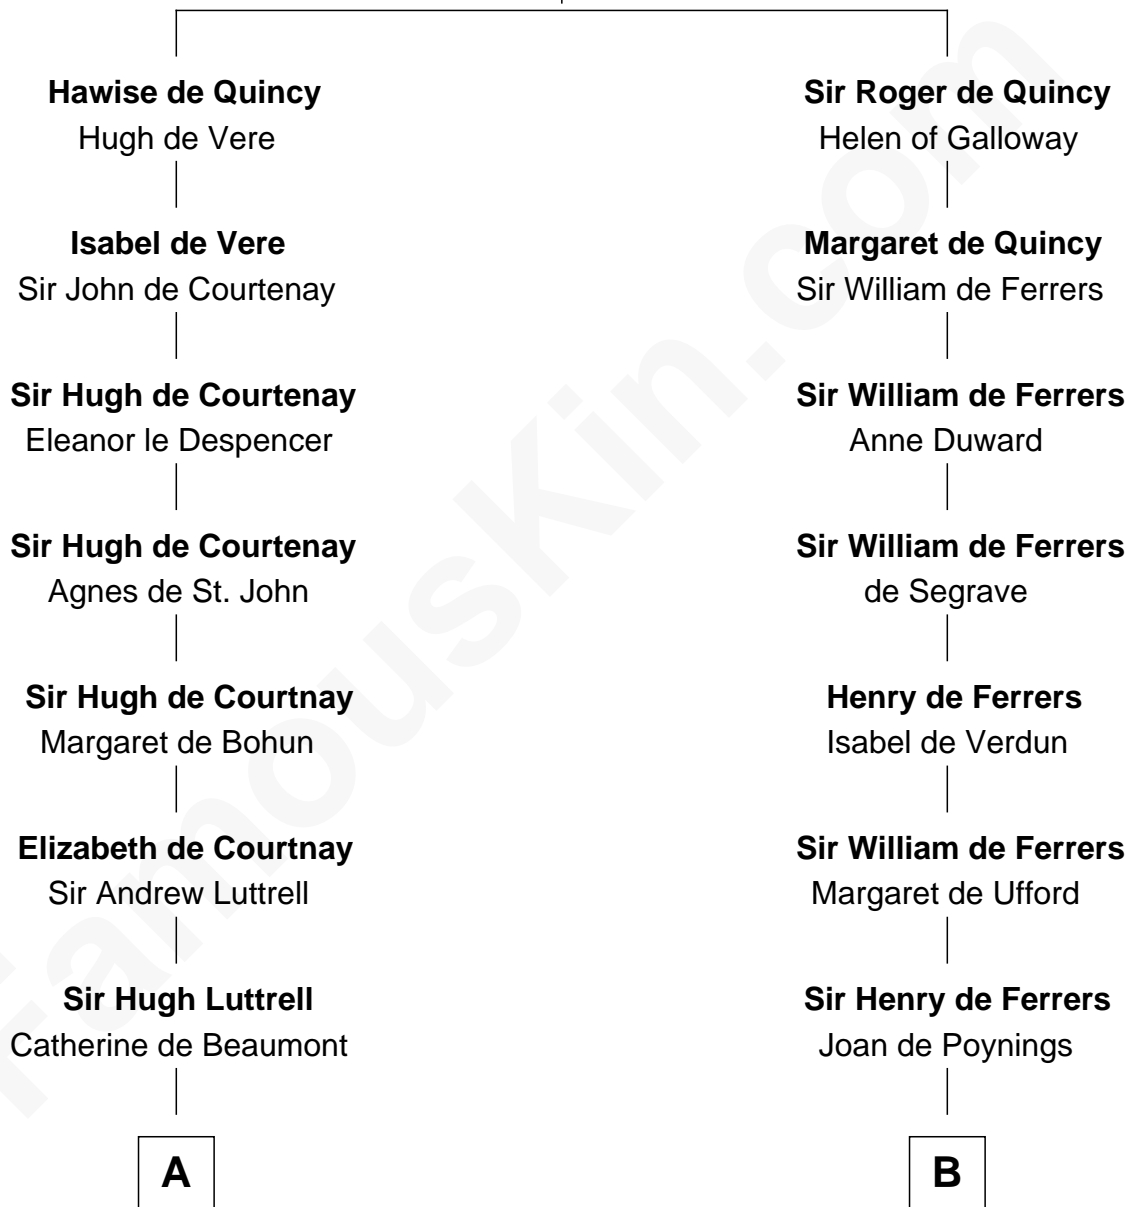

FamousKin.com

Relationship Chart of

Caleb Brewster

Member of the Culper Spy Ring during the American Revolution

17th cousin 4 times removed of

Susan B. Anthony

Women's Rights Advocate

Saher de Quincy
Margaret de Beaumont

Lucy Read

Susan B. Anthony

Women's Rights Advocate

FamousKin.com