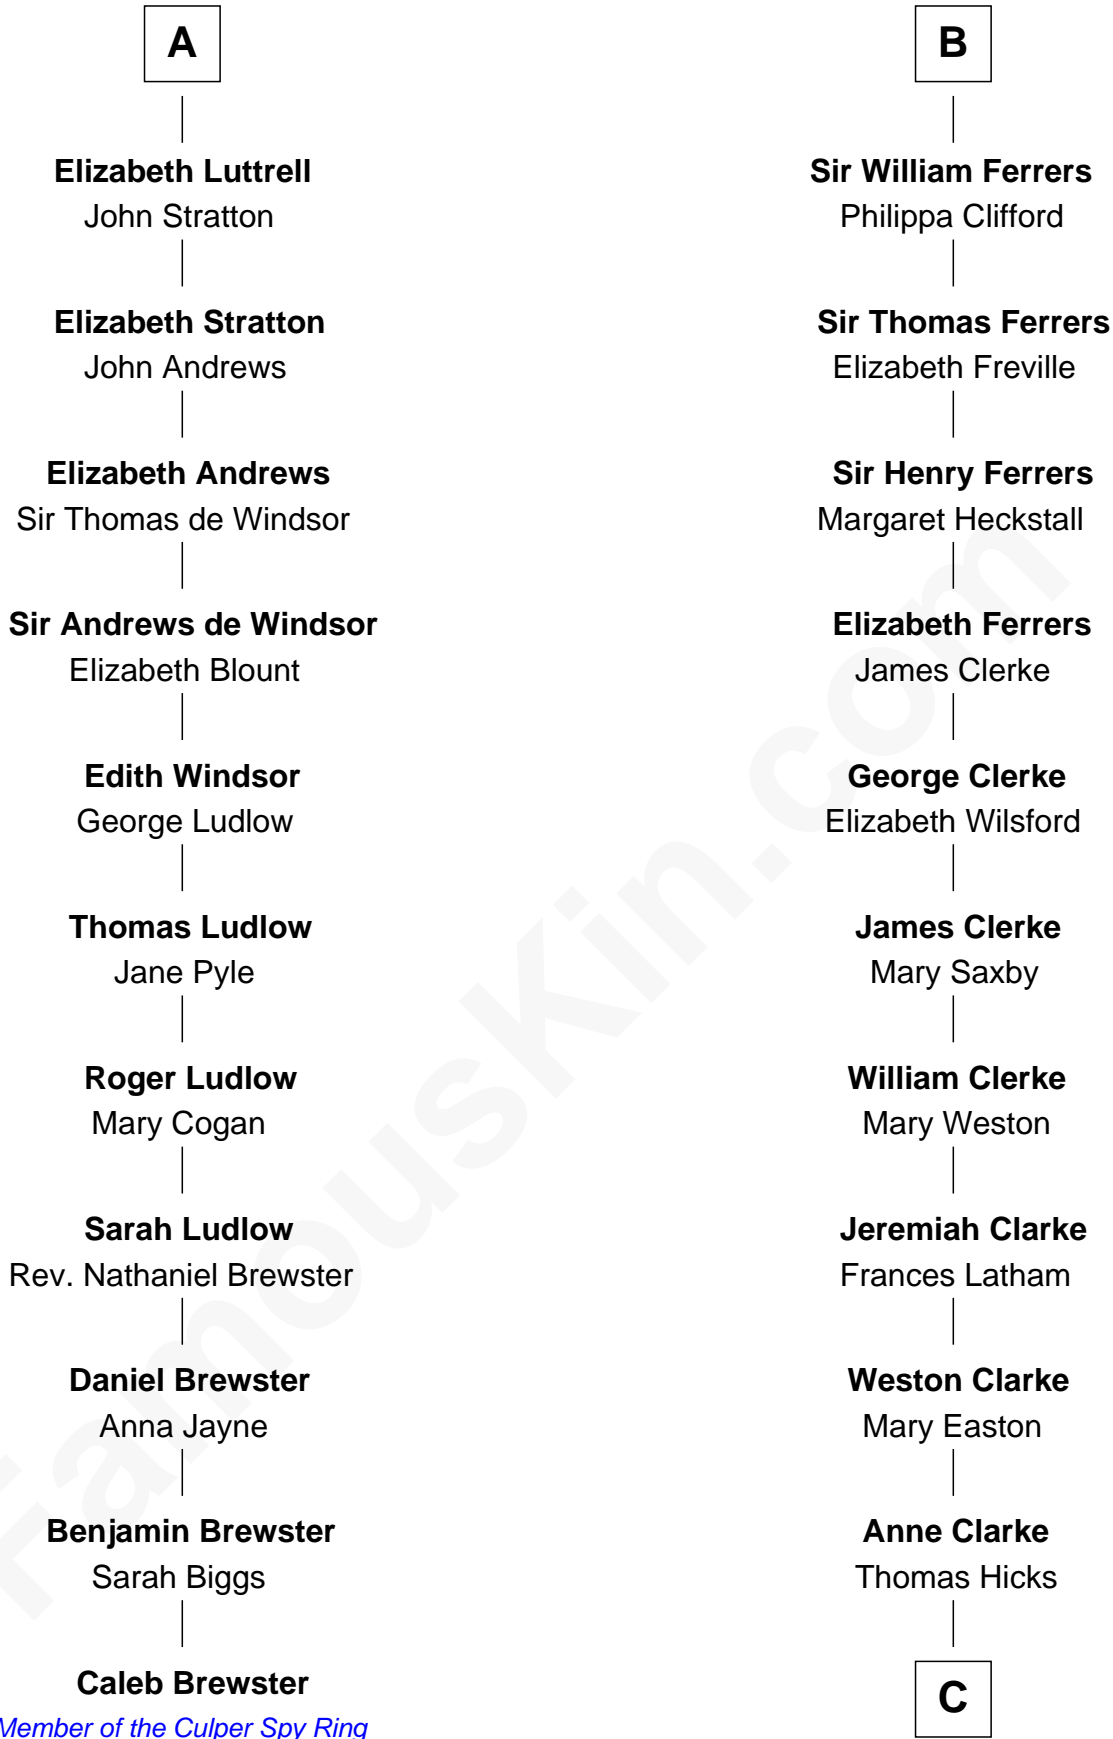

FamousKin.com

Relationship Chart of

Caleb Brewster

Member of the Culper Spy Ring during the American Revolution

17th cousin 4 times removed of

Susan B. Anthony

Women's Rights Advocate

Saher de Quincy
Margaret de Beaumont