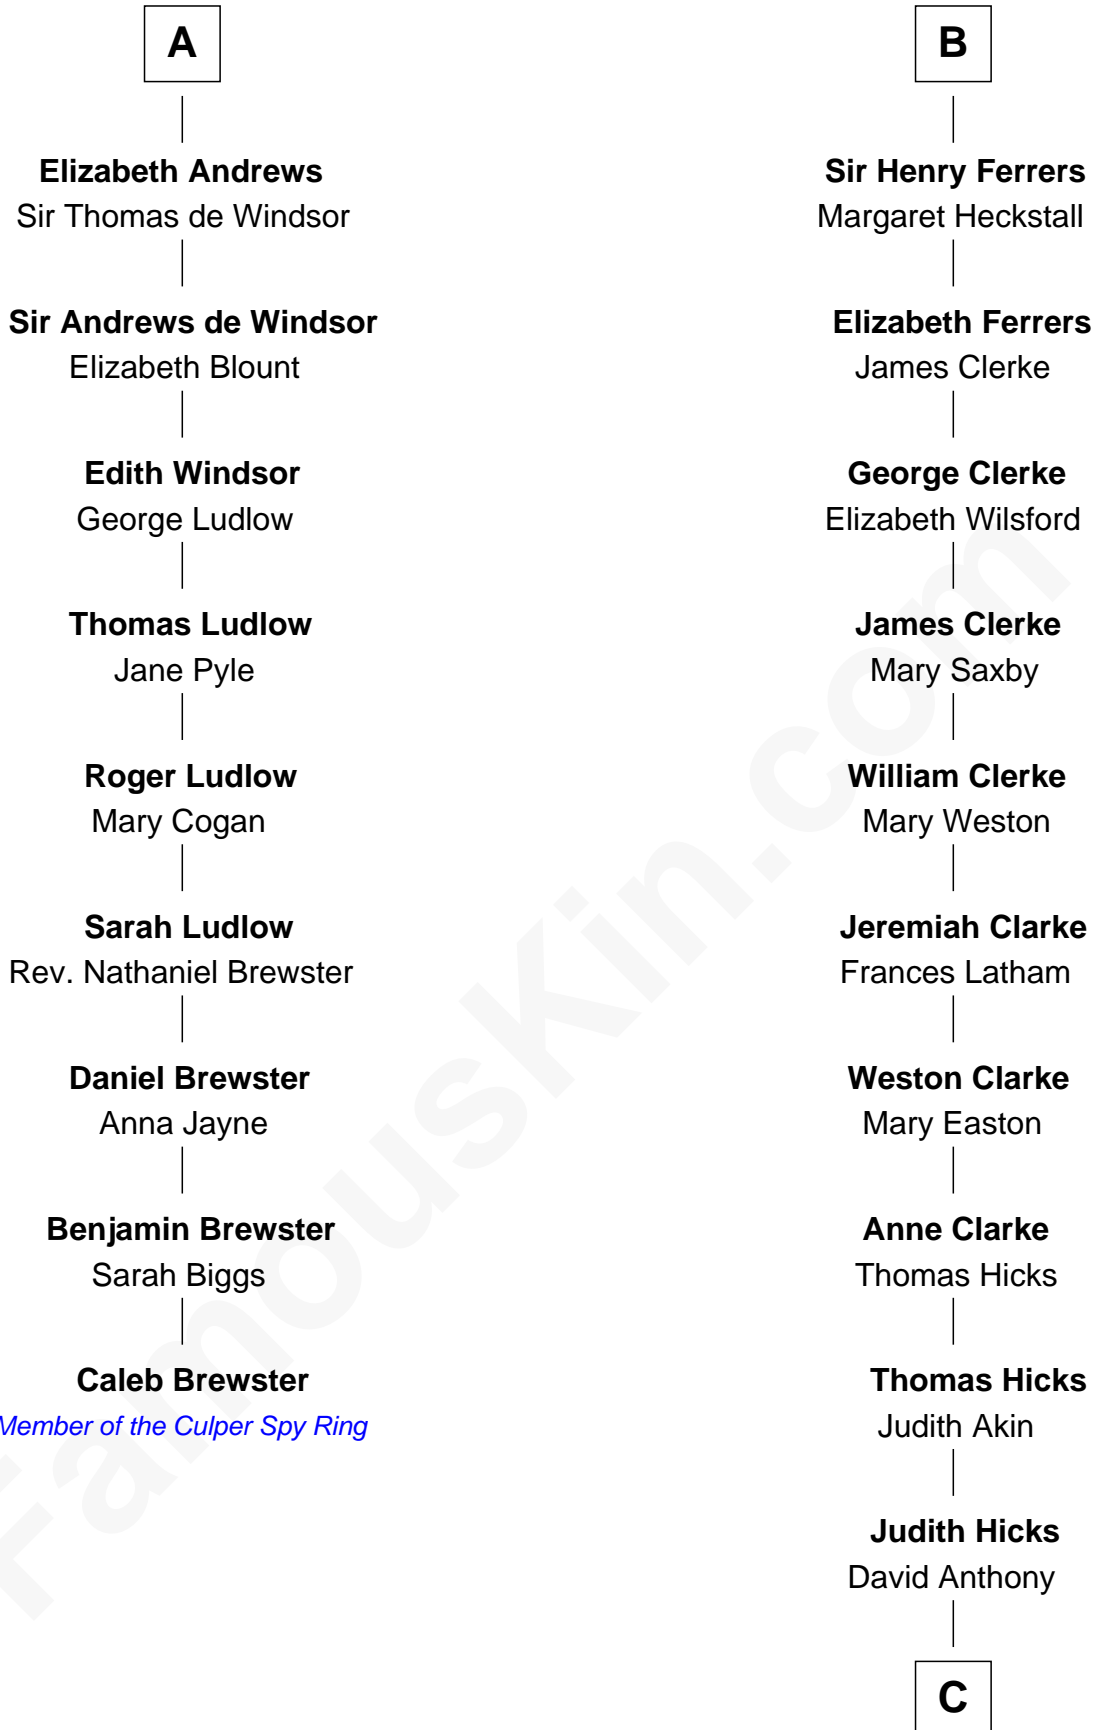

## Relationship Chart of

### Caleb Brewster

*Member of the Culper Spy Ring during the American Revolution*

15th cousin 4 times removed of

**Susan B. Anthony**

*Women's Rights Advocate*

**Sir Humphrey de Bohun**

Eleanor de Braiose

**C**

**Humphrey Anthony**

Hannah Lapham

**Daniel Anthony**

Lucy Read

**Susan B. Anthony**

*Women's Rights Advocate*

FamousKin.com