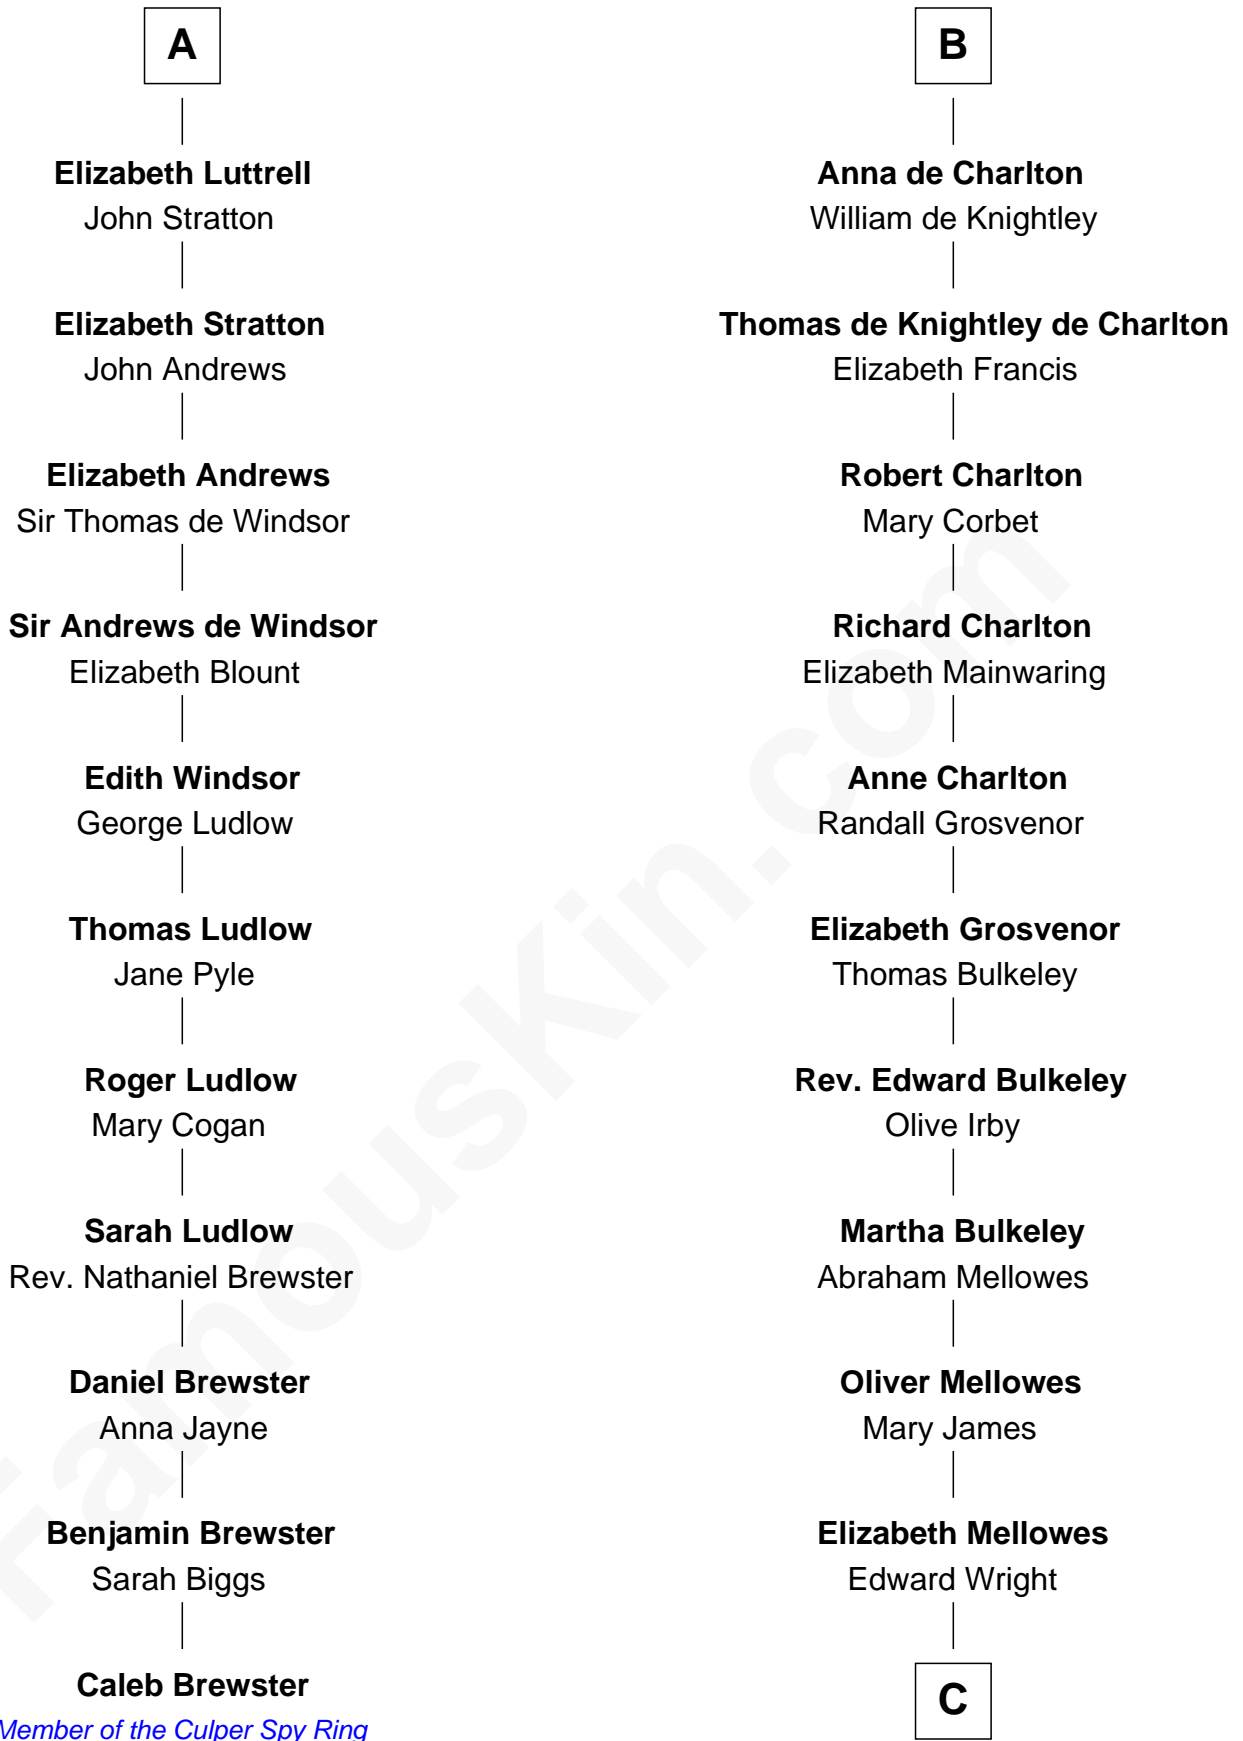

FamousKin.com

Relationship Chart of

Caleb Brewster

Member of the Culper Spy Ring during the American Revolution

17th cousin 4 times removed of

John Davis

14th and 17th Governor of Massachusetts

C