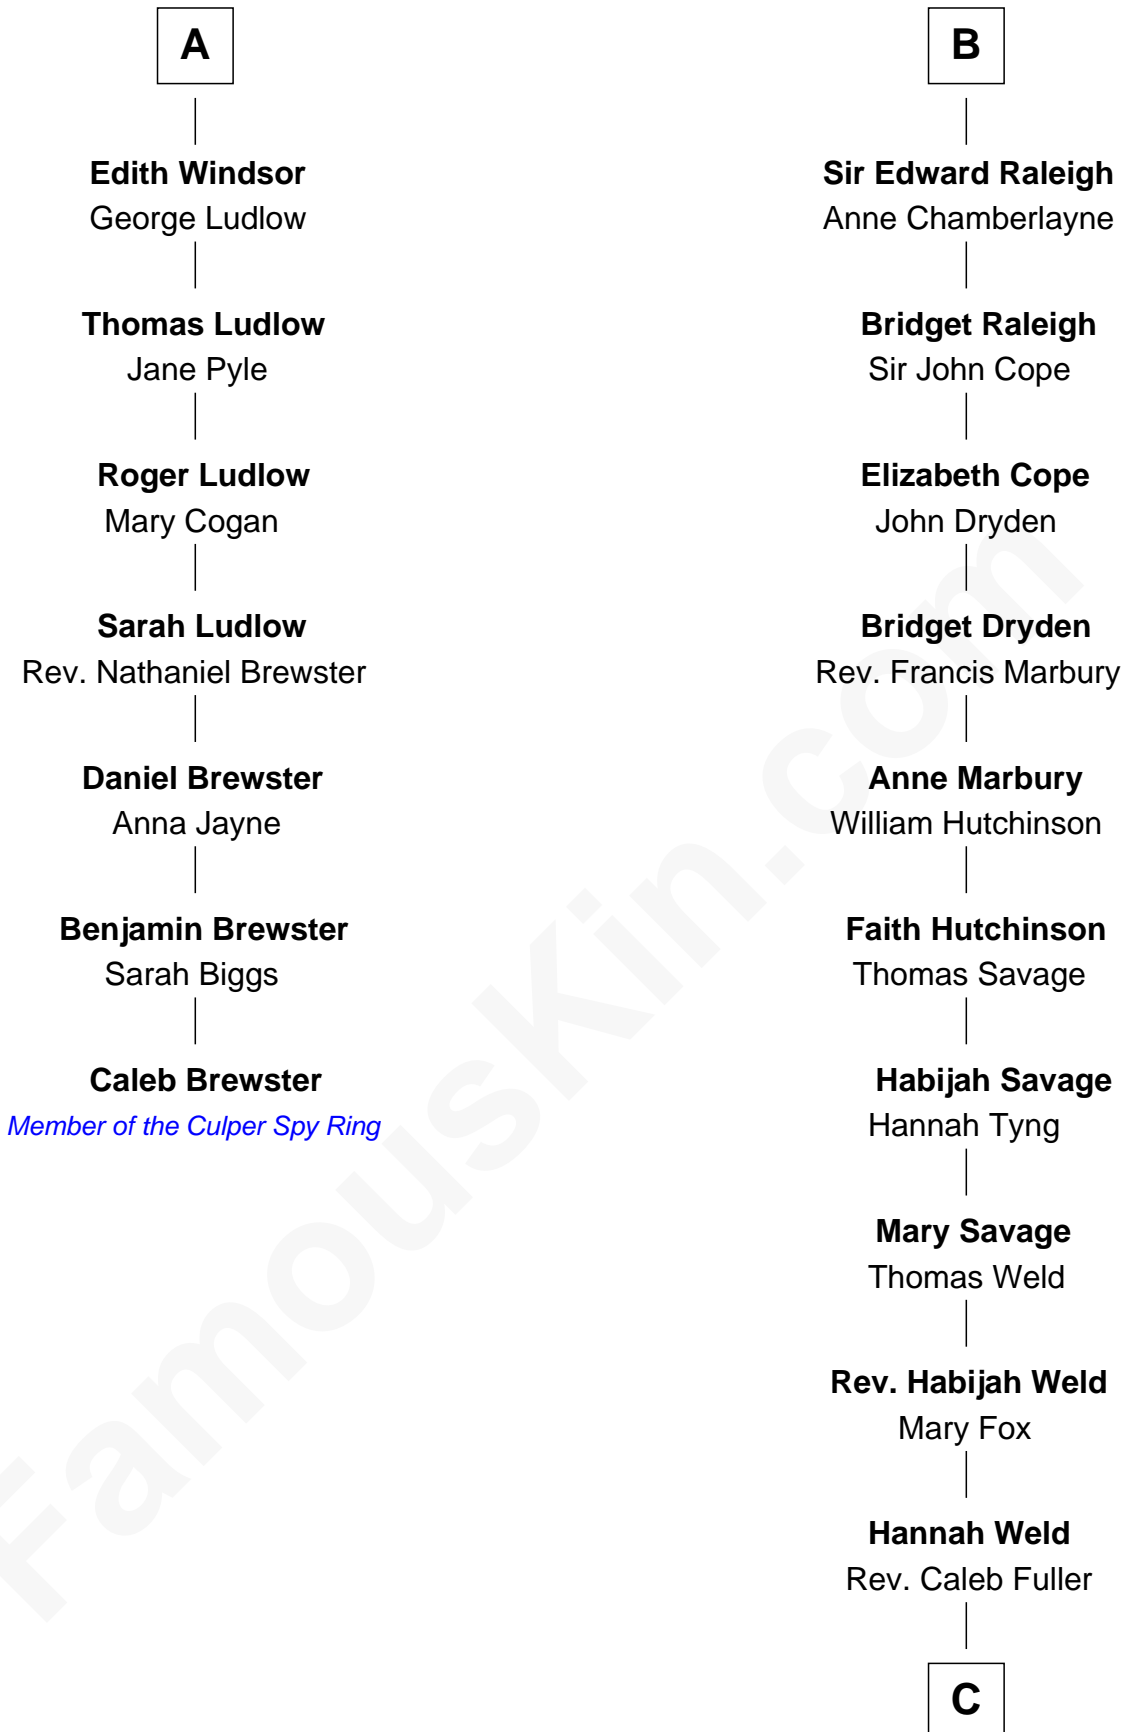

FamousKin.com

Relationship Chart of

Caleb Brewster

Member of the Culper Spy Ring during the American Revolution

13th cousin 6 times removed of

Melville Fuller

8th Chief Justice of the U.S. Supreme Court

Humphrey de Bohun
Elizabeth Plantagenet

C

Henry Weld Fuller

Esther Gould

Frederick Augustus Fuller

Catherine Martin Weston

Melville Fuller

8th U.S. Chief Justice

FamousKin.com