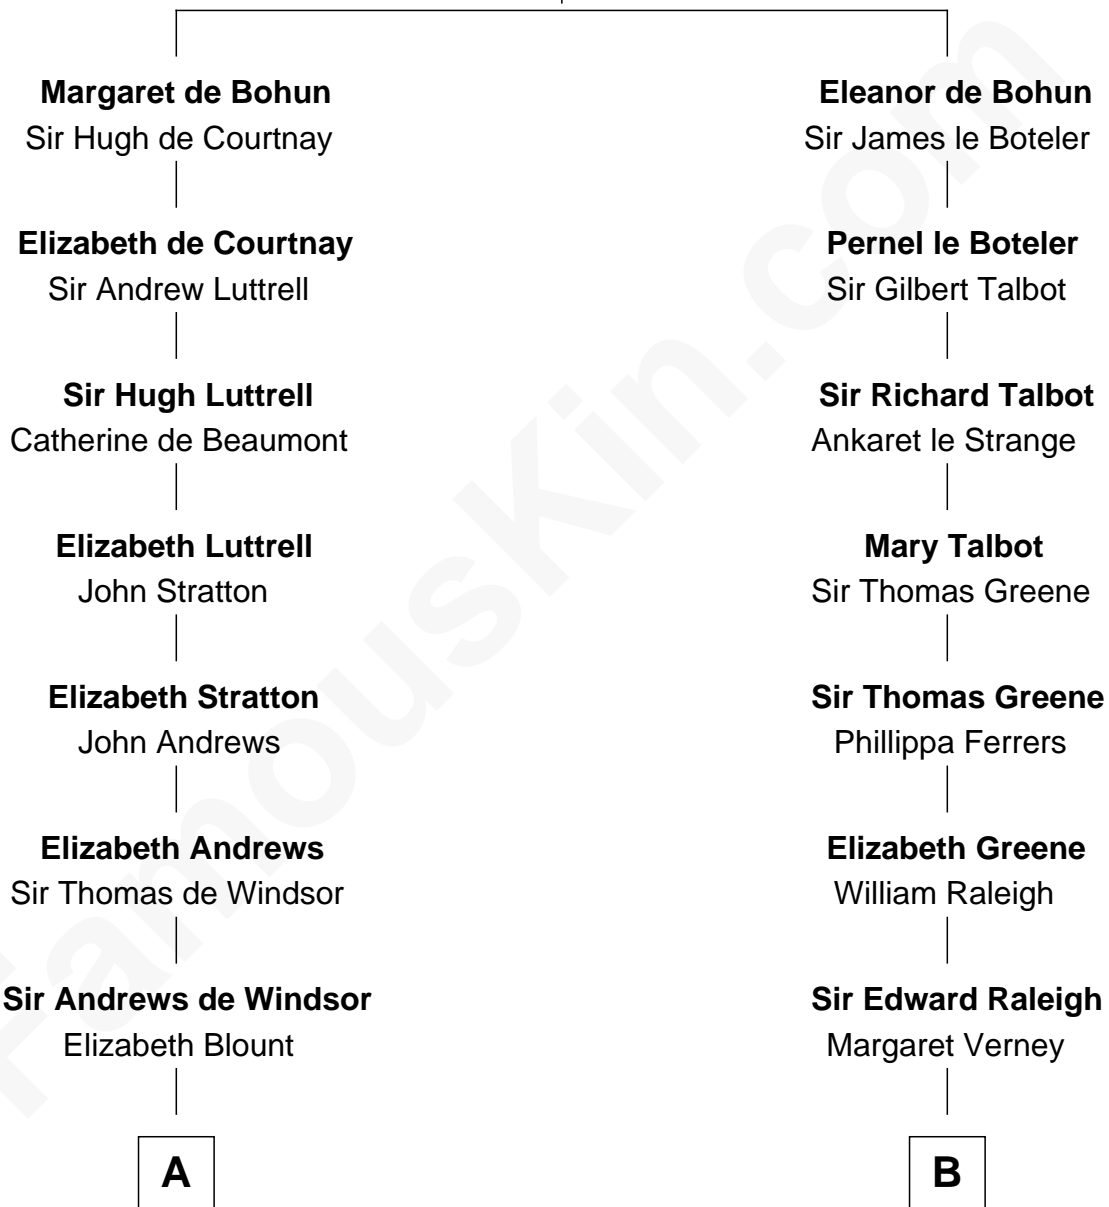

FamousKin.com

Relationship Chart of

Caleb Brewster

Member of the Culper Spy Ring during the American Revolution

13th cousin 6 times removed of

Melville Fuller

8th Chief Justice of the U.S. Supreme Court

Humphrey de Bohun
Elizabeth Plantagenet

C

Henry Weld Fuller

Esther Gould

Frederick Augustus Fuller

Catherine Martin Weston

Melville Fuller

8th U.S. Chief Justice

FamousKin.com