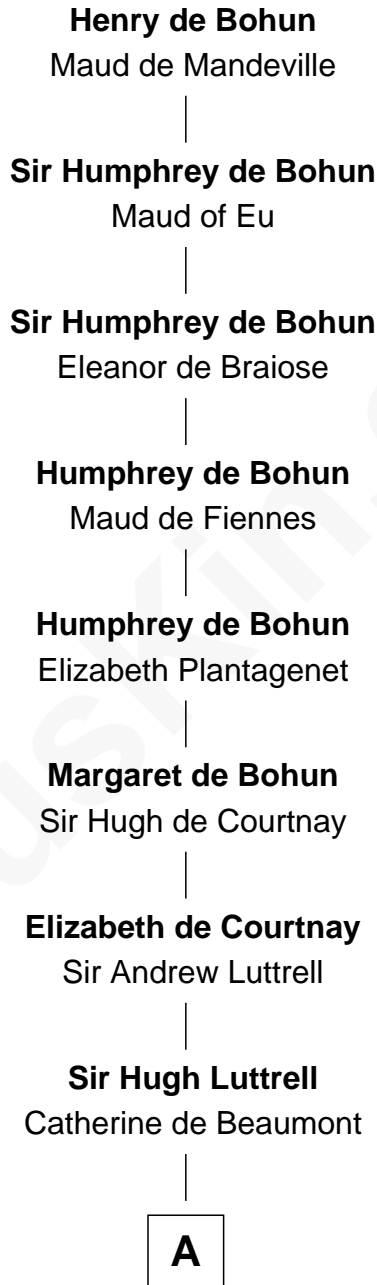

FamousKin.com

Relationship Chart of

Caleb Brewster

Member of the Culper Spy Ring during the American Revolution

16th Great-grandson of

Henry de Bohun
Magna Carta Surety

A

—
Elizabeth Luttrell

John Stratton

—
Elizabeth Stratton

John Andrews

—
Elizabeth Andrews

Sir Thomas de Windsor

—
Sir Andrews de Windsor

Elizabeth Blount

—
Edith Windsor