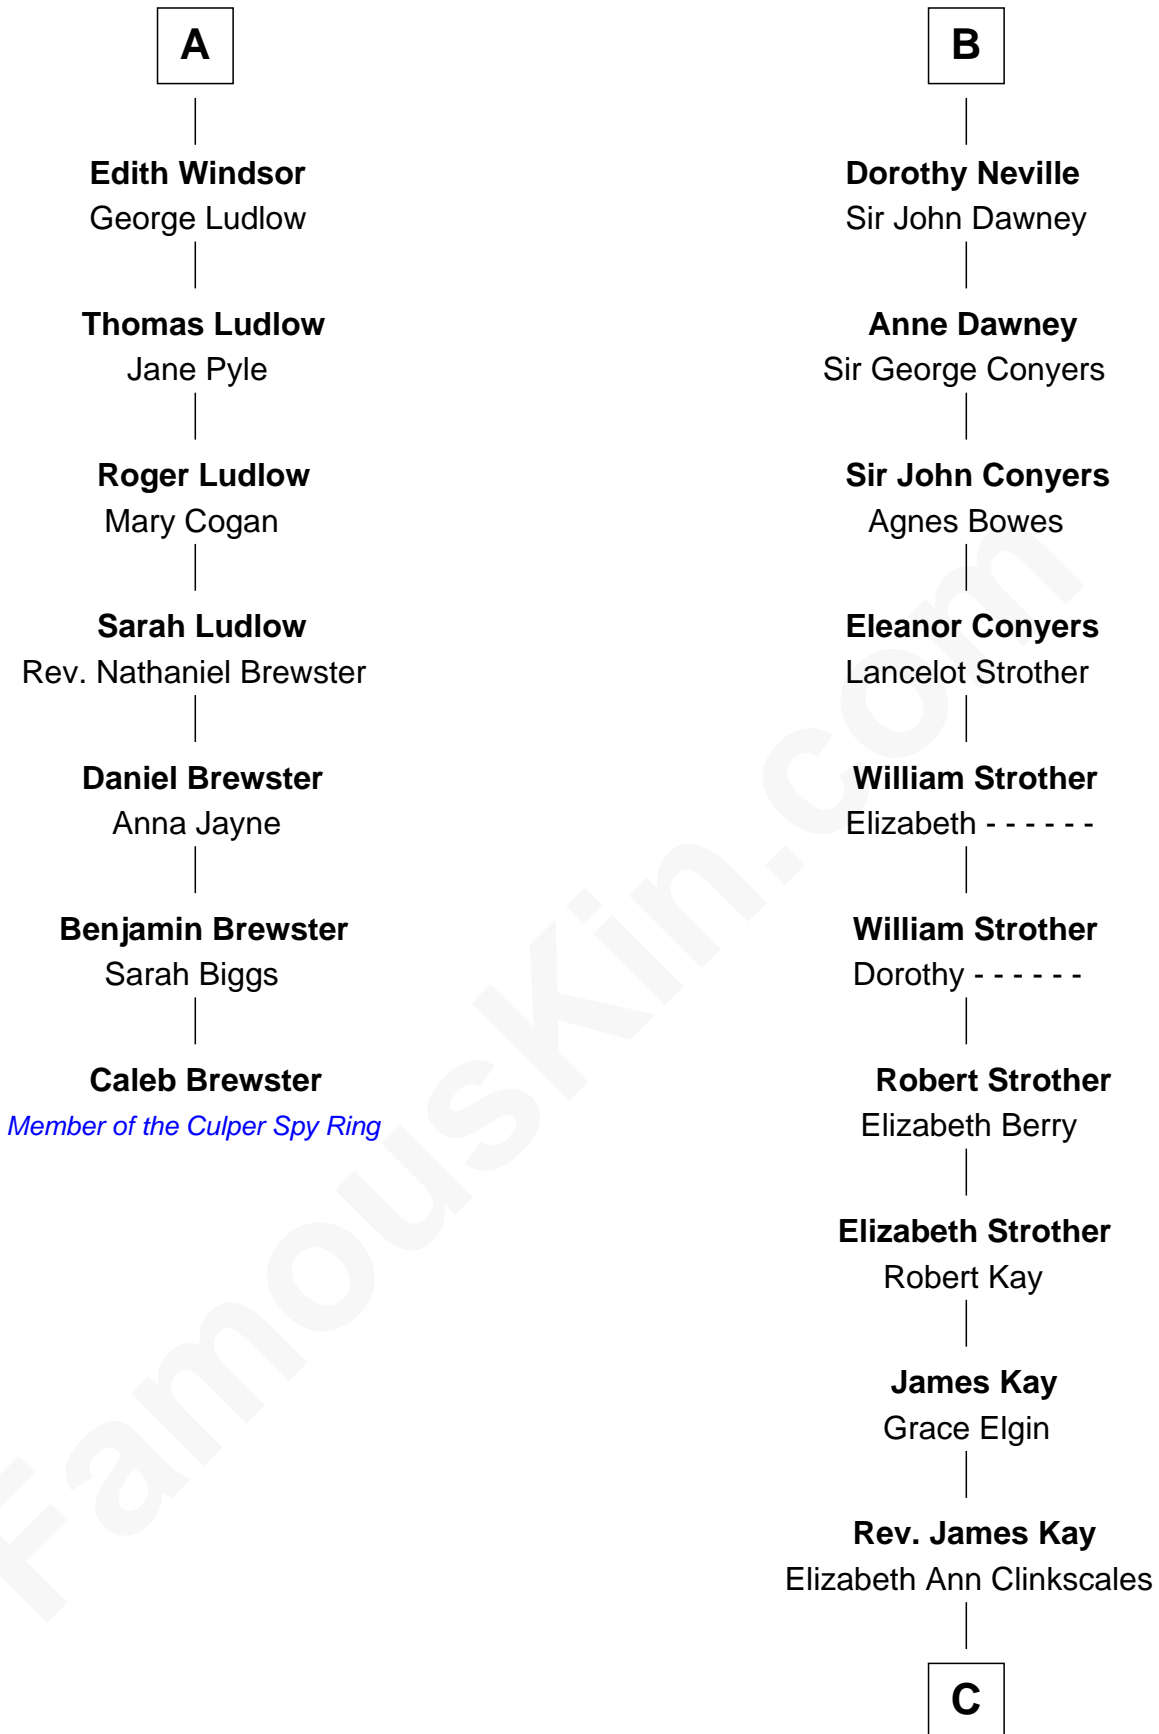

FamousKin.com

Relationship Chart of

Caleb Brewster

Member of the Culper Spy Ring during the American Revolution

13th cousin 8 times removed of

Jimmy Carter
39th U.S. President

Humphrey de Bohun
Elizabeth Plantagenet

C

Mary Kay
John Pratt

James E. Pratt
Sophronia C. Cowan

Nina Pratt
William Archibald Carter

Earl Carter
Lillian Gordy

Jimmy Carter
39th U.S. President

FamousKin.com