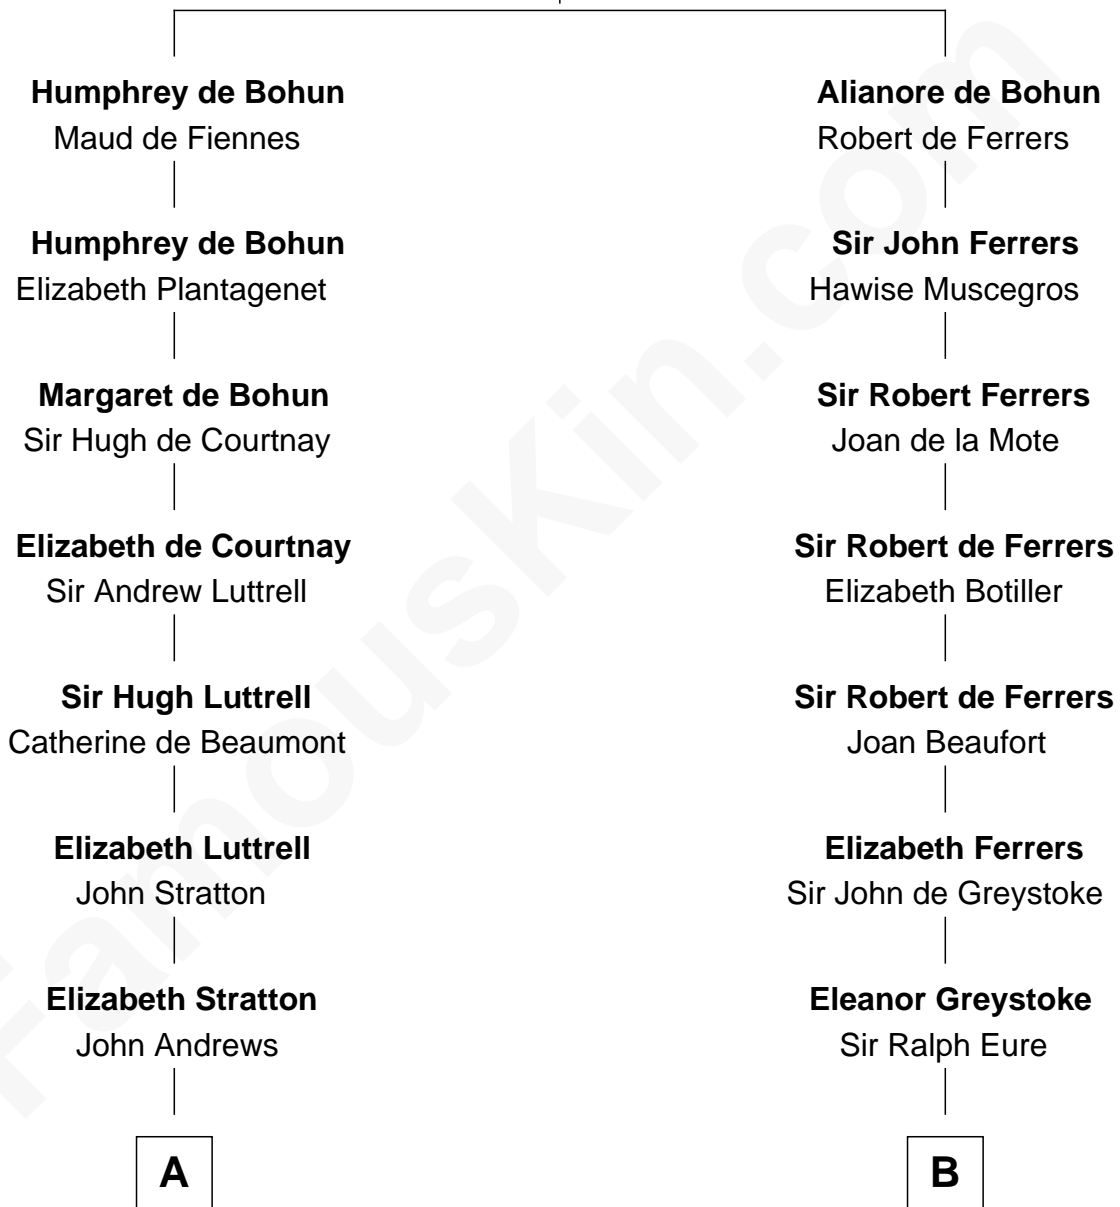

FamousKin.com

Relationship Chart of

Caleb Brewster

Member of the Culper Spy Ring during the American Revolution

15th cousin 6 times removed of

William Howard Taft
27th U.S. President

Sir Humphrey de Bohun
 Eleanor de Braiose

C

Abner Rawson

Mary Allen

Rhoda Rawson

Aaron Taft

Peter Rawson Taft

Sylvia Howard

Alphonso Taft

Louisa Maria Torrey

William Howard Taft

27th U.S. President