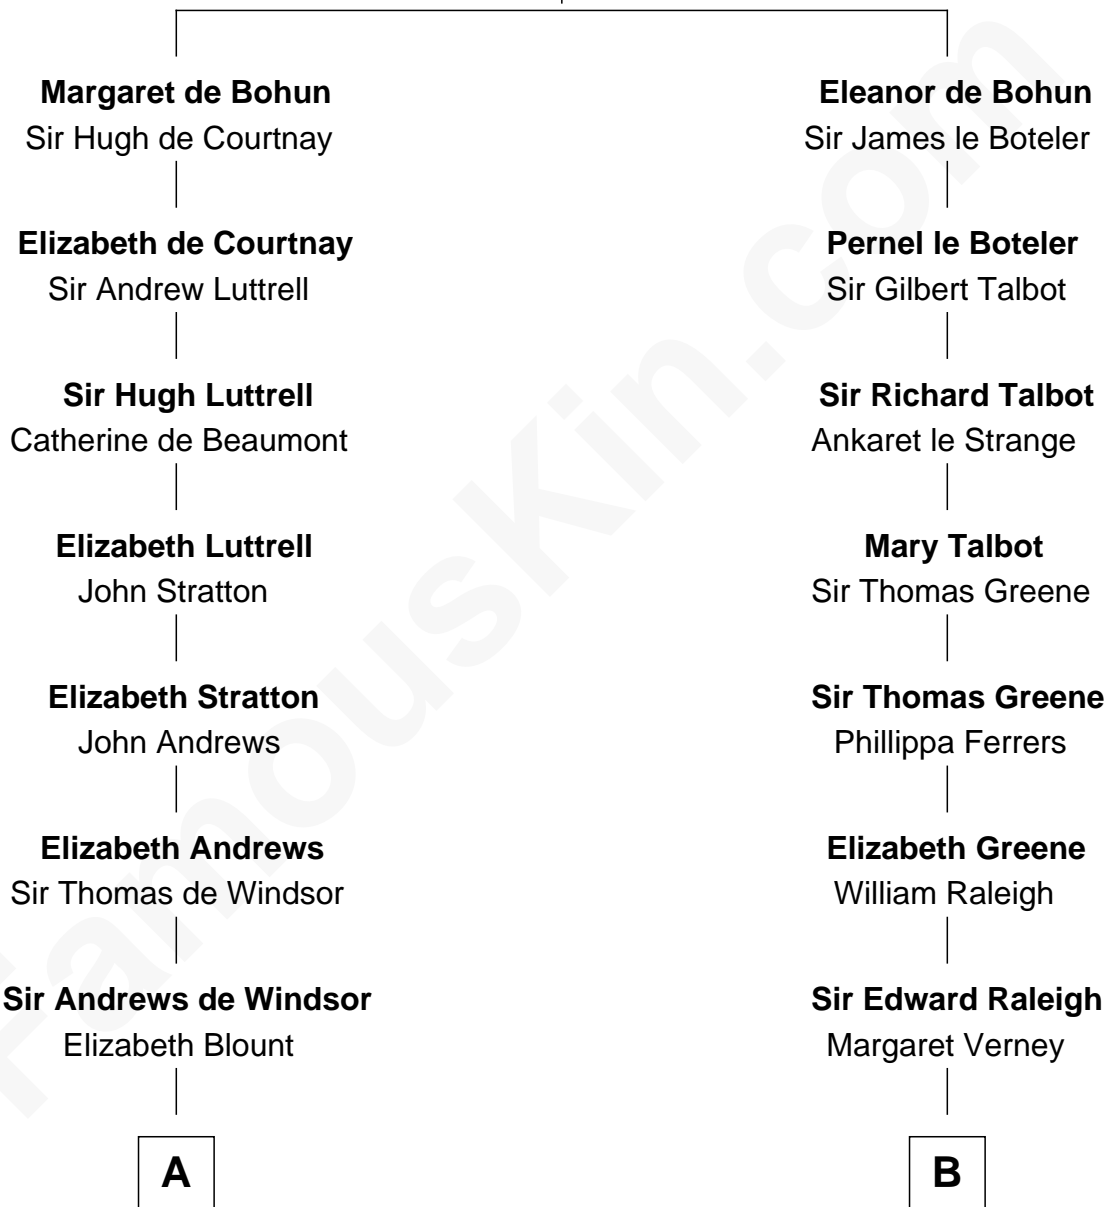

## Relationship Chart of

### Caleb Brewster

*Member of the Culper Spy Ring during the American Revolution*

13th cousin 8 times removed of

**George Romney**

*43rd Governor of Michigan*

**Humphrey de Bohun**  
Elizabeth Plantagenet

**C**

**Charity Dickinson**

Jared Pratt

**Parley Parker Pratt**

Mary Woods

**Helaman Pratt**

Anna Johanna Dorothy Wilcken

**Anna Amelia Pratt**

Gaskell Samuel Romney