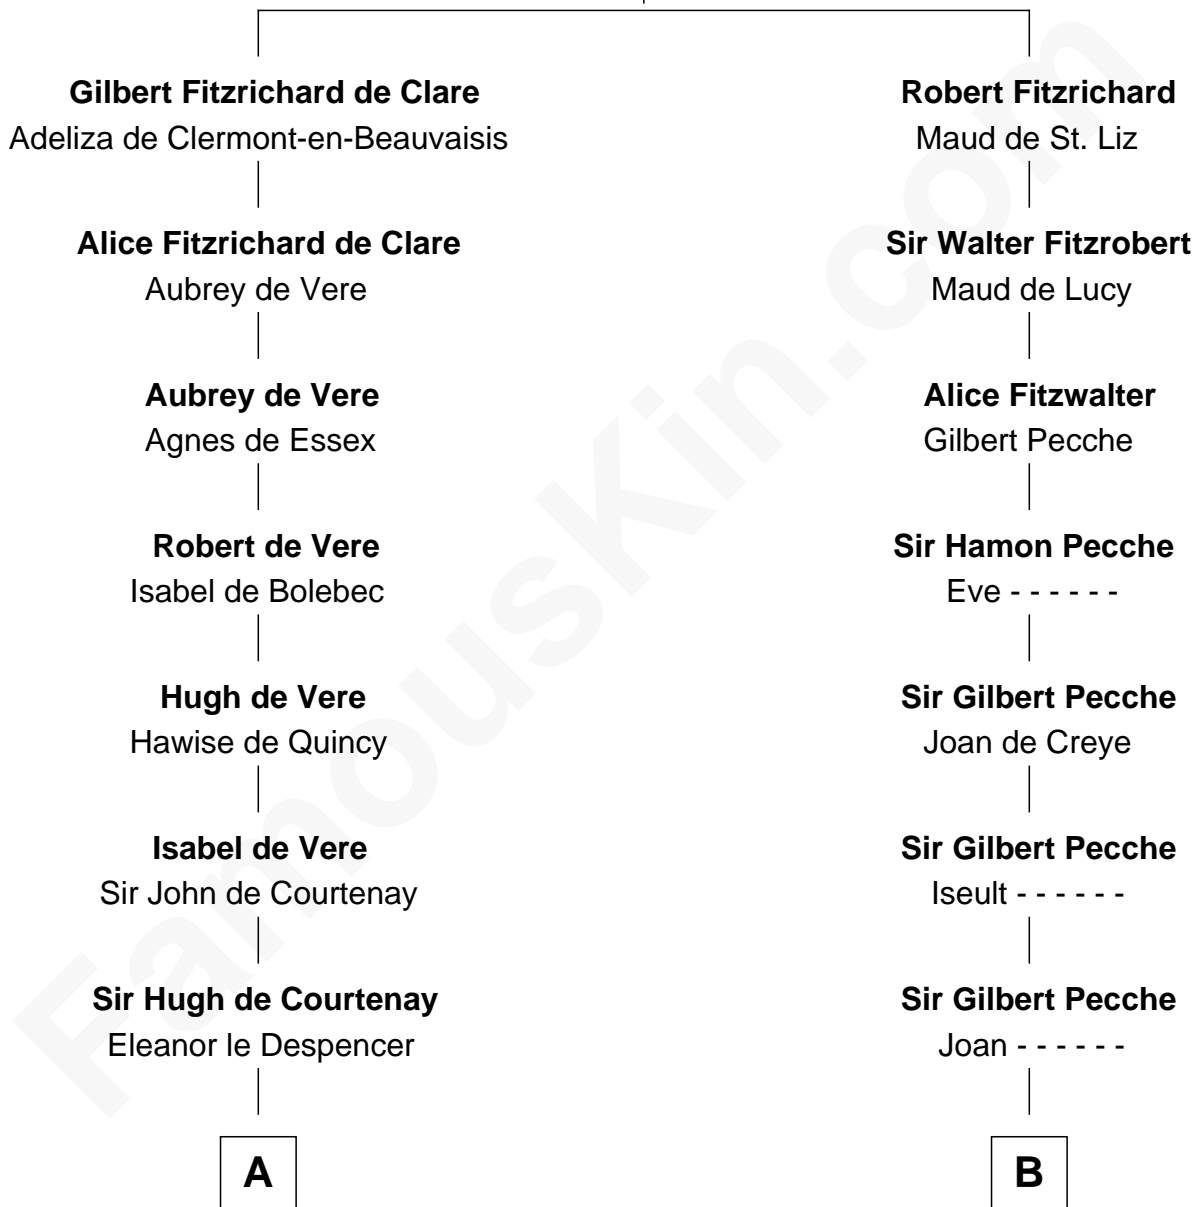

Richard Fitzgilbert

Rohese Giffard