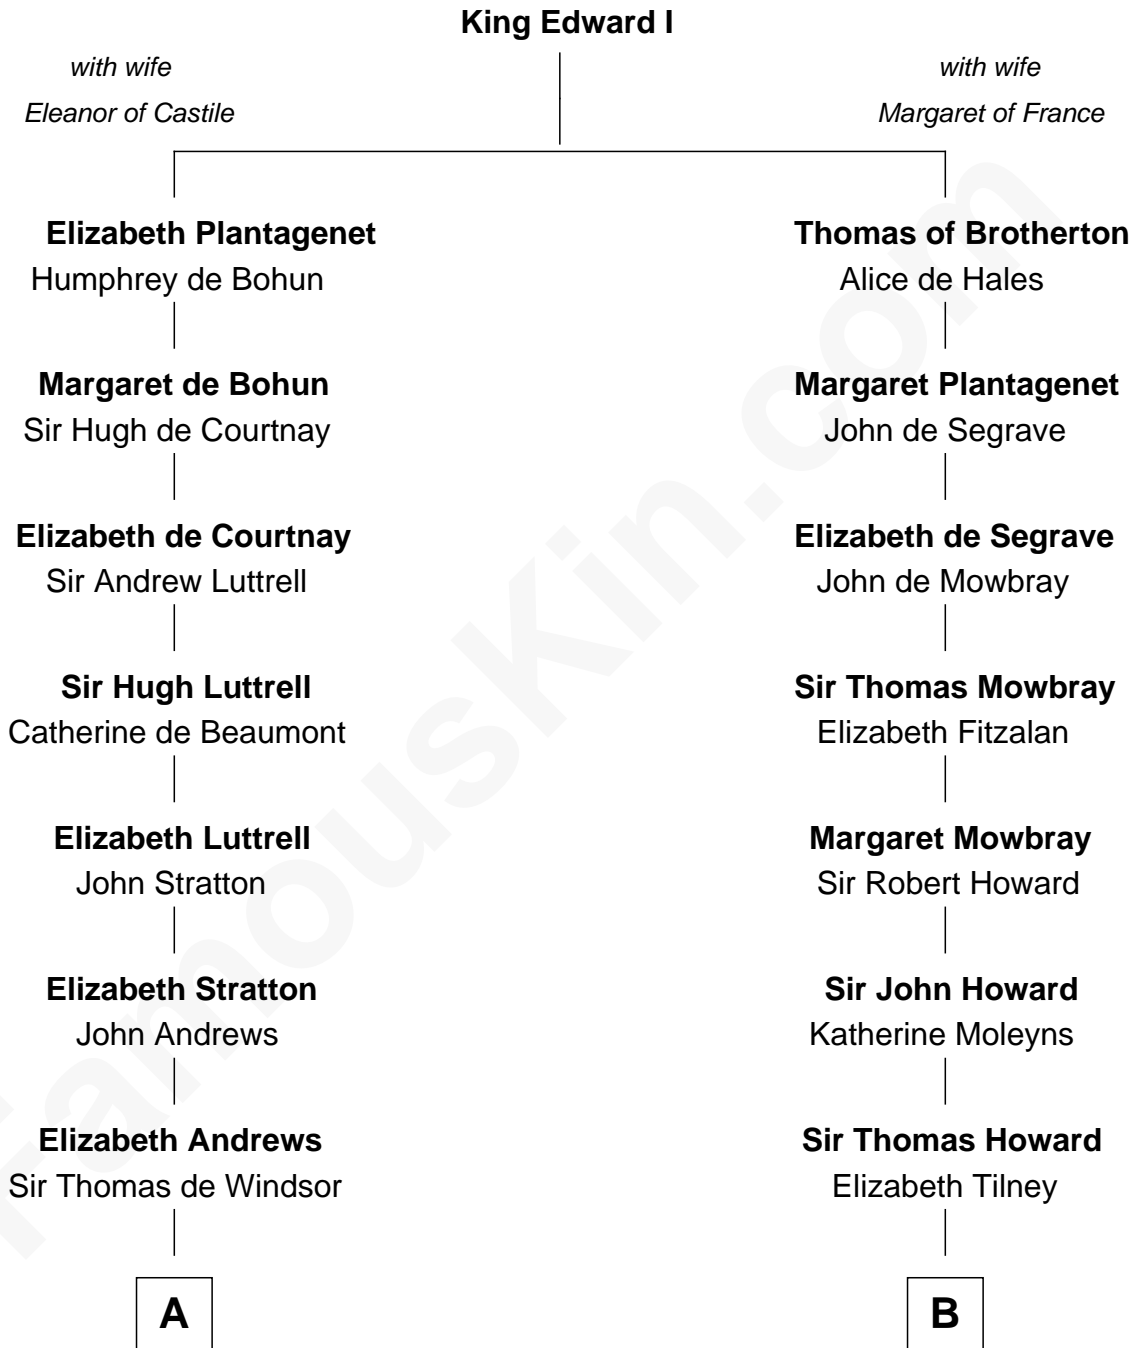

## Relationship Chart of

### Caleb Brewster

*Member of the Culper Spy Ring during the American Revolution*

14th cousin 4 times removed of

**Francis Scott Key**

*Author of "The Star Spangled Banner"*

C

John Ross Key

Anne Phebe Penn Dagworthy Charlton

Francis Scott Key

*Author of "The Star Spangled Banner"*

FamousKin.com