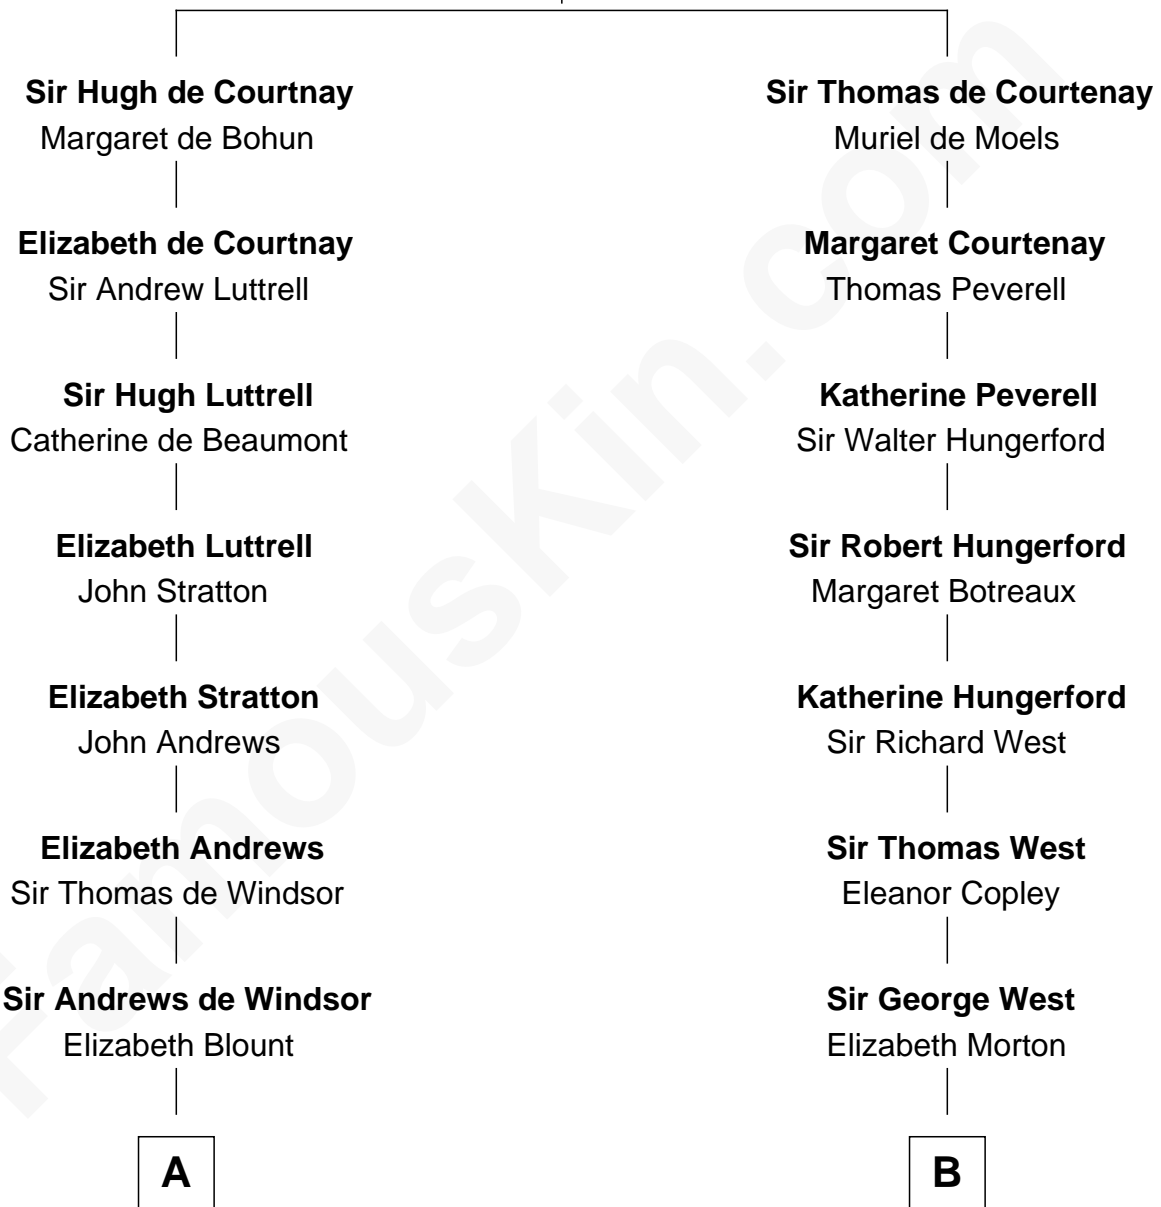

## Relationship Chart of

### Caleb Brewster

*Member of the Culper Spy Ring during the American Revolution*

13th cousin 7 times removed of

**Nelson Rockefeller**  
41st U.S. Vice-President

**Sir Hugh de Courtenay**  
Agnes de St. John

**C**

**William Avery Rockefeller**

Eliza Davison

**John Davison Rockefeller**

Laura Celestia Spelman

**John Davison Rockefeller**

Abby Greene Aldrich

**Nelson Rockefeller**

*41st U.S. Vice-President*

FamousKin.com