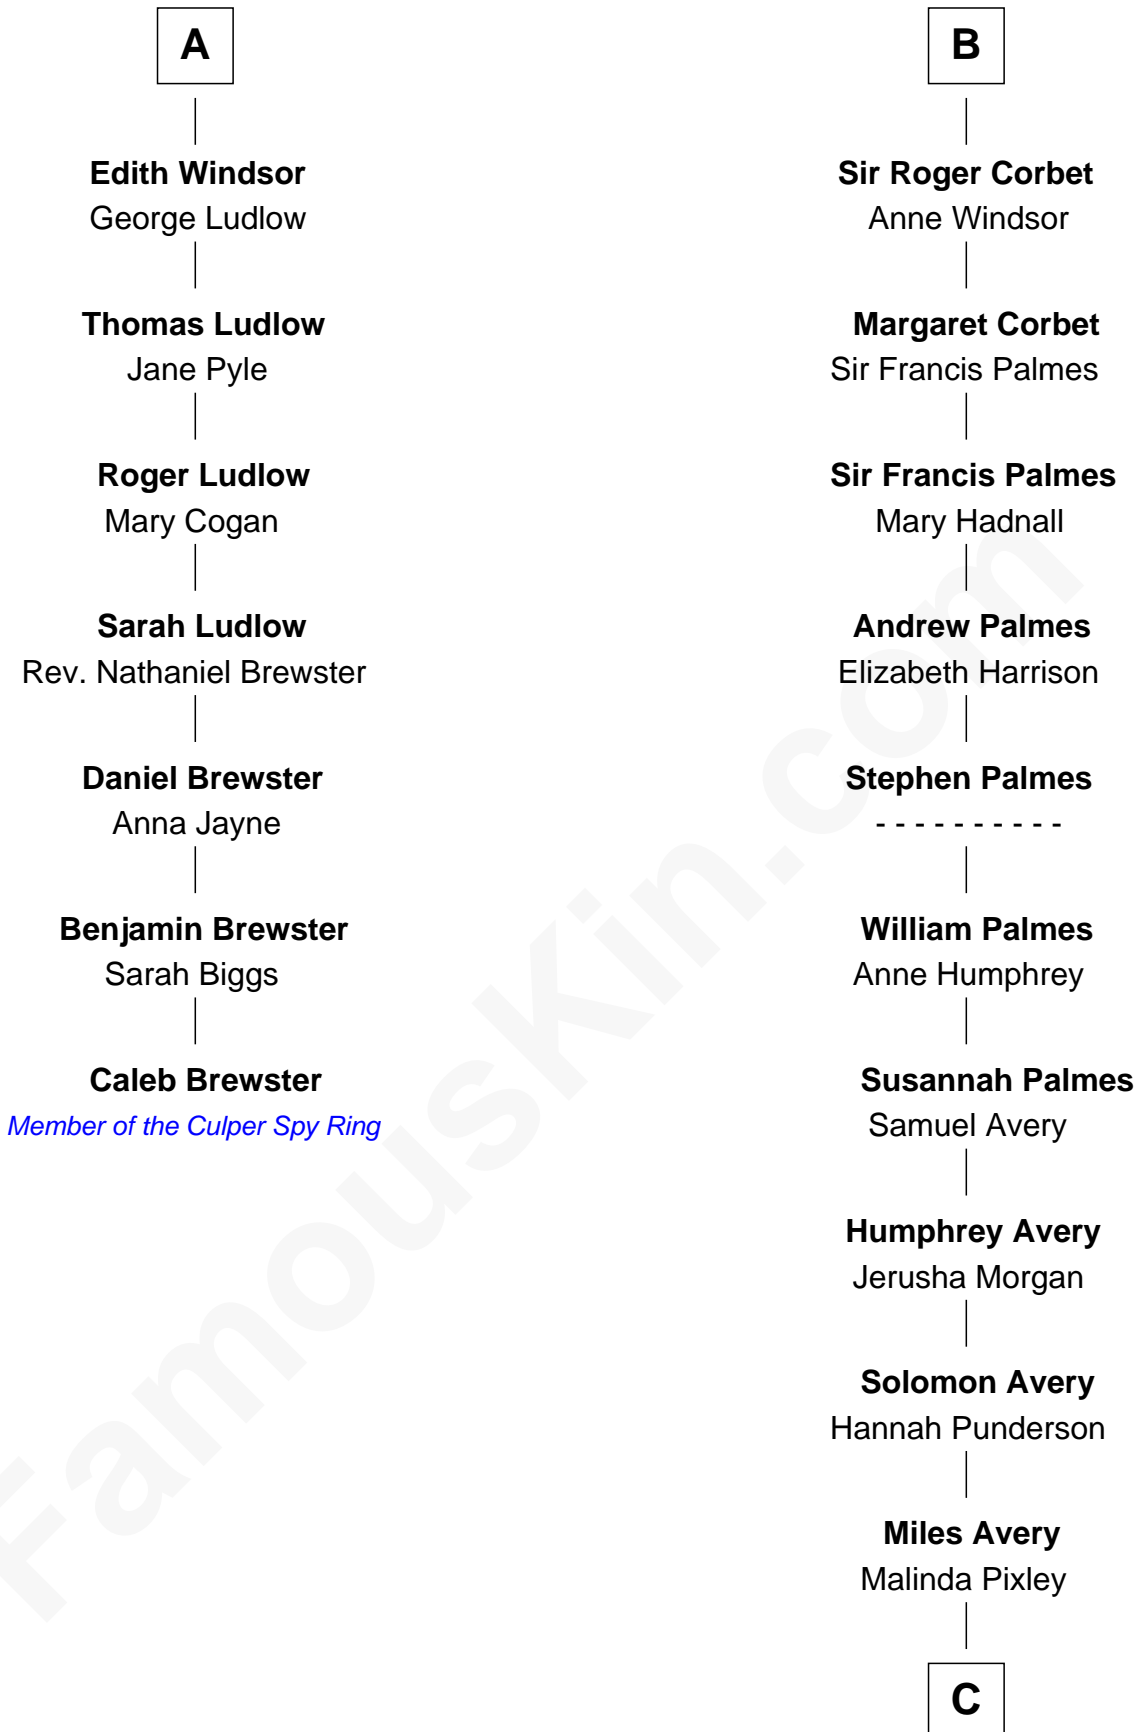

FamousKin.com

Relationship Chart of

Caleb Brewster

Member of the Culper Spy Ring during the American Revolution

13th cousin 8 times removed of

Nelson Rockefeller
41st U.S. Vice-President

Humphrey de Bohun
Elizabeth Plantagenet

C

—
Lucy Avery

Godfrey Lewis Rockefeller

—
William Avery Rockefeller

Eliza Davison

—
John Davison Rockefeller

Laura Celestia Spelman

—
John Davison Rockefeller

Abby Greene Aldrich

—
Nelson Rockefeller

41st U.S. Vice-President

FamousKin.com