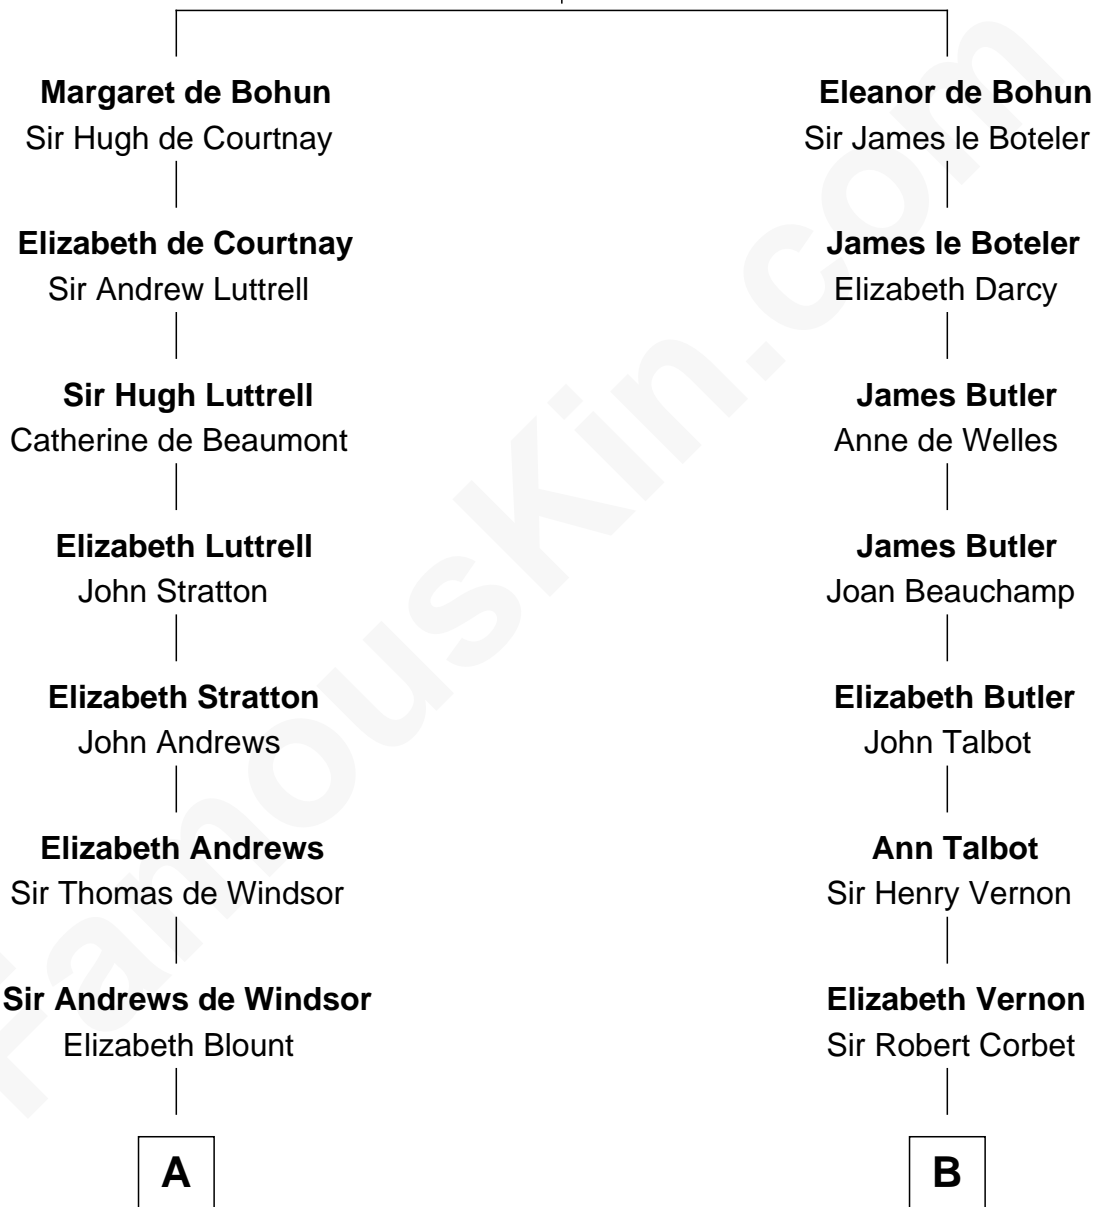

FamousKin.com

Relationship Chart of

Caleb Brewster

Member of the Culper Spy Ring during the American Revolution

13th cousin 8 times removed of

Nelson Rockefeller
41st U.S. Vice-President

Humphrey de Bohun
Elizabeth Plantagenet

C

—
Lucy Avery

Godfrey Lewis Rockefeller

—
William Avery Rockefeller

Eliza Davison

—
John Davison Rockefeller

Laura Celestia Spelman

—
John Davison Rockefeller

Abby Greene Aldrich

—
Nelson Rockefeller

41st U.S. Vice-President

FamousKin.com