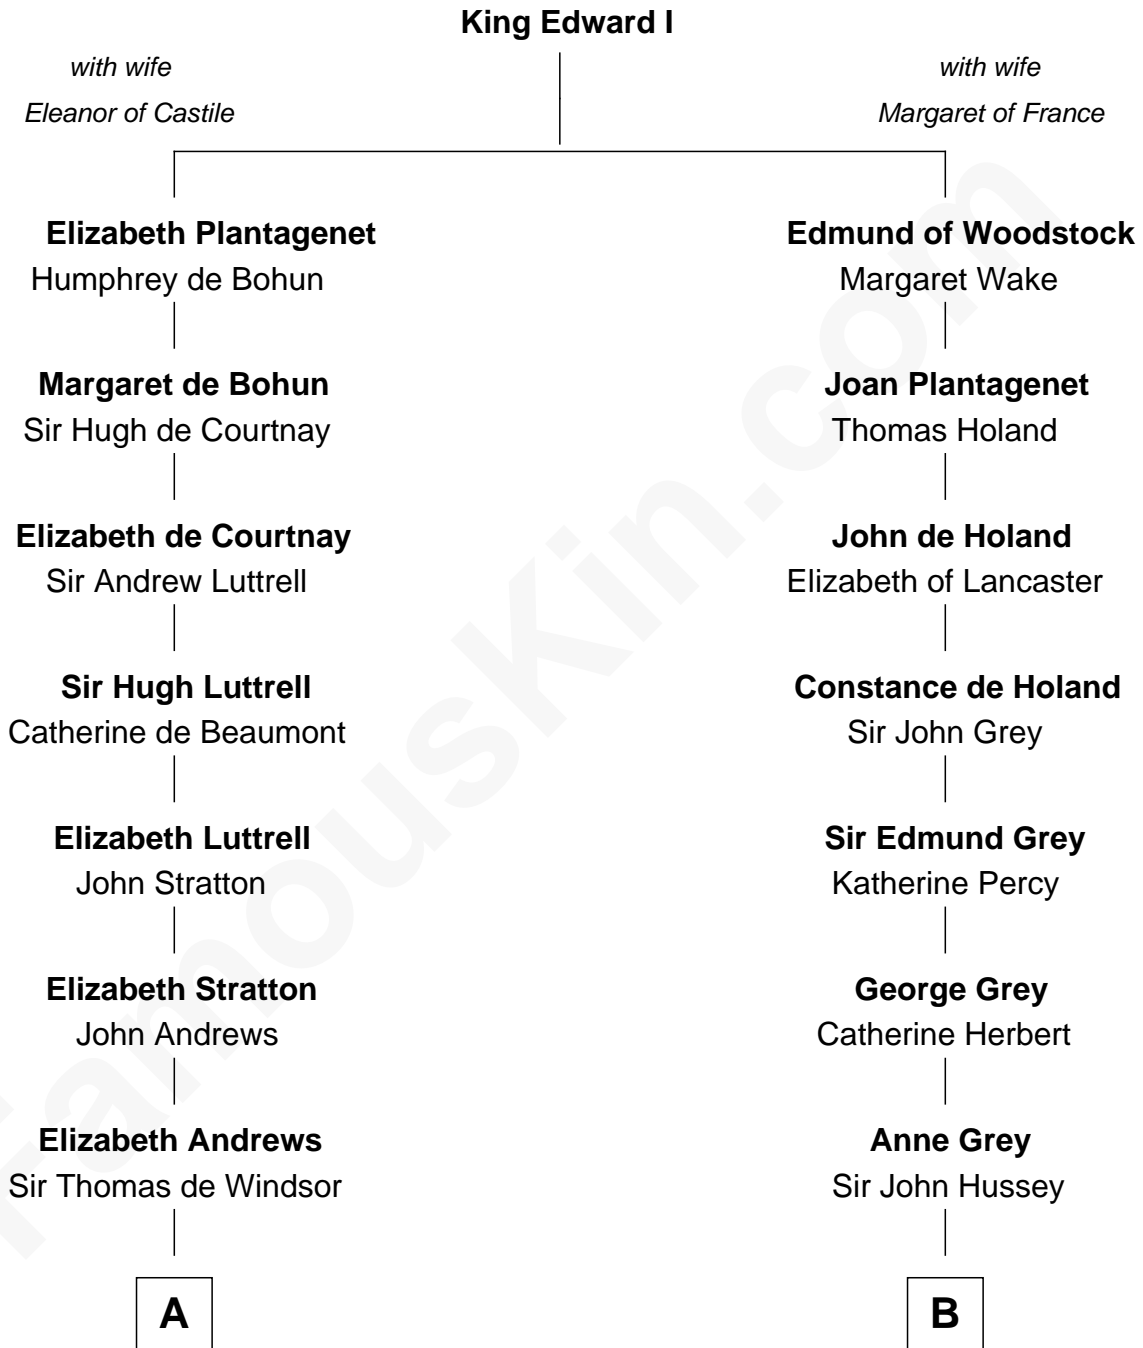

Camilla Parker Bowles

Queen Consort of the United Kingdom