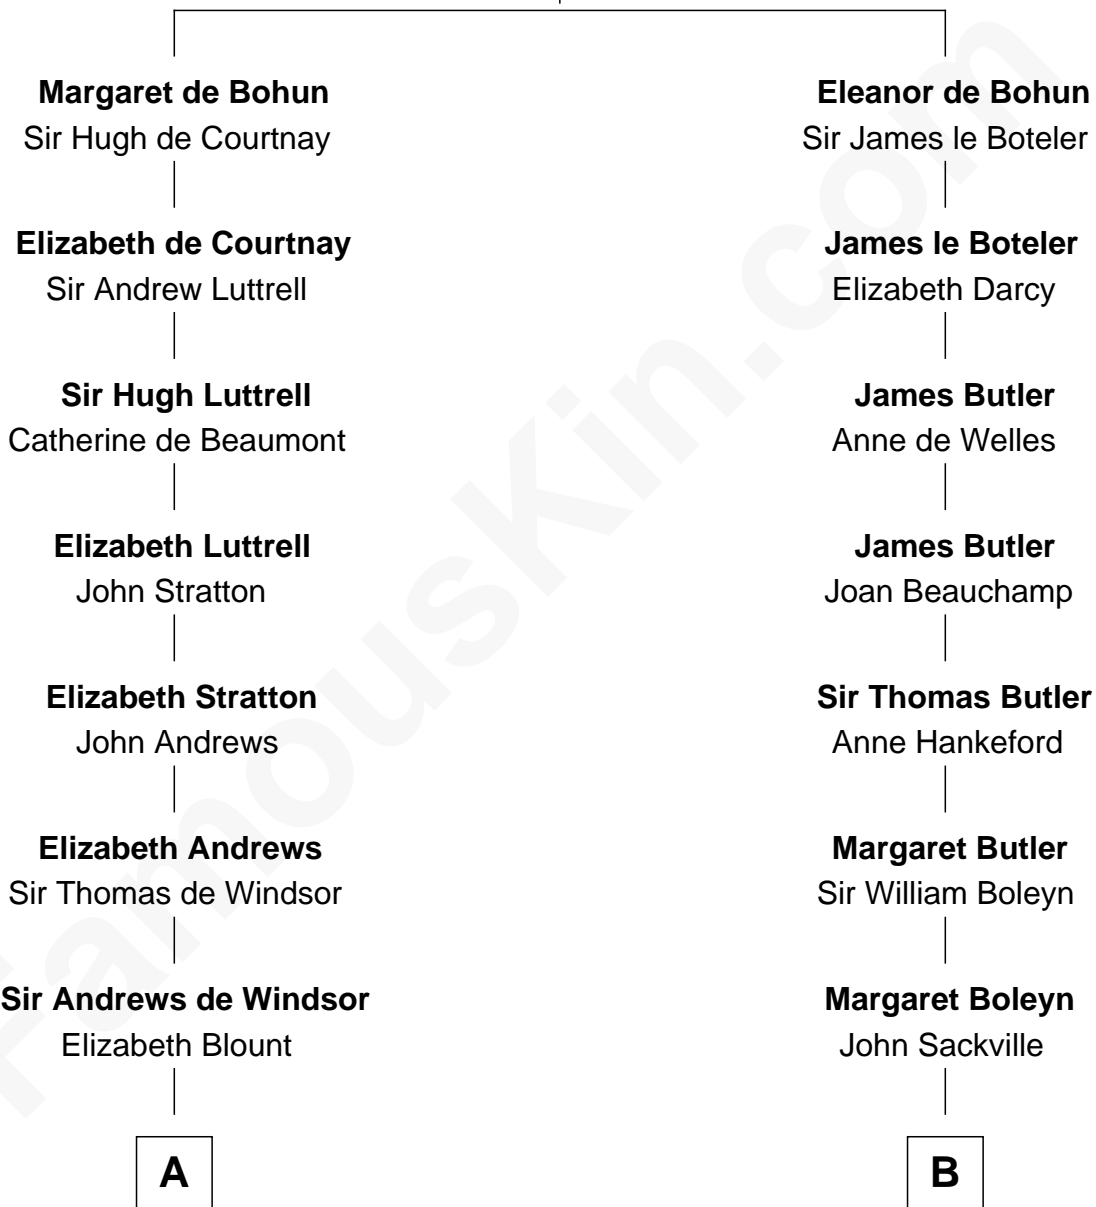

Camilla Parker Bowles

Queen Consort of the United Kingdom

Humphrey de Bohun
Elizabeth Plantagenet