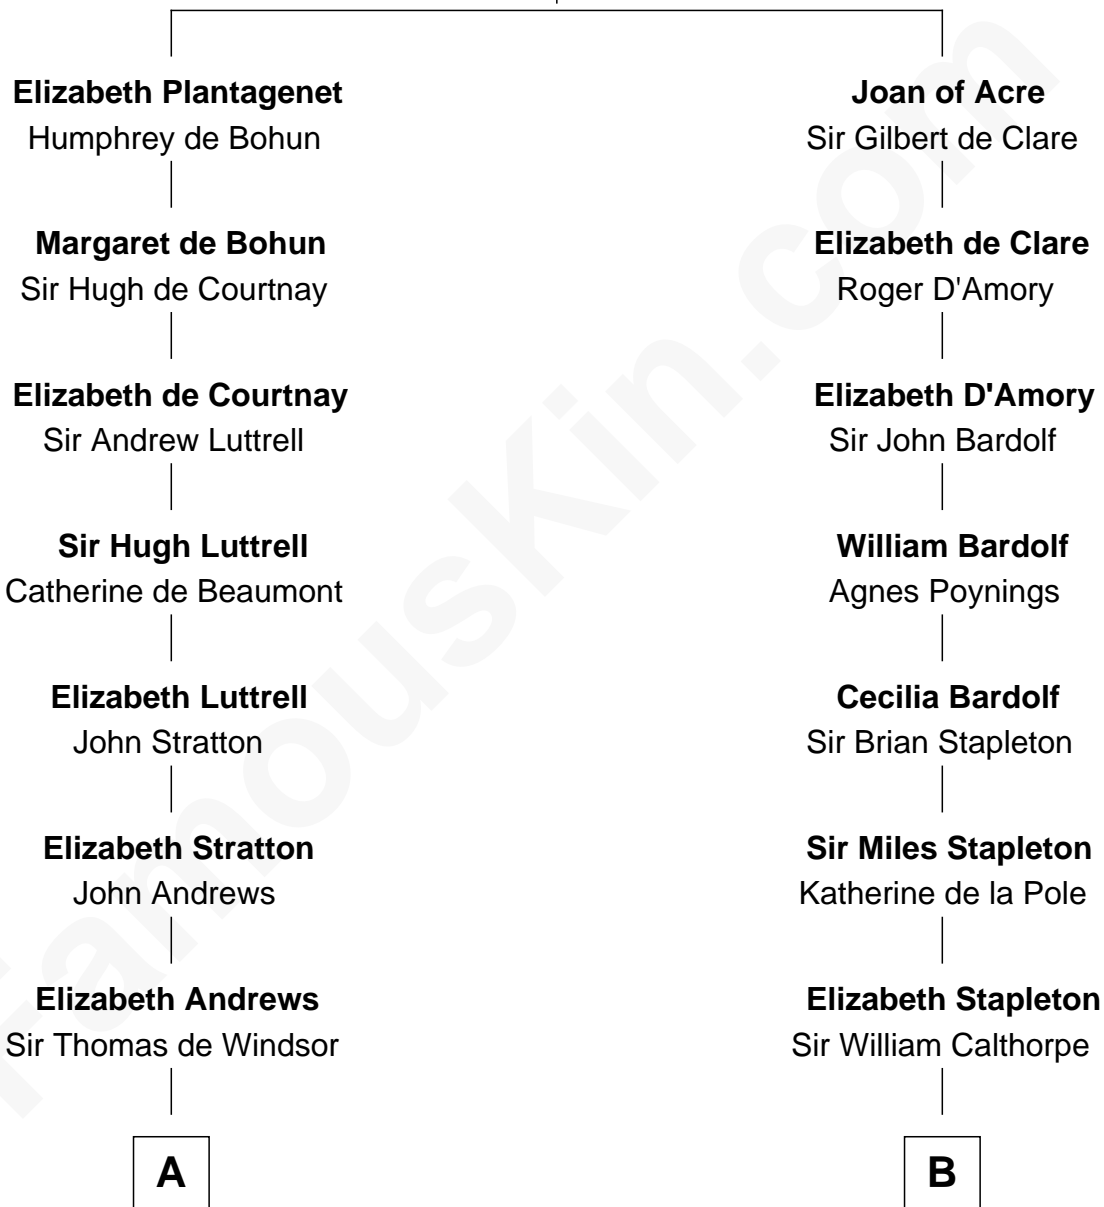

FamousKin.com

Relationship Chart of

Caleb Brewster

Member of the Culper Spy Ring during the American Revolution

14th cousin 7 times removed of

Jesse James

Outlaw, Bank Robber, Murderer

King Edward I
Eleanor of Castile

C

Rachel Dorsey
Anthony Lindsay

Anthony Lindsay
Ailsey Cole

Sarah Lindsay
James Cole

Zerelda Elizabeth Cole
Robert Sallee James

Jesse James
Outlaw, Bank Robber, Murderer

FamousKin.com