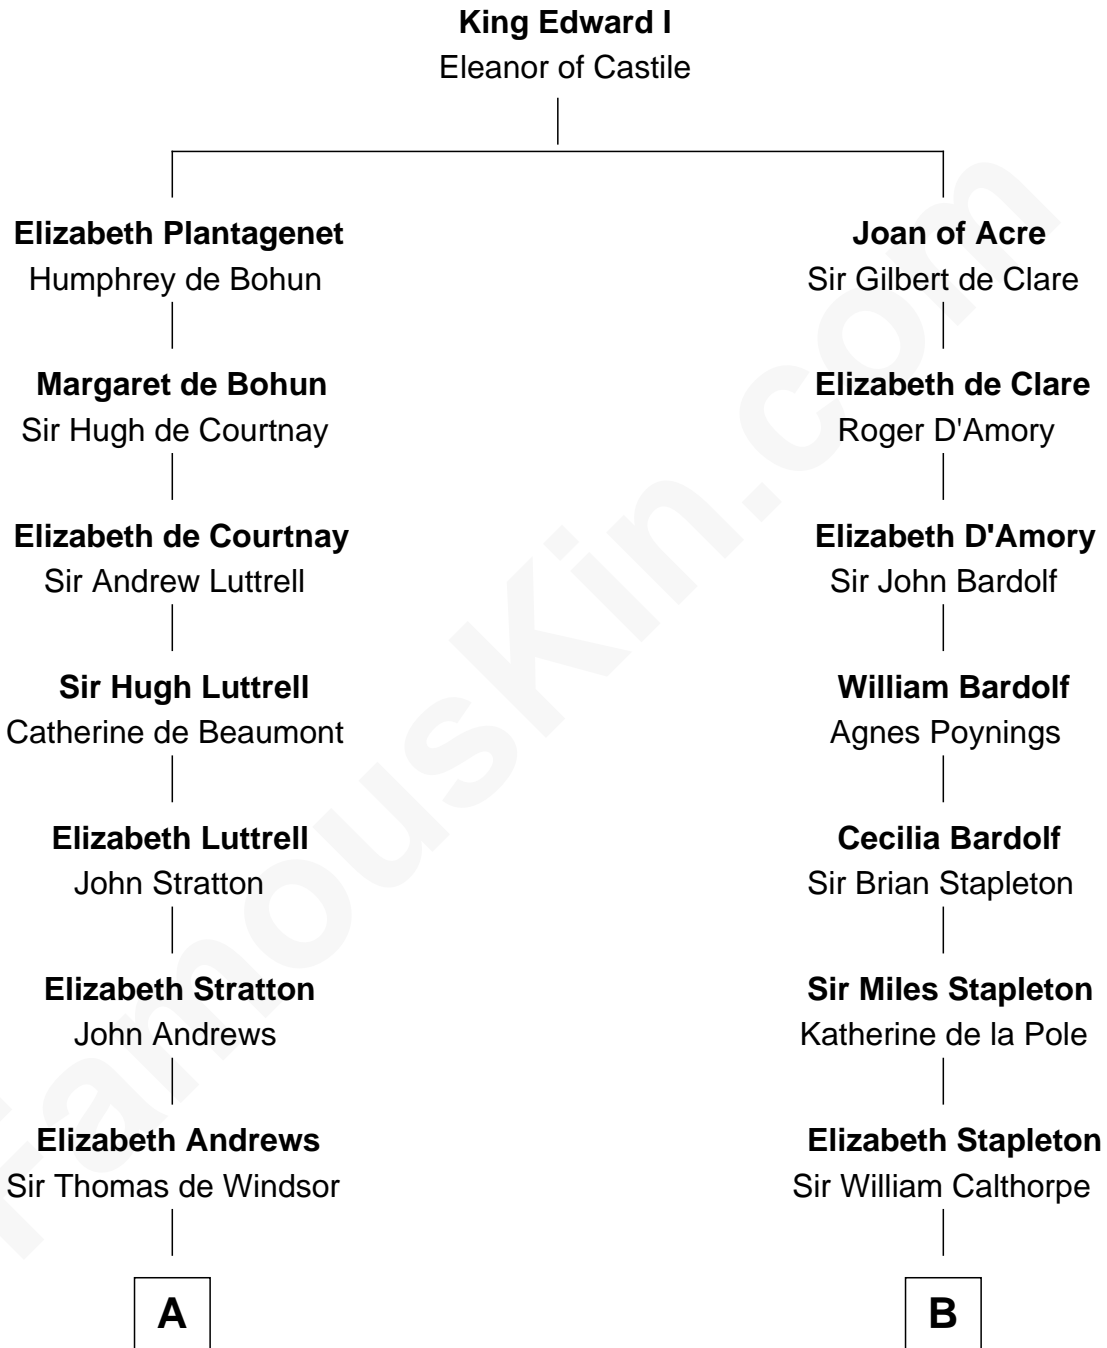

FamousKin.com

Relationship Chart of

Caleb Brewster

Member of the Culper Spy Ring during the American Revolution

14th cousin 7 times removed of

Vachel Lindsay
American Poet

C

Rachel Dorsey

Anthony Lindsay

Vachel Lindsay

Mary Anna Quisenberry

Nicholas Lindsay

Martha Ann Cane

Vachel Thomas Lindsay

Katherine Frazee

Vachel Lindsay