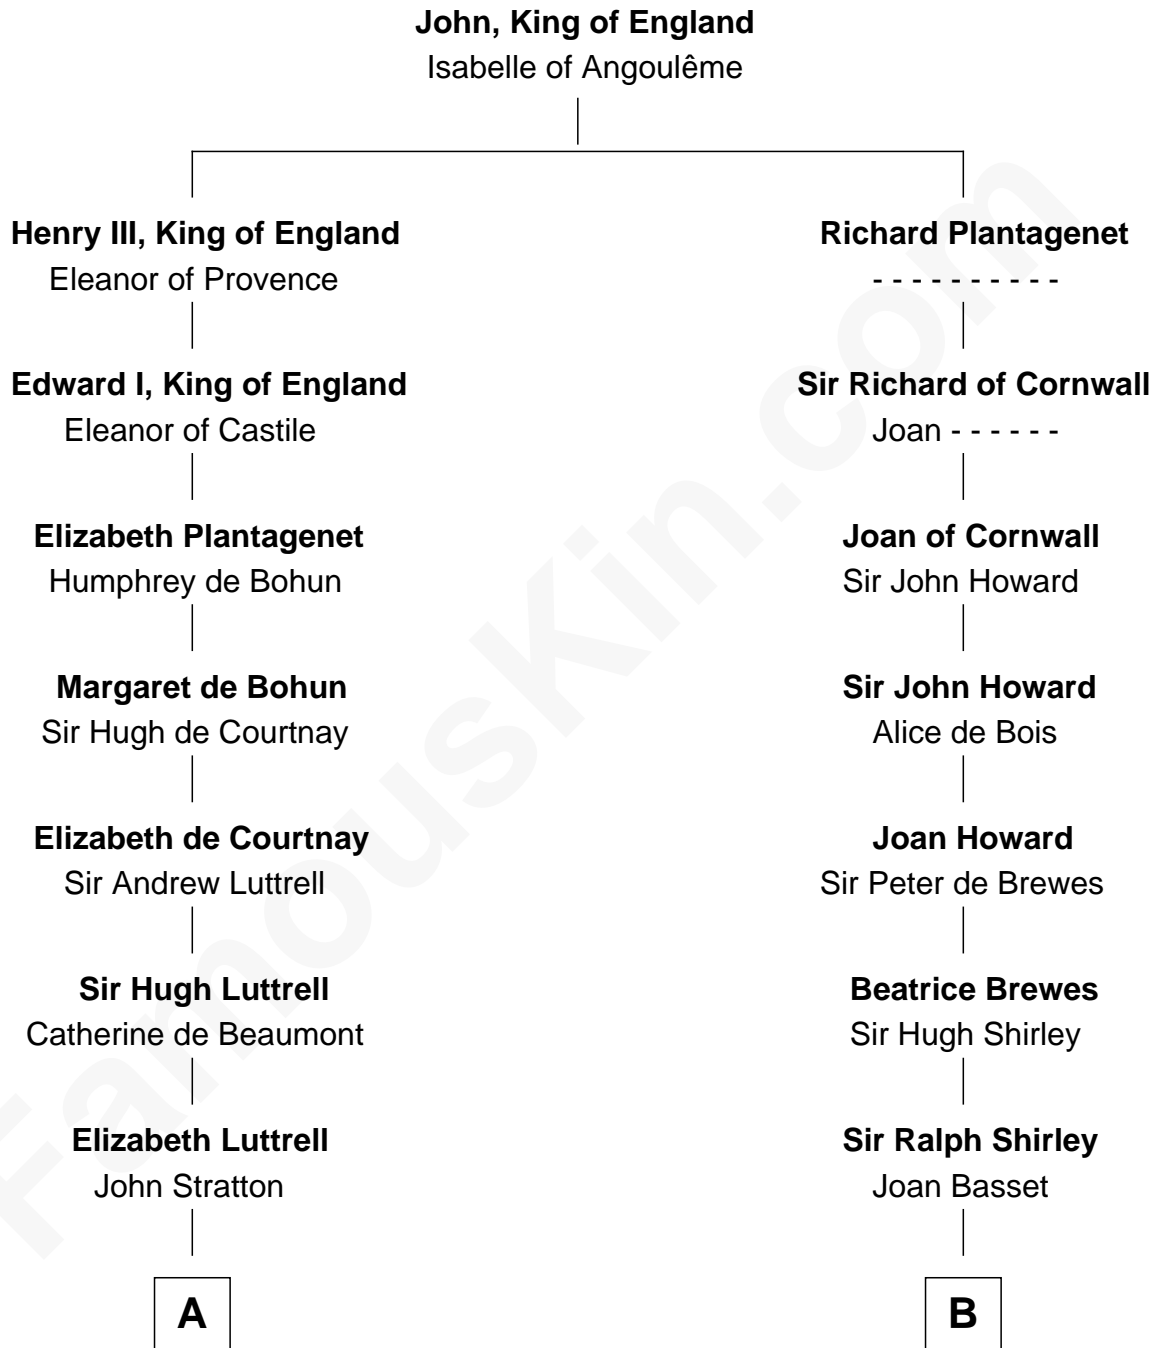

FamousKin.com

Relationship Chart of

Caleb Brewster

Member of the Culper Spy Ring during the American Revolution

16th cousin 5 times removed of

Helen (Herron) Taft

First Lady of President William H. Taft

C

Joanna Wilcockson

David Welles

Charity Welles

Rev. Isaac Clinton

Maria Clinton

Ela Collins

Harriet Anne Collins

John Williamson Herron

Helen (Herron) Taft

First Lady of William H. Taft

FamousKin.com