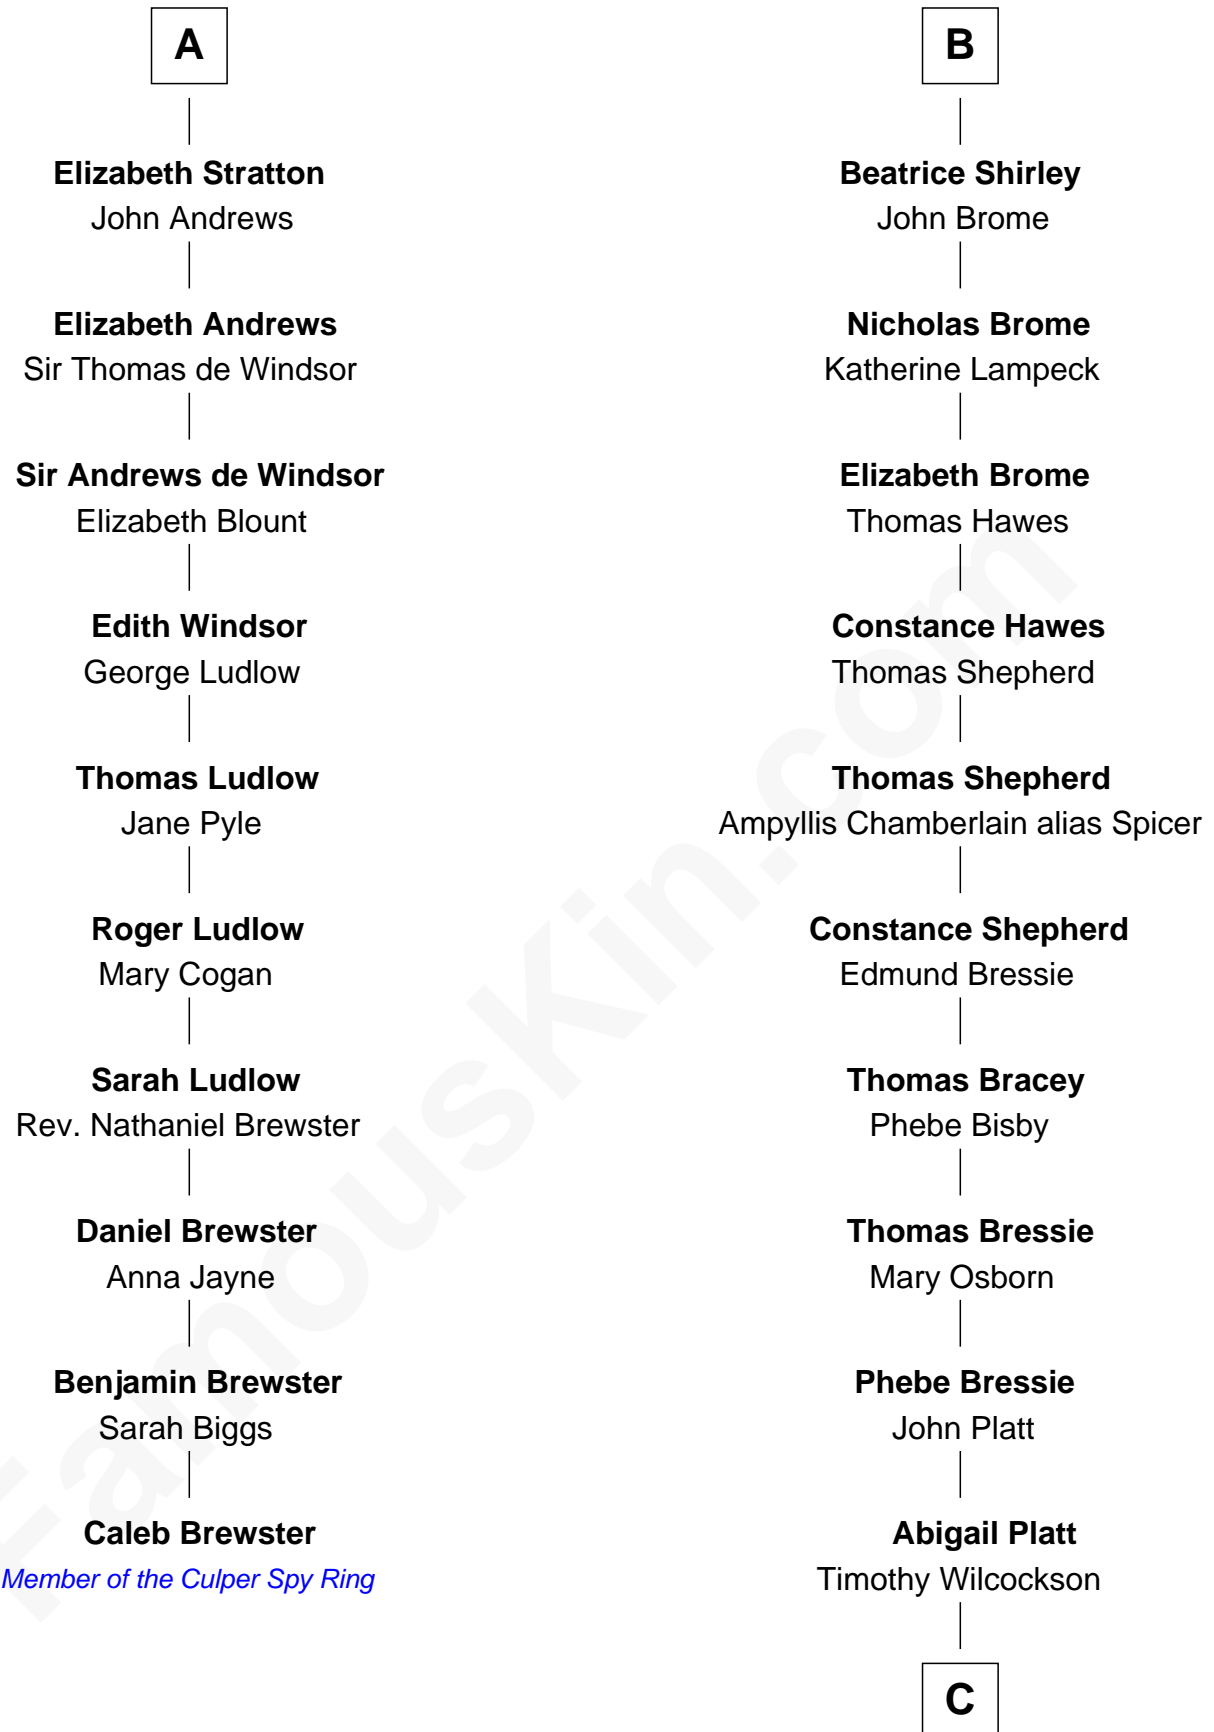

FamousKin.com

Relationship Chart of

Caleb Brewster

Member of the Culper Spy Ring during the American Revolution

16th cousin 5 times removed of

Helen (Herron) Taft

First Lady of President William H. Taft

C