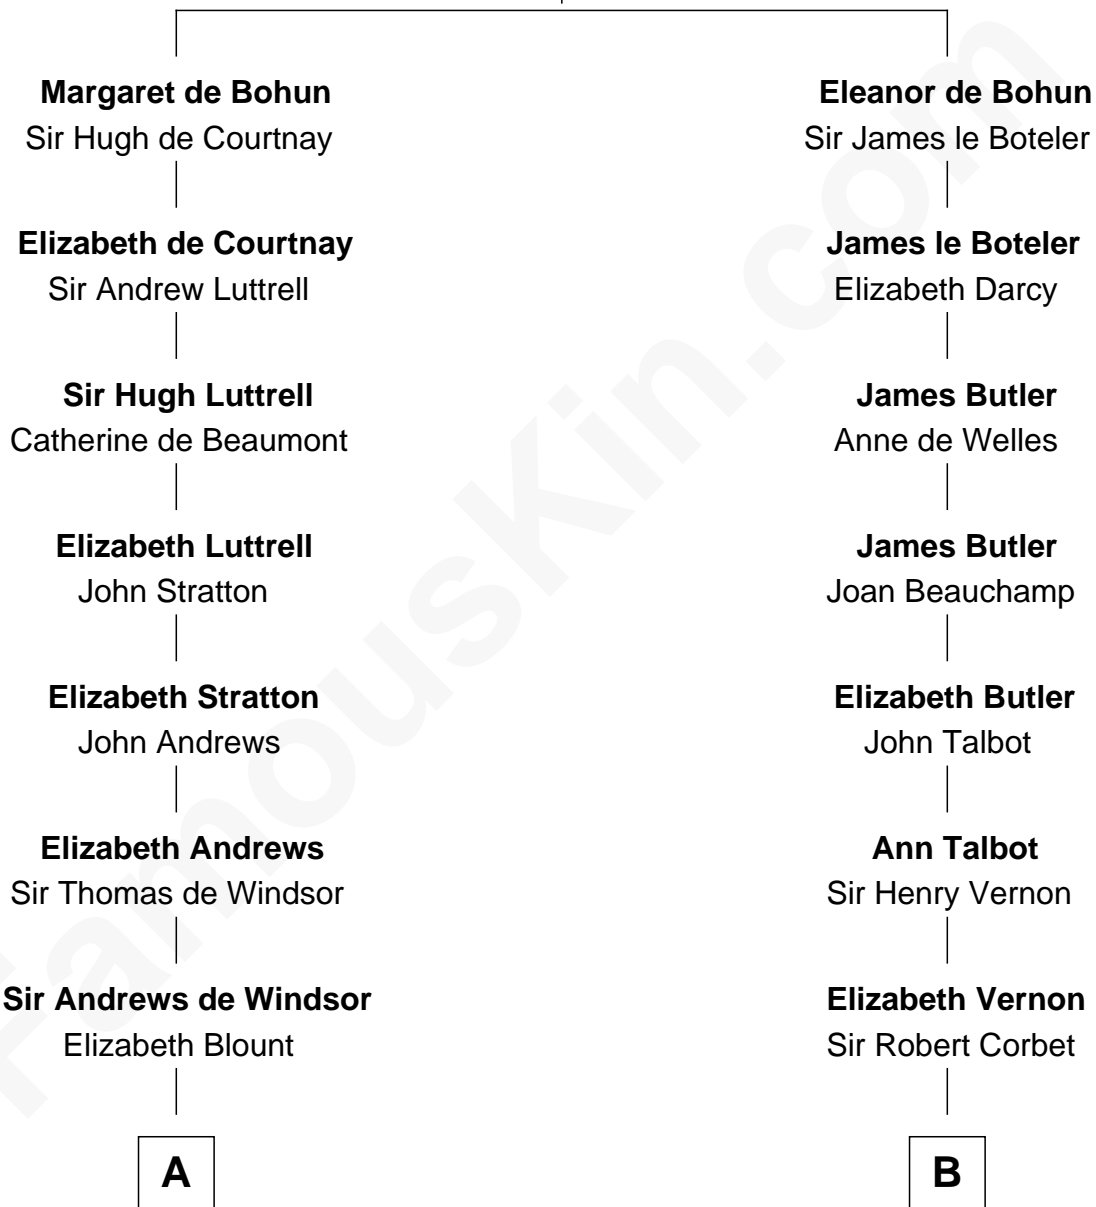

## Relationship Chart of

### Caleb Brewster

*Member of the Culper Spy Ring during the American Revolution*

13th cousin 5 times removed of

### Grover Cleveland

*22nd and 24th U.S. President*

**Humphrey de Bohun**  
Elizabeth Plantagenet

C

Rev. Richard Falley Cleveland

Ann Neal

Grover Cleveland

*22nd and 24th U.S. President*