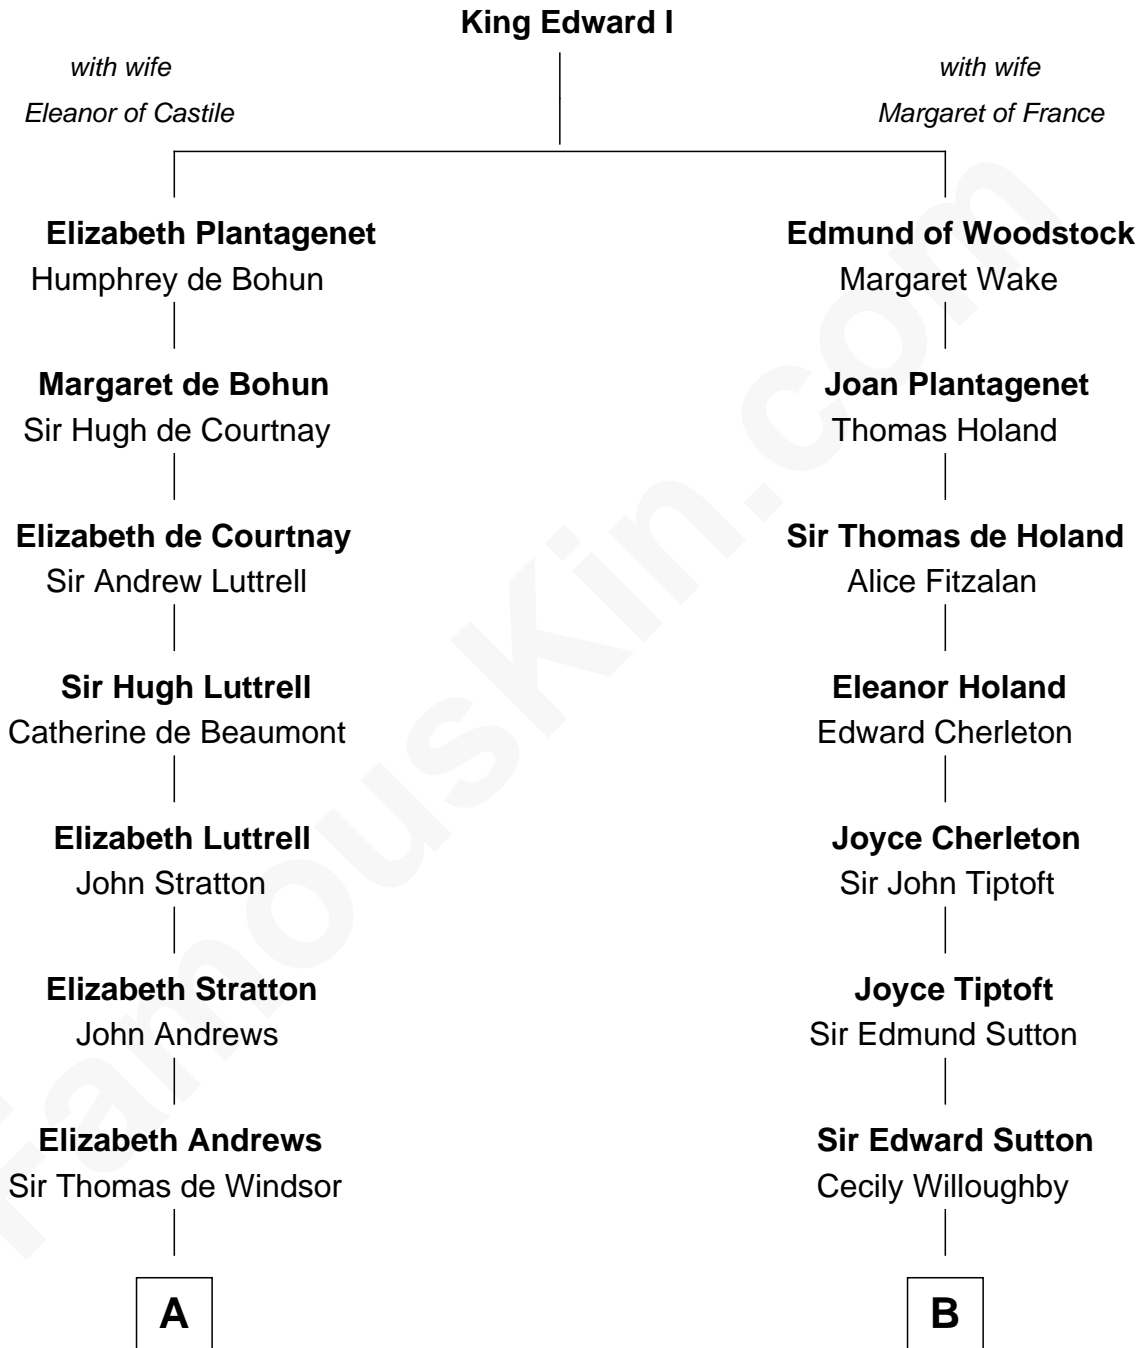

## Relationship Chart of

### Caleb Brewster

*Member of the Culper Spy Ring during the American Revolution*

14th cousin 7 times removed of

**Herbert Hoover**  
31st U.S. President

**C**

—  
**Endymia Winn**

Thomas Sherwood

—  
**Lucinda Sherwood**