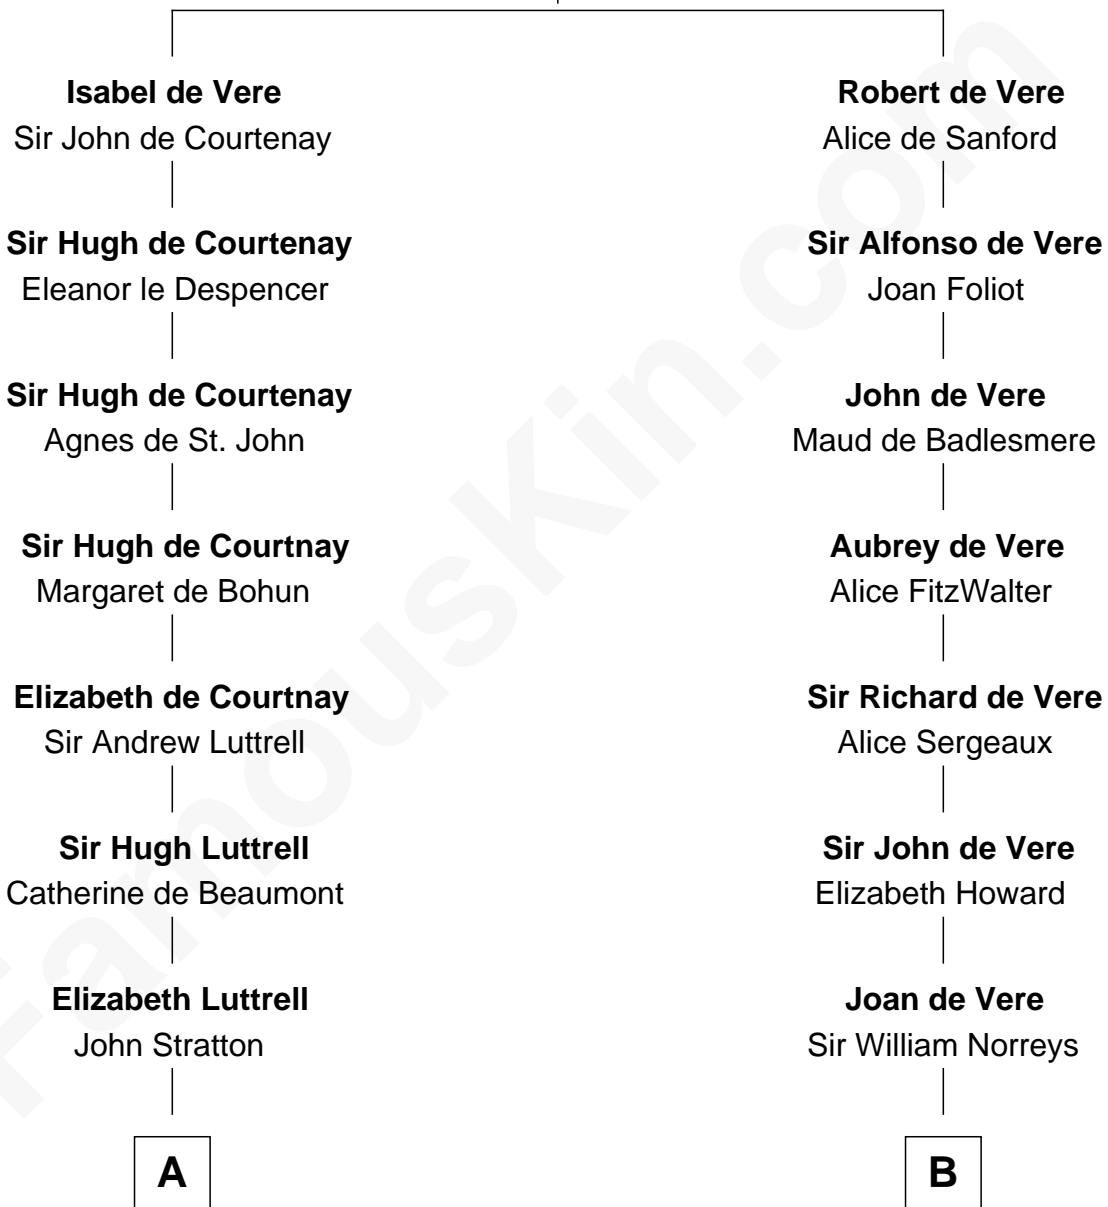

FamousKin.com

Relationship Chart of

Caleb Brewster

Member of the Culper Spy Ring during the American Revolution

16th cousin 5 times removed of

Lou (Henry) Hoover

First Lady of President Herbert Hoover

Hugh de Vere
Hawise de Quincy

Charles Delano Henry

Lou (Henry) Hoover

First Lady of Herbert Hoover