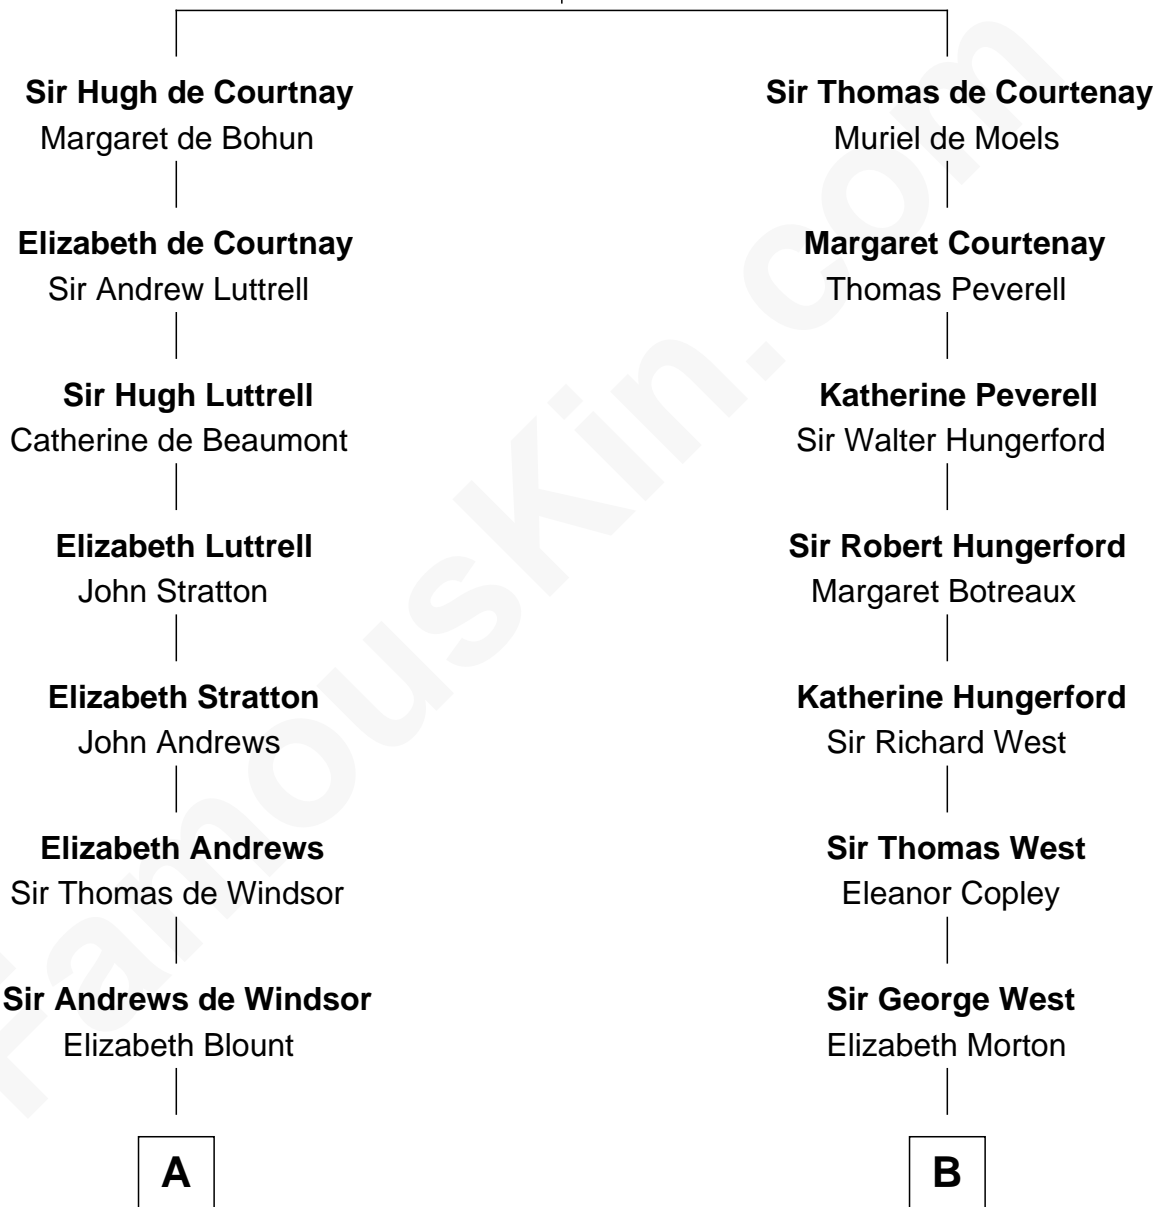

FamousKin.com

Relationship Chart of

Caleb Brewster

Member of the Culper Spy Ring during the American Revolution

13th cousin 5 times removed of

Edith (Bolling) Wilson

First Lady of President Woodrow Wilson

Sir Hugh de Courtenay

Agnes de St. John

C

William Holcombe Bolling

Sarah Spiers White

Edith (Bolling) Wilson

First Lady of Woodrow Wilson

FamousKin.com