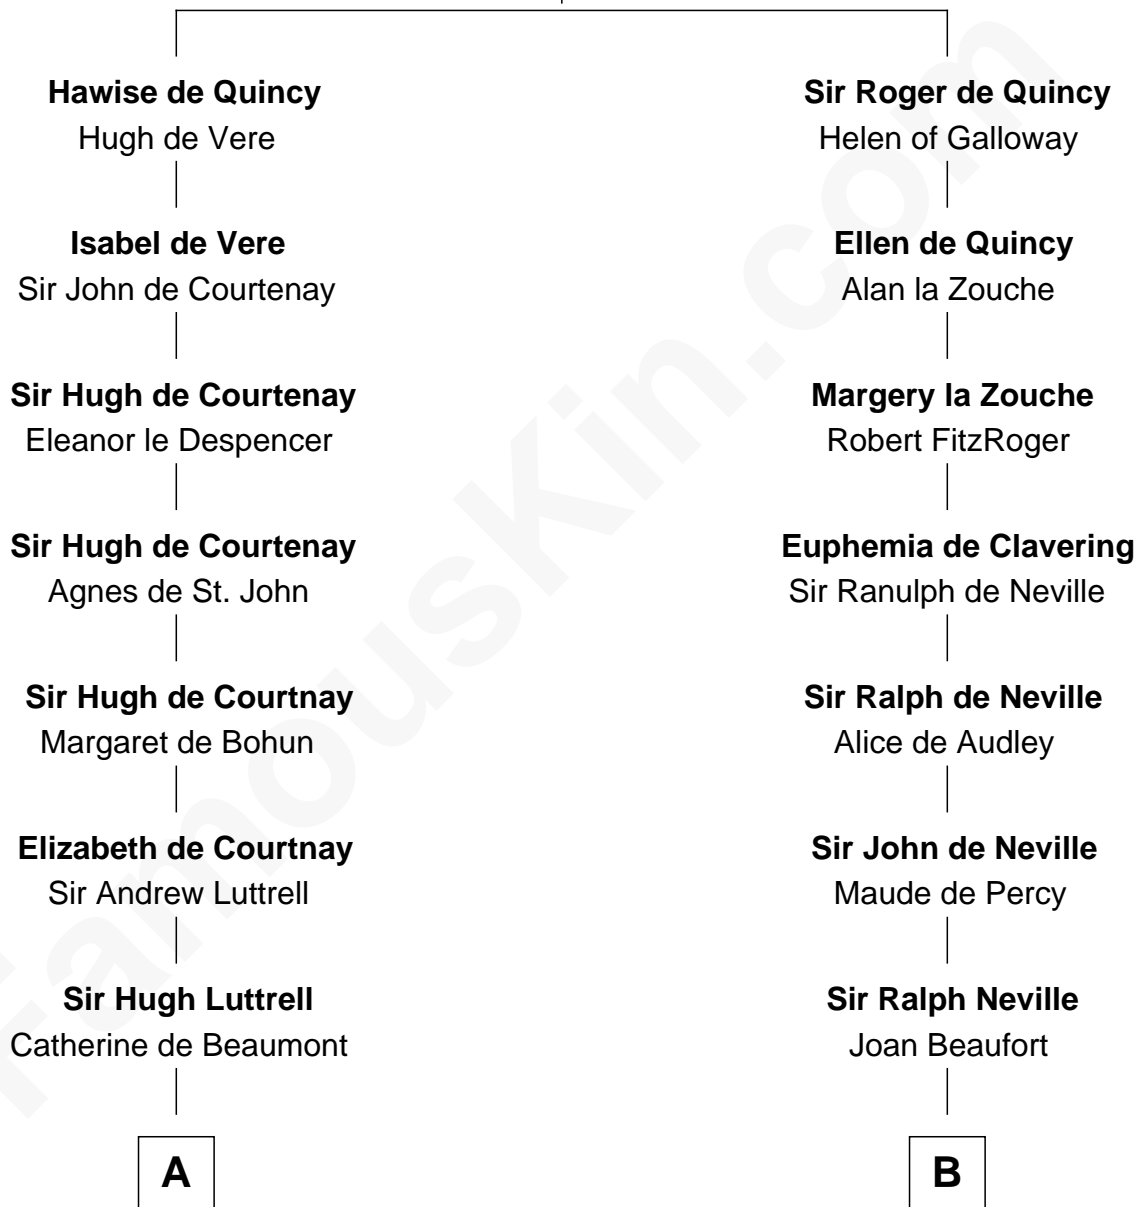

## Relationship Chart of

### Caleb Brewster

*Member of the Culper Spy Ring during the American Revolution*

17th cousin 4 times removed of

### William Fishback

*17th Governor of Arkansas*

**Saher de Quincy**  
Margaret de Beaumont

**C**

**Elizabeth Randolph**

William Yates

**William Yates**

Anne Isham Poythress