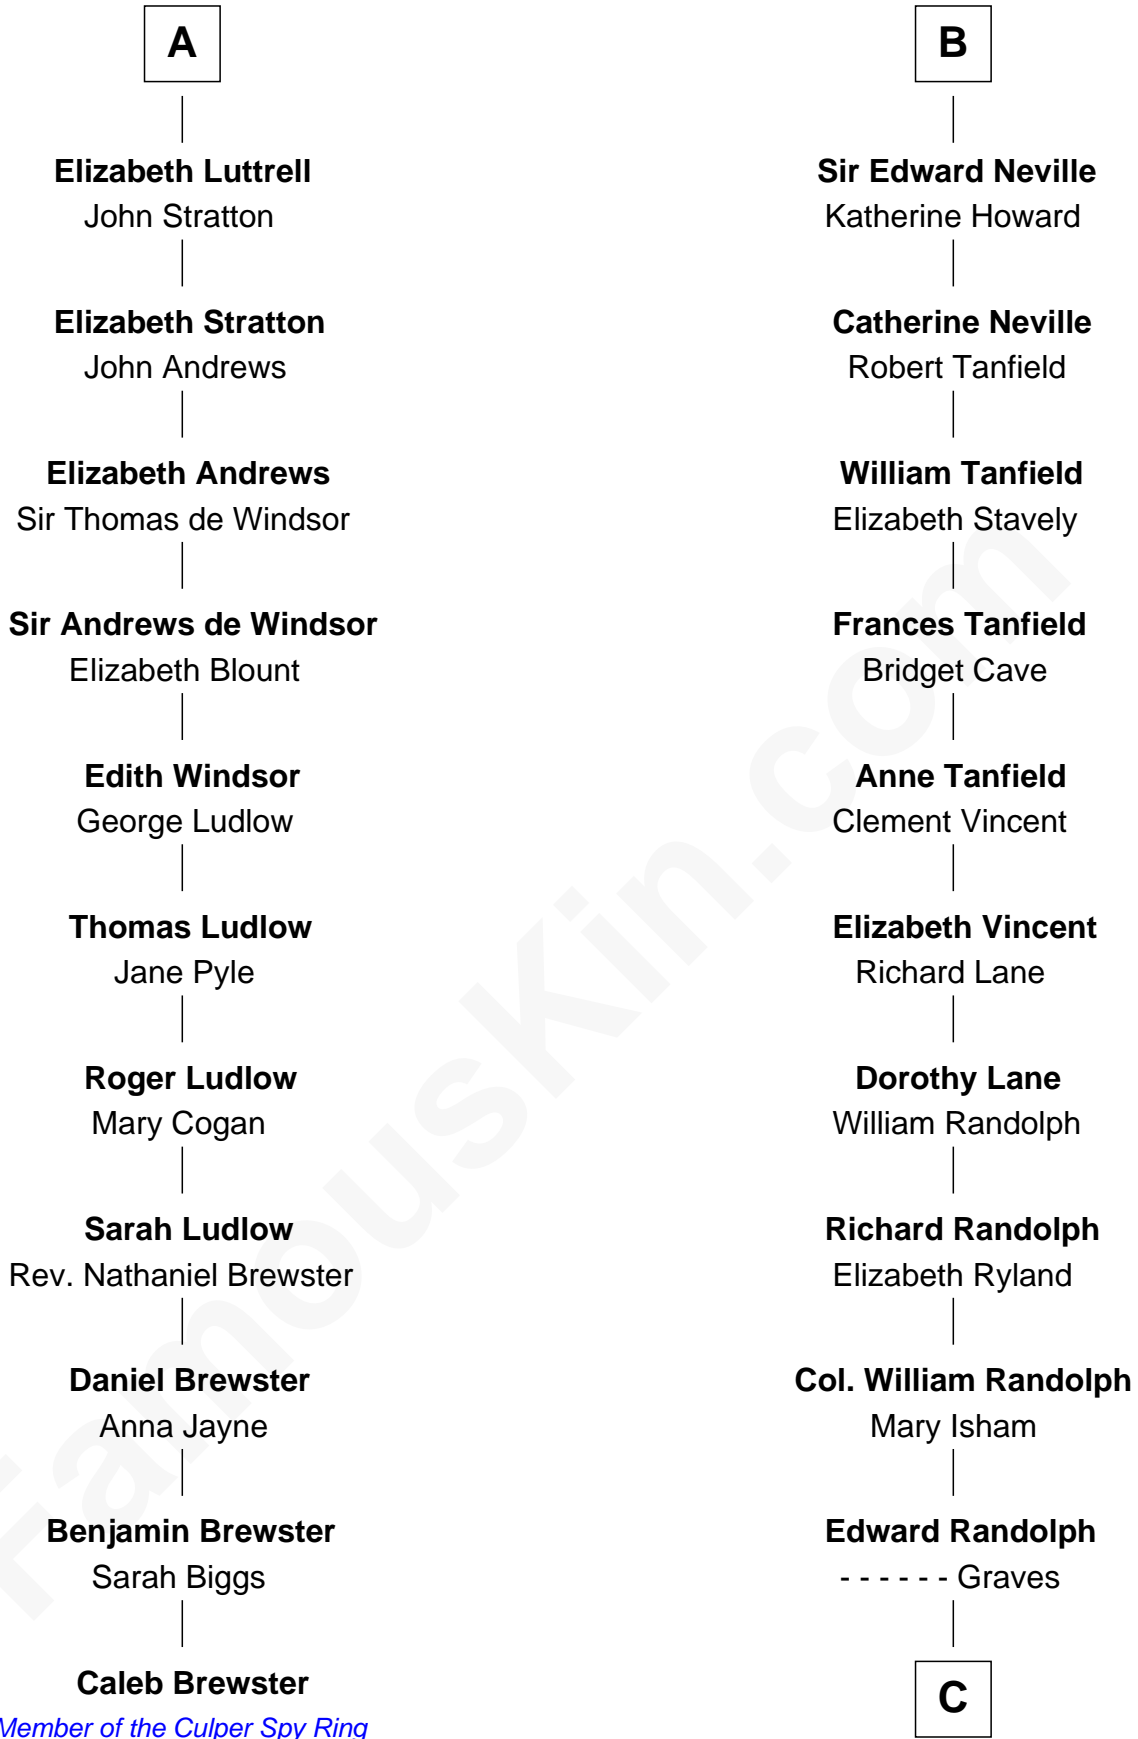

## Relationship Chart of

### Caleb Brewster

*Member of the Culper Spy Ring during the American Revolution*

17th cousin 4 times removed of

### William Fishback

*17th Governor of Arkansas*

**Saher de Quincy**  
Margaret de Beaumont

**C**

**Elizabeth Randolph**

William Yates

**William Yates**

Anne Isham Poythress