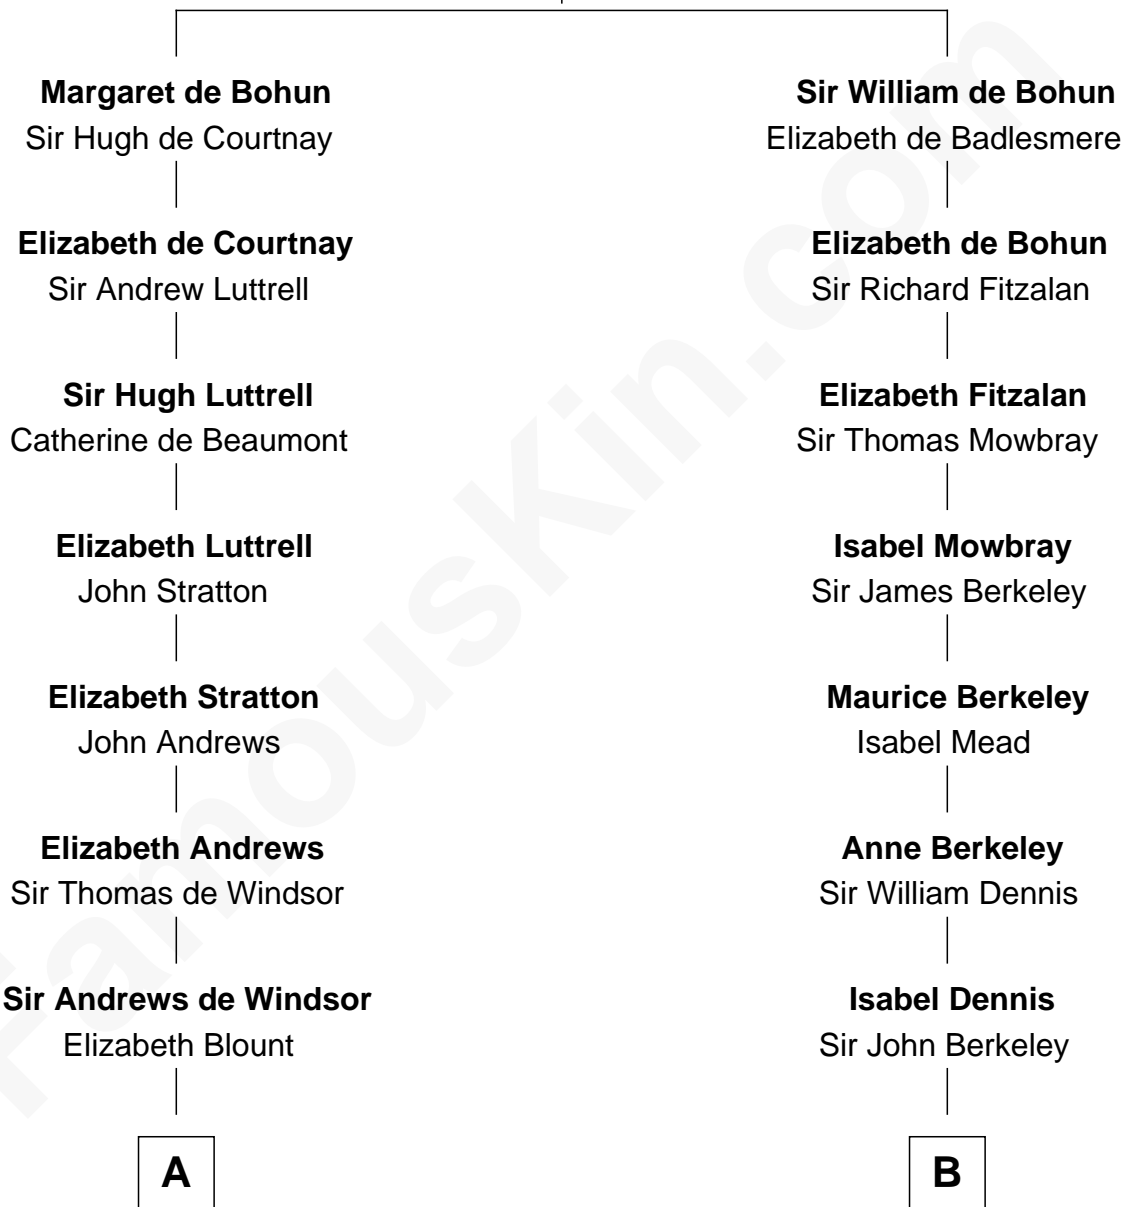

FamousKin.com Relationship Chart of

Caleb Brewster

Member of the Culper Spy Ring during the American Revolution

13th cousin 2 times removed of

Samuel Prescott

Completed Paul Revere's Midnight Ride

Humphrey de Bohun
Elizabeth Plantagenet

A

Edith Windsor
George Ludlow

Thomas Ludlow
Jane Pyle

Roger Ludlow
Mary Cogan

Sarah Ludlow
Rev. Nathaniel Brewster

Daniel Brewster
Anna Jayne

Benjamin Brewster
Sarah Biggs

Caleb Brewster
Member of the Culper Spy Ring