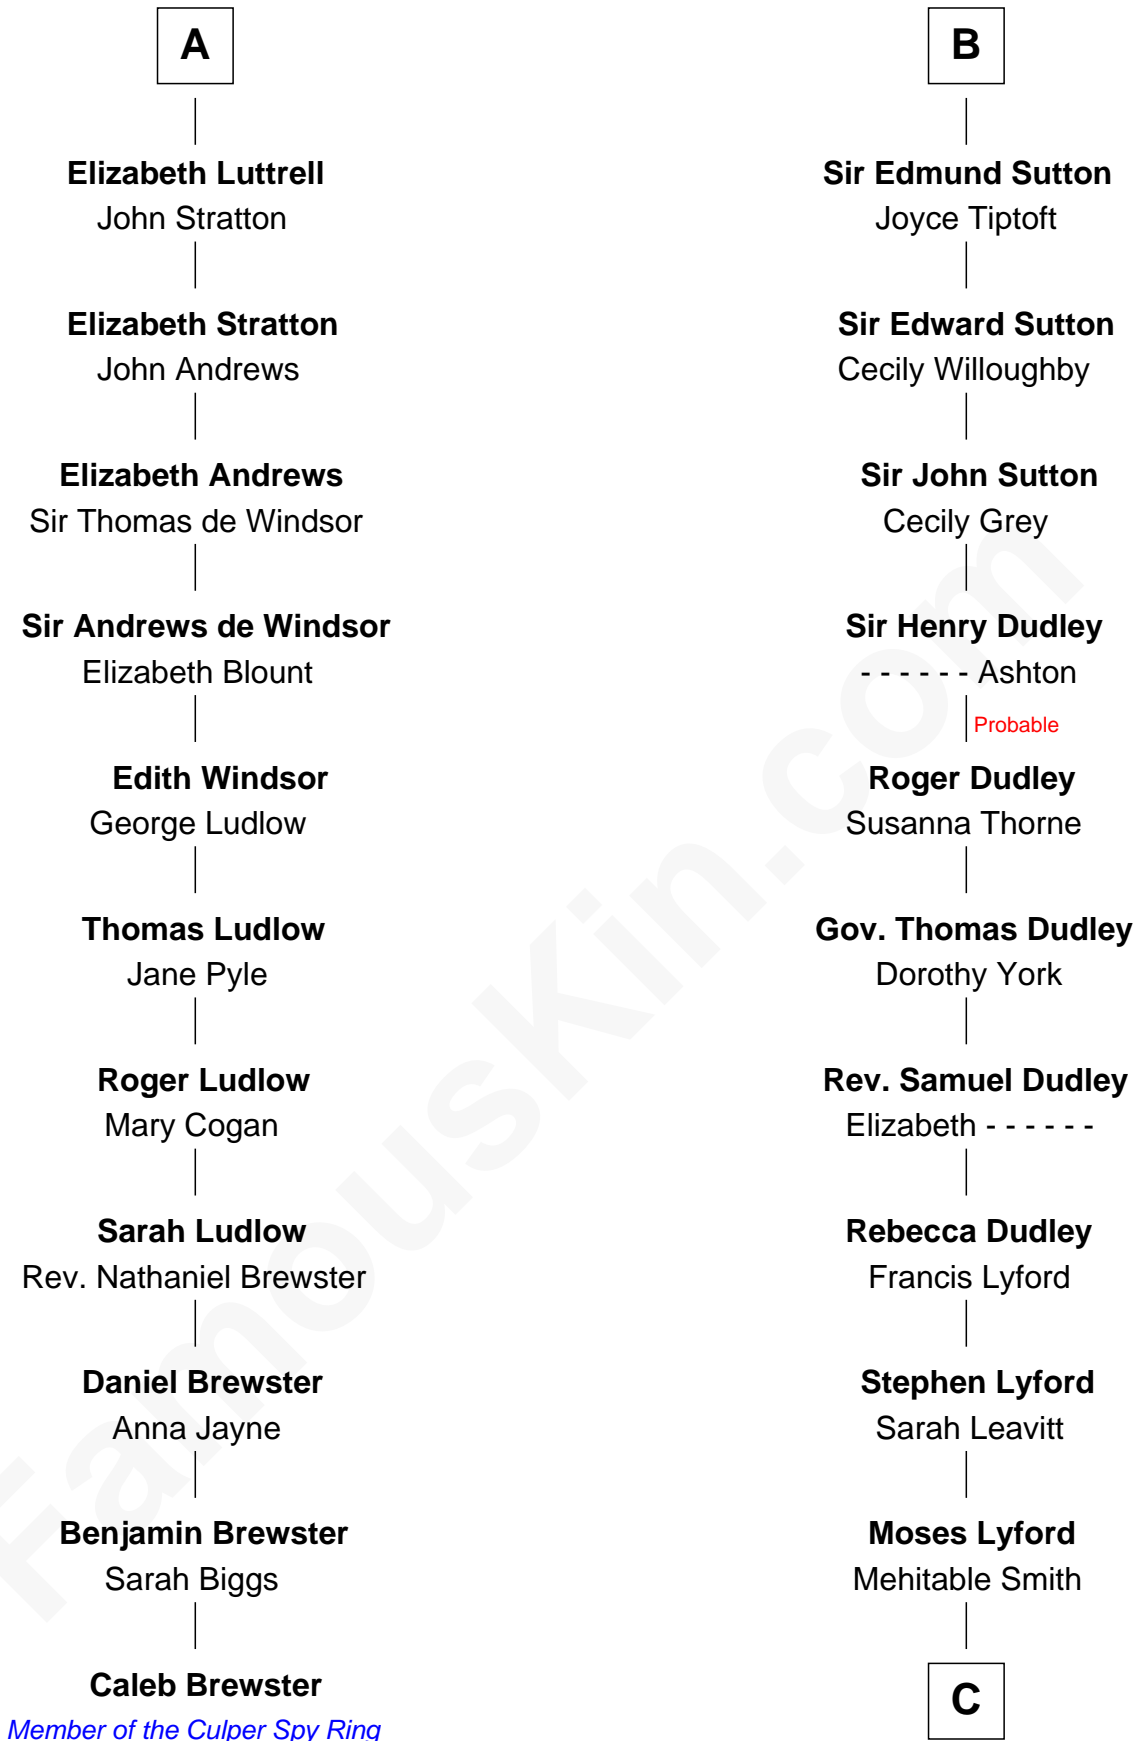

## Relationship Chart of

### Caleb Brewster

*Member of the Culper Spy Ring during the American Revolution*

17th cousin 3 times removed of

**Milton Bradley**

*Founder, Milton Bradley Company*

**C**

**Oliver Smith Lyford**

Elizabeth Johnson