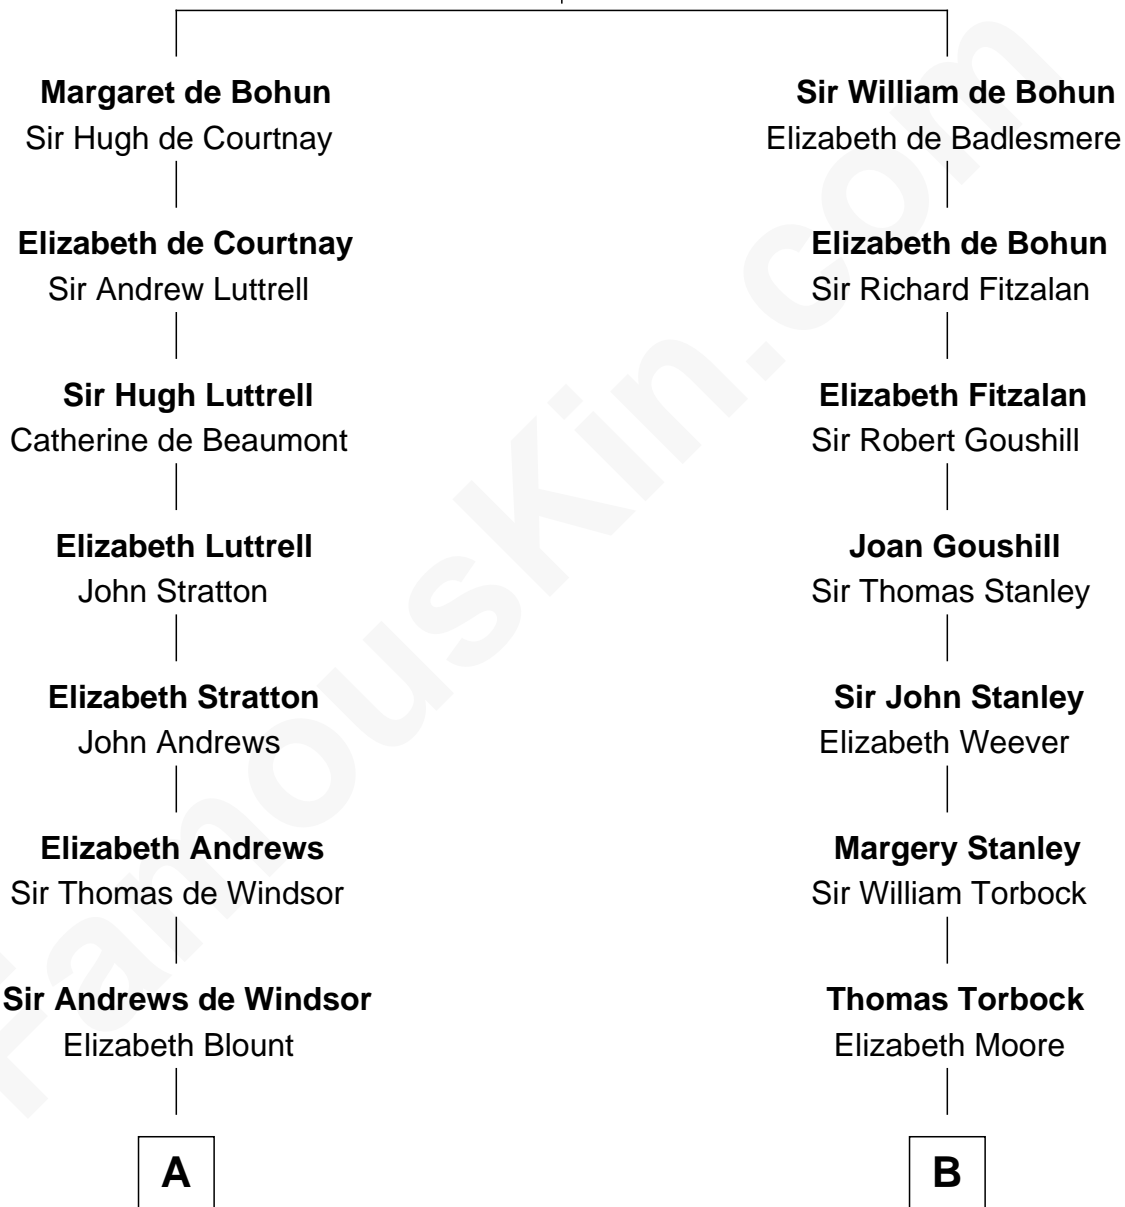

FamousKin.com

Relationship Chart of

Caleb Brewster

Member of the Culper Spy Ring during the American Revolution

13th cousin 5 times removed of

Juliette Gordon Low
Founder of the Girl Scouts

Humphrey de Bohun
Elizabeth Plantagenet

C

Eleanor Lytle Kinzie
William Washington Gordon

Juliette Gordon Low
Founder of the Girl Scouts

FamousKin.com