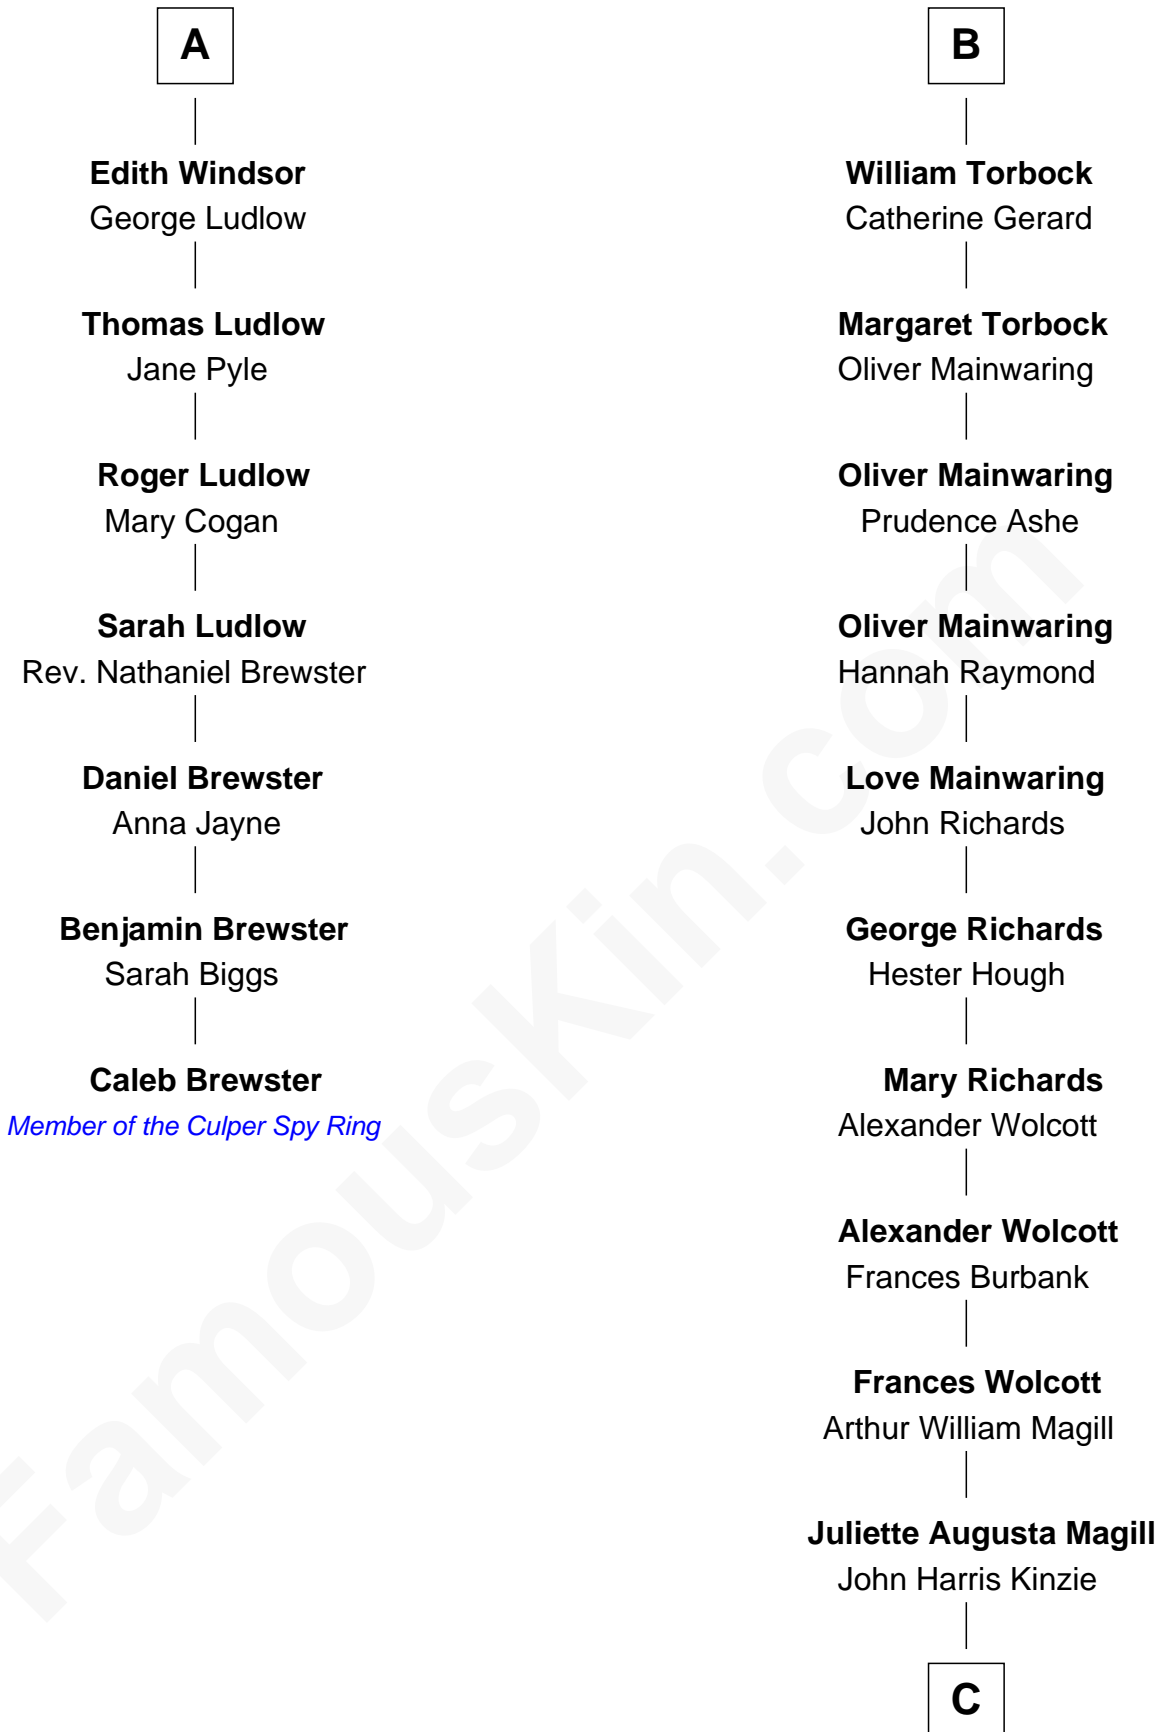

FamousKin.com

Relationship Chart of

Caleb Brewster

Member of the Culper Spy Ring during the American Revolution

13th cousin 5 times removed of

Juliette Gordon Low
Founder of the Girl Scouts

Humphrey de Bohun
Elizabeth Plantagenet

C

Eleanor Lytle Kinzie
William Washington Gordon

Juliette Gordon Low
Founder of the Girl Scouts

FamousKin.com