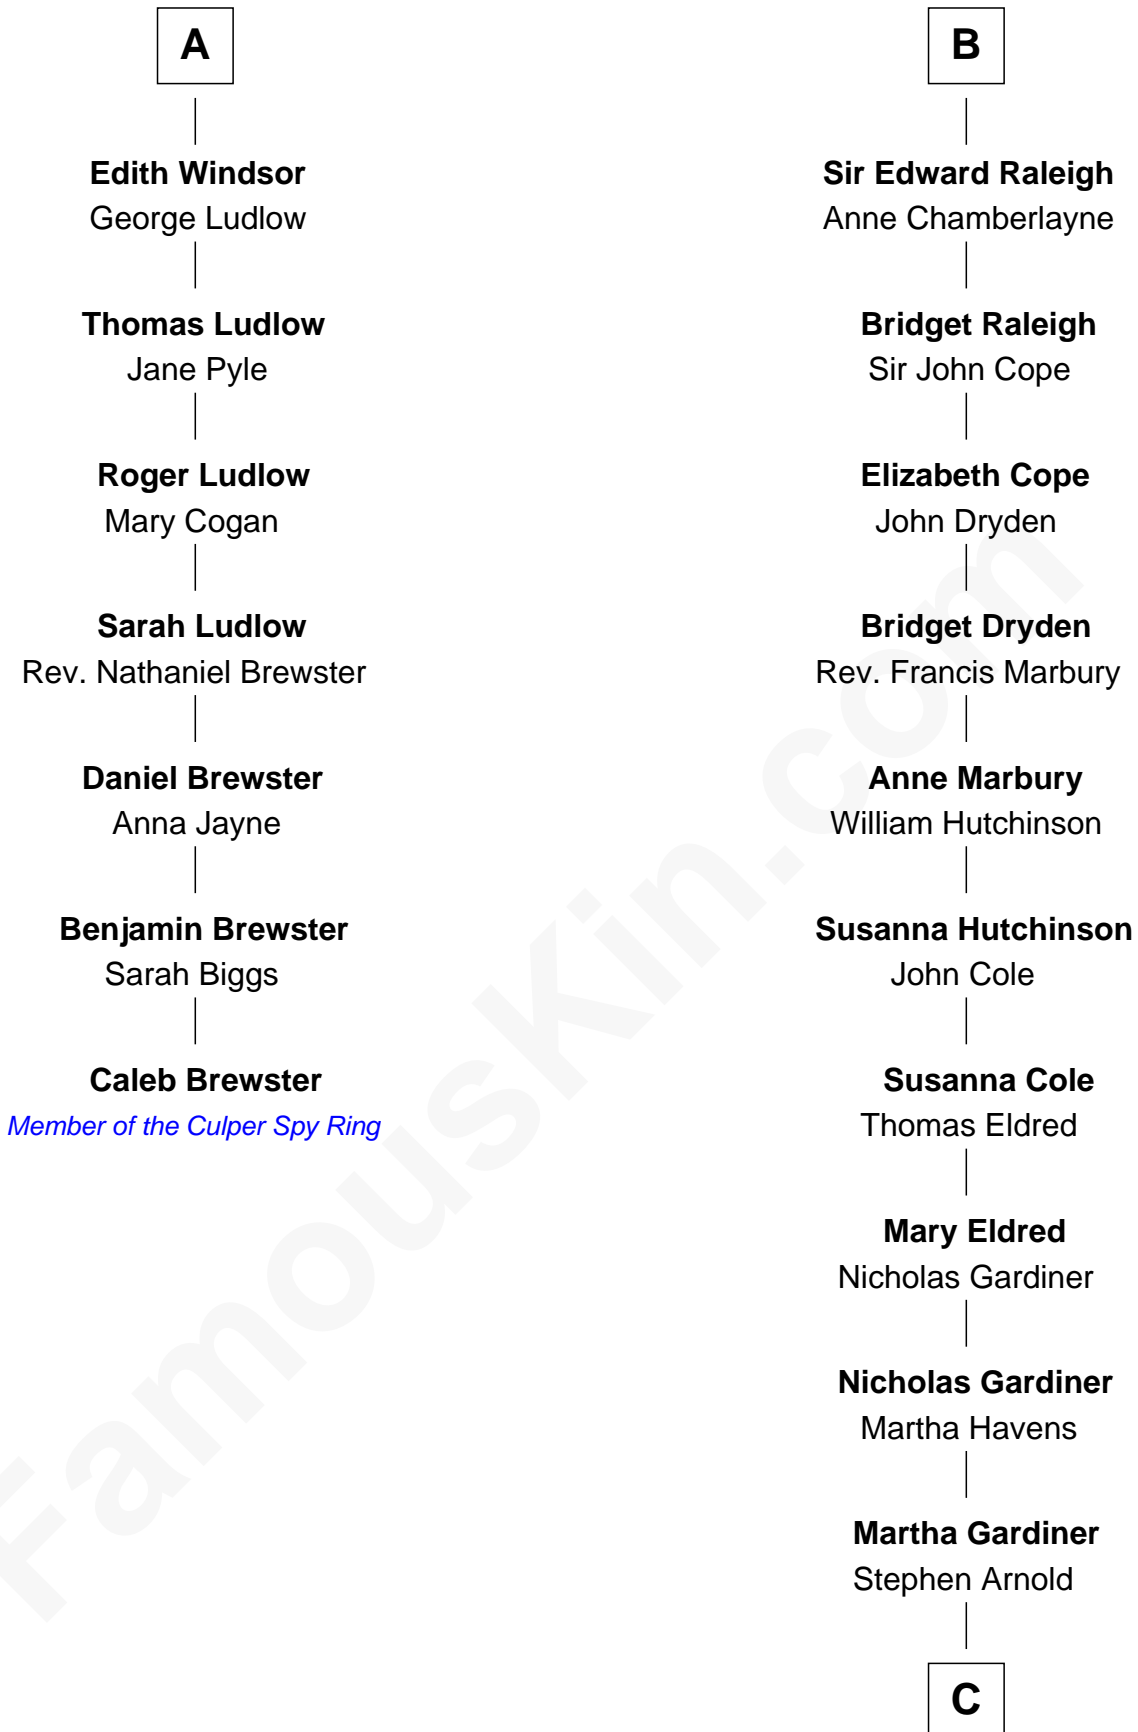

FamousKin.com

Relationship Chart of

Caleb Brewster

Member of the Culper Spy Ring during the American Revolution

13th cousin 6 times removed of

Stephen A. Douglas

Participated in Lincoln-Douglas Debates

C

Martha Arnold
Benajah Douglass

Dr. Stephen Arnold Douglass
Sarah Fiske

Stephen A. Douglas
[The Lincoln-Douglas Debates](#)

FamousKin.com