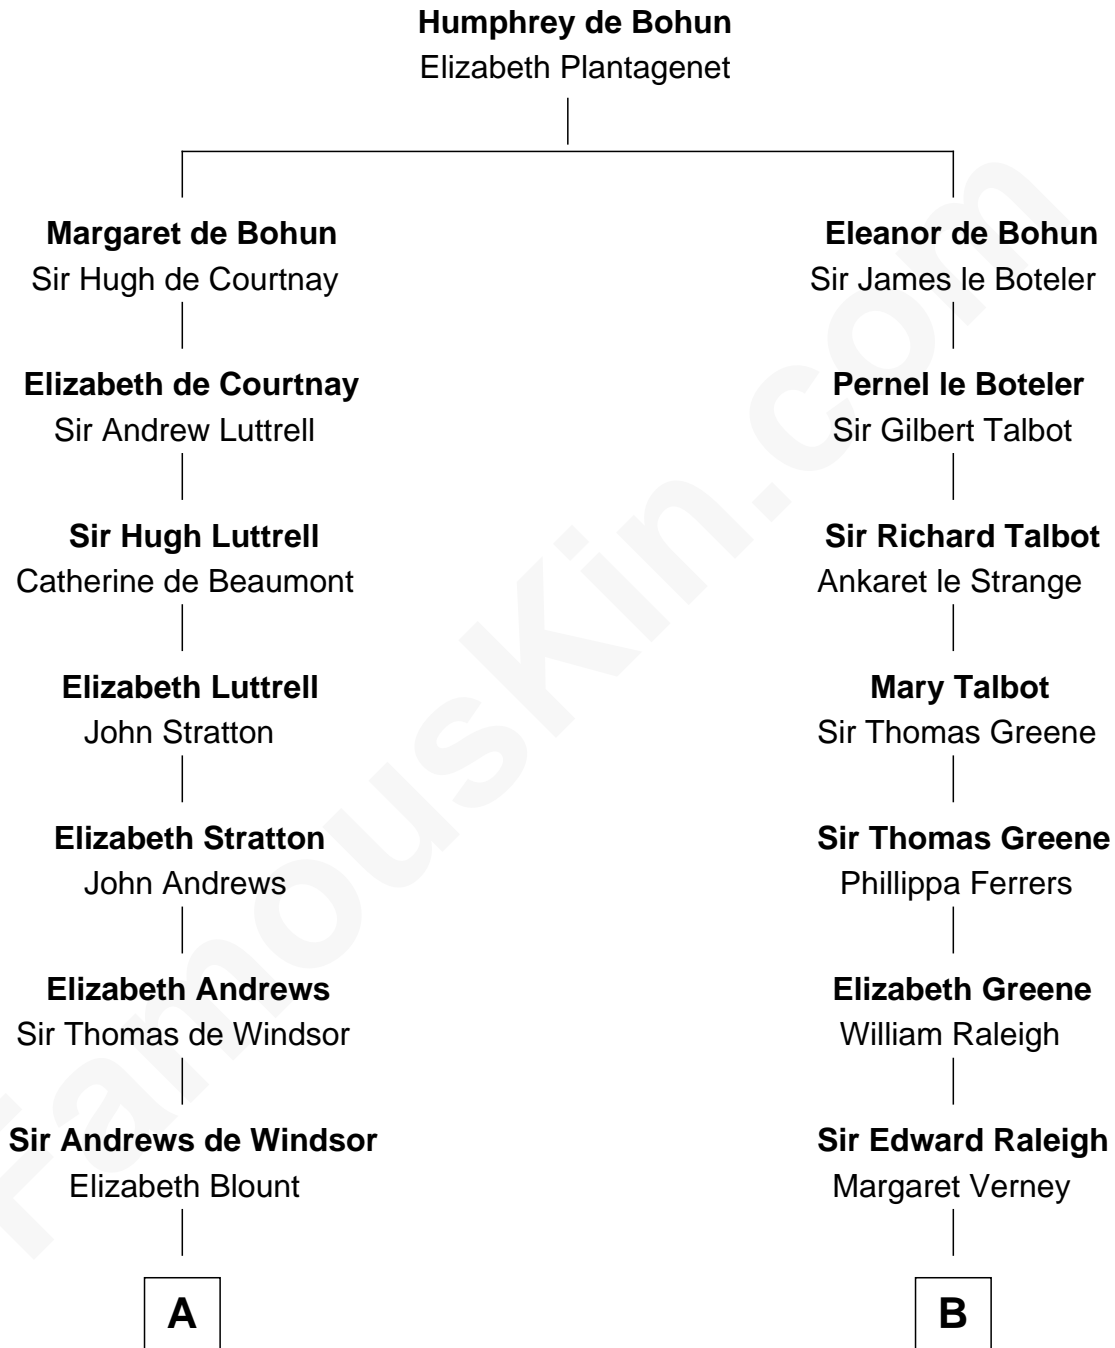

FamousKin.com

Relationship Chart of

Caleb Brewster

Member of the Culper Spy Ring during the American Revolution

13th cousin 6 times removed of

Stephen A. Douglas

Participated in Lincoln-Douglas Debates

C

Martha Arnold
Benajah Douglass

Dr. Stephen Arnold Douglass
Sarah Fiske

Stephen A. Douglas
[The Lincoln-Douglas Debates](#)

FamousKin.com