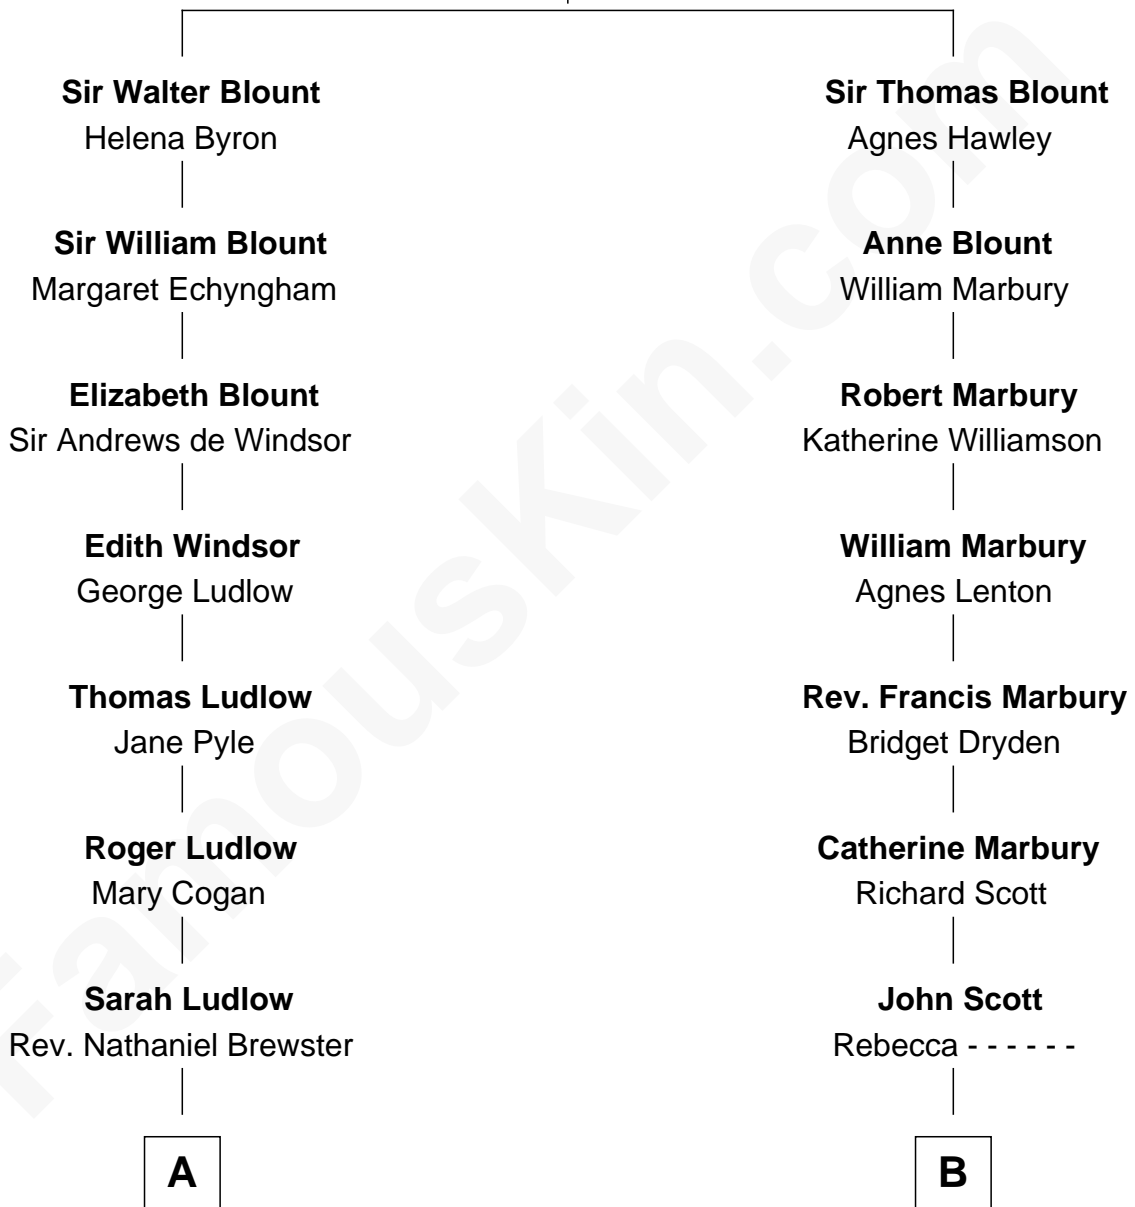

FamousKin.com Relationship Chart of

Caleb Brewster

Member of the Culper Spy Ring during the American Revolution

9th cousin 9 times removed of

Britney Spears

Singer, Entertainer

Sir Thomas Blount
Margaret de Gresley