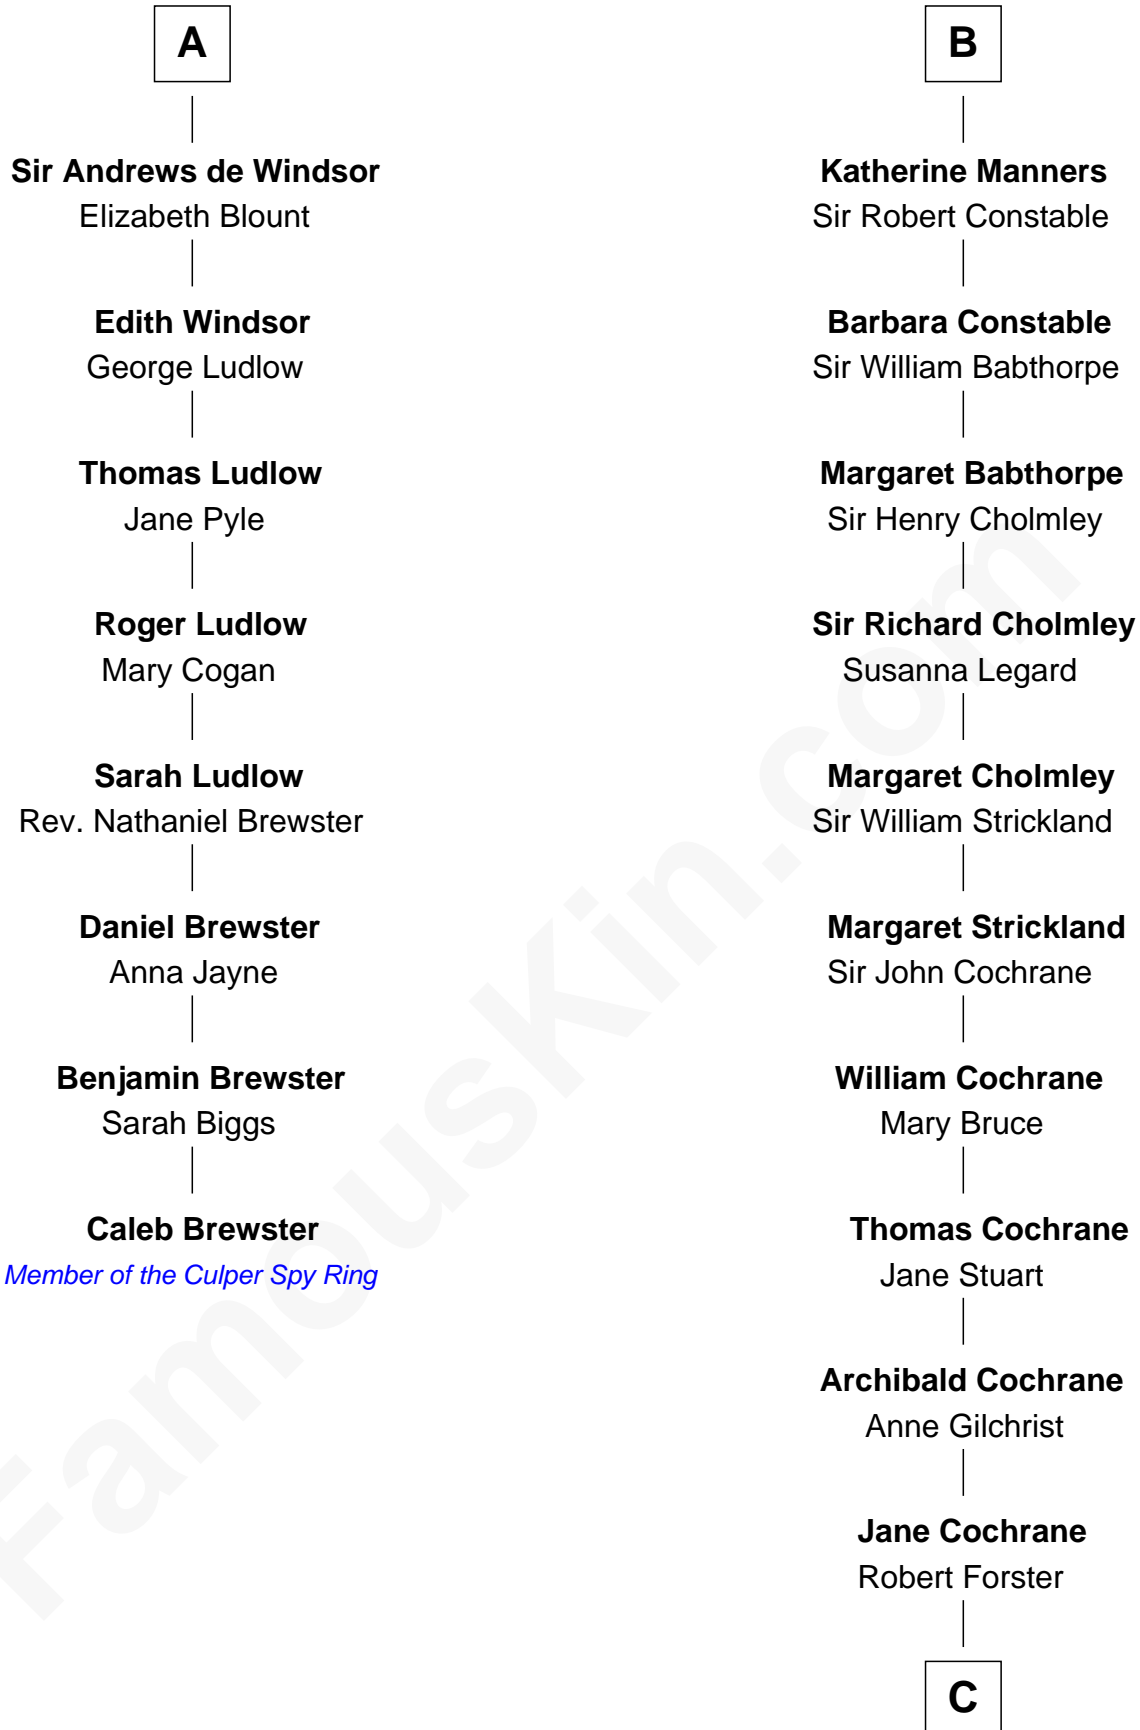

## Relationship Chart of

### Caleb Brewster

*Member of the Culper Spy Ring during the American Revolution*

14th cousin 5 times removed of

**Peter Forster**

*TV and Movie Actor*

**C**

**Lt-Col. Frederic Blanco Forster**  
Marian Jennette Sophia De Carteret

**Frederic Percy Cochrane Forster**  
Alice Mary Biggs

**Peter Forster**  
*TV and Movie Actor*

FamousKin.com