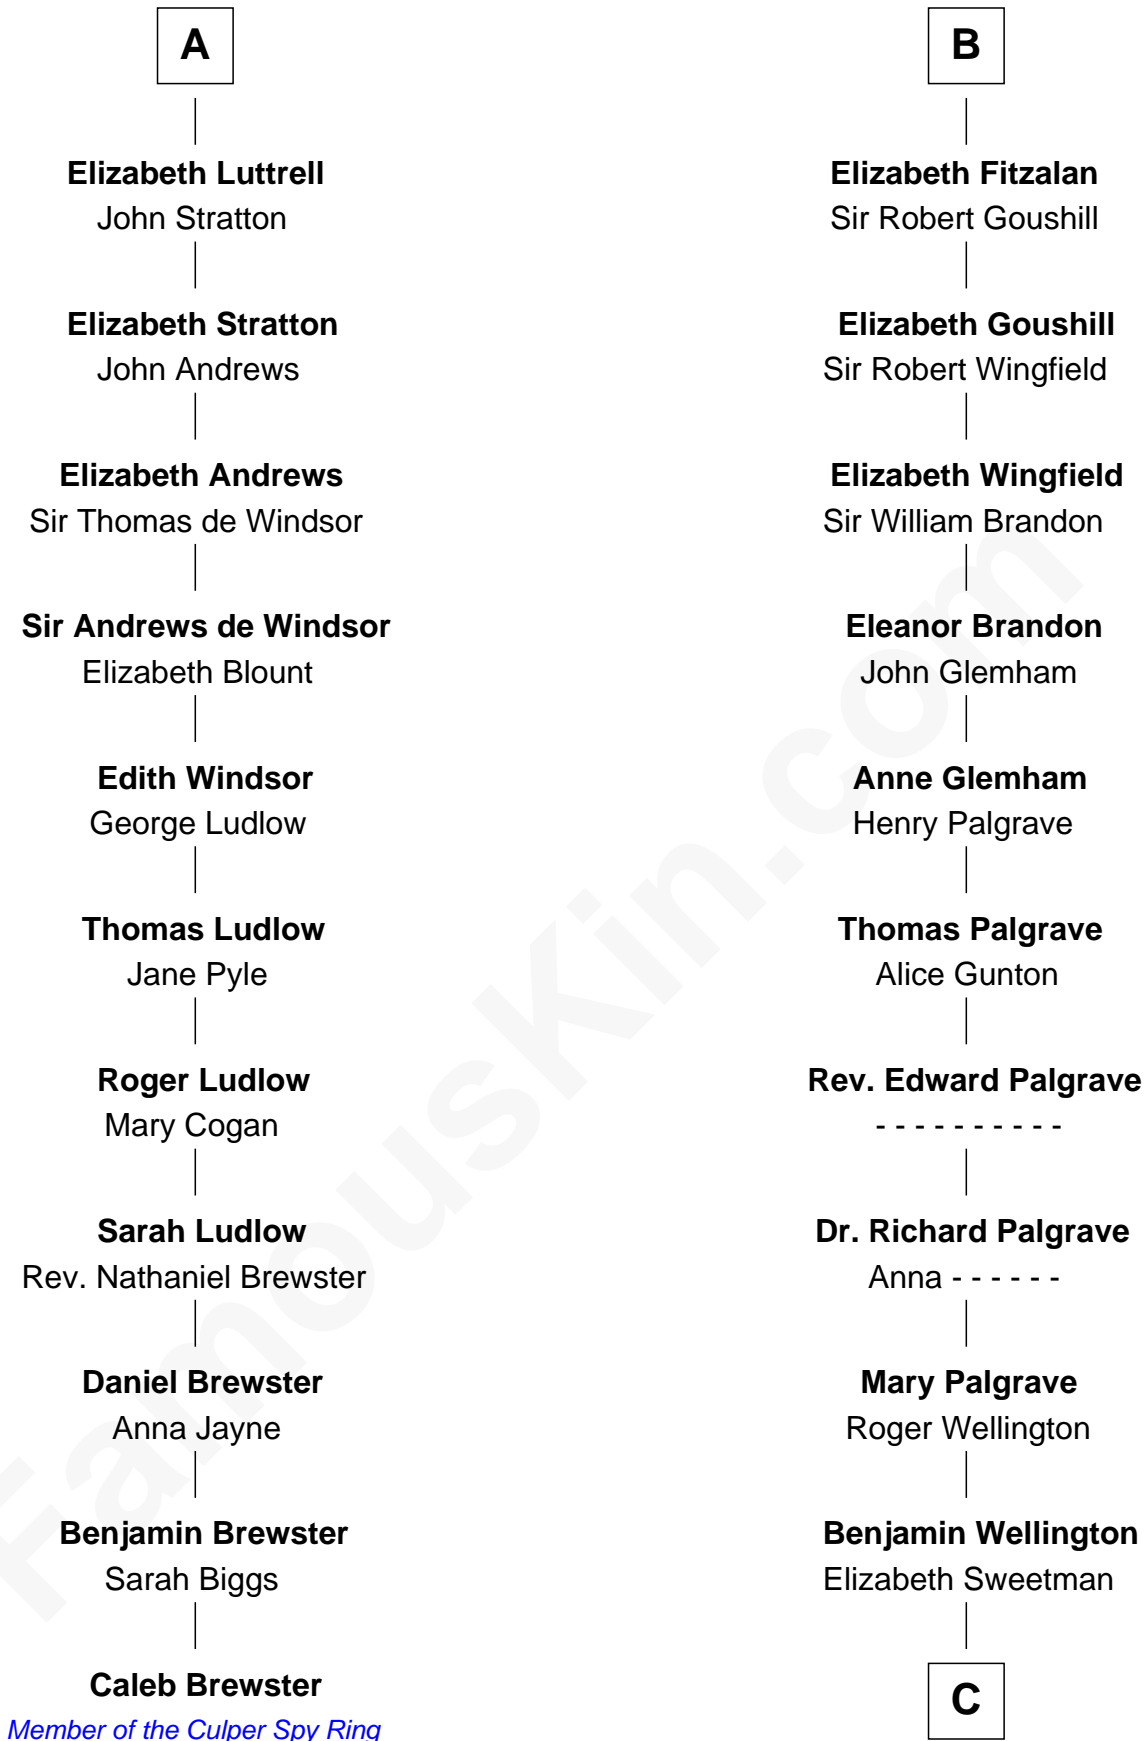

FamousKin.com

Relationship Chart of

Caleb Brewster

Member of the Culper Spy Ring during the American Revolution

17th cousin 1 time removed of

Roger Sherman

Signer of the Declaration of Independence

Saher de Quincy
Margaret de Beaumont

C

—
Mehetable Wellington

William Sherman

—
Roger Sherman

Signer of Declaration of Independence

FamousKin.com