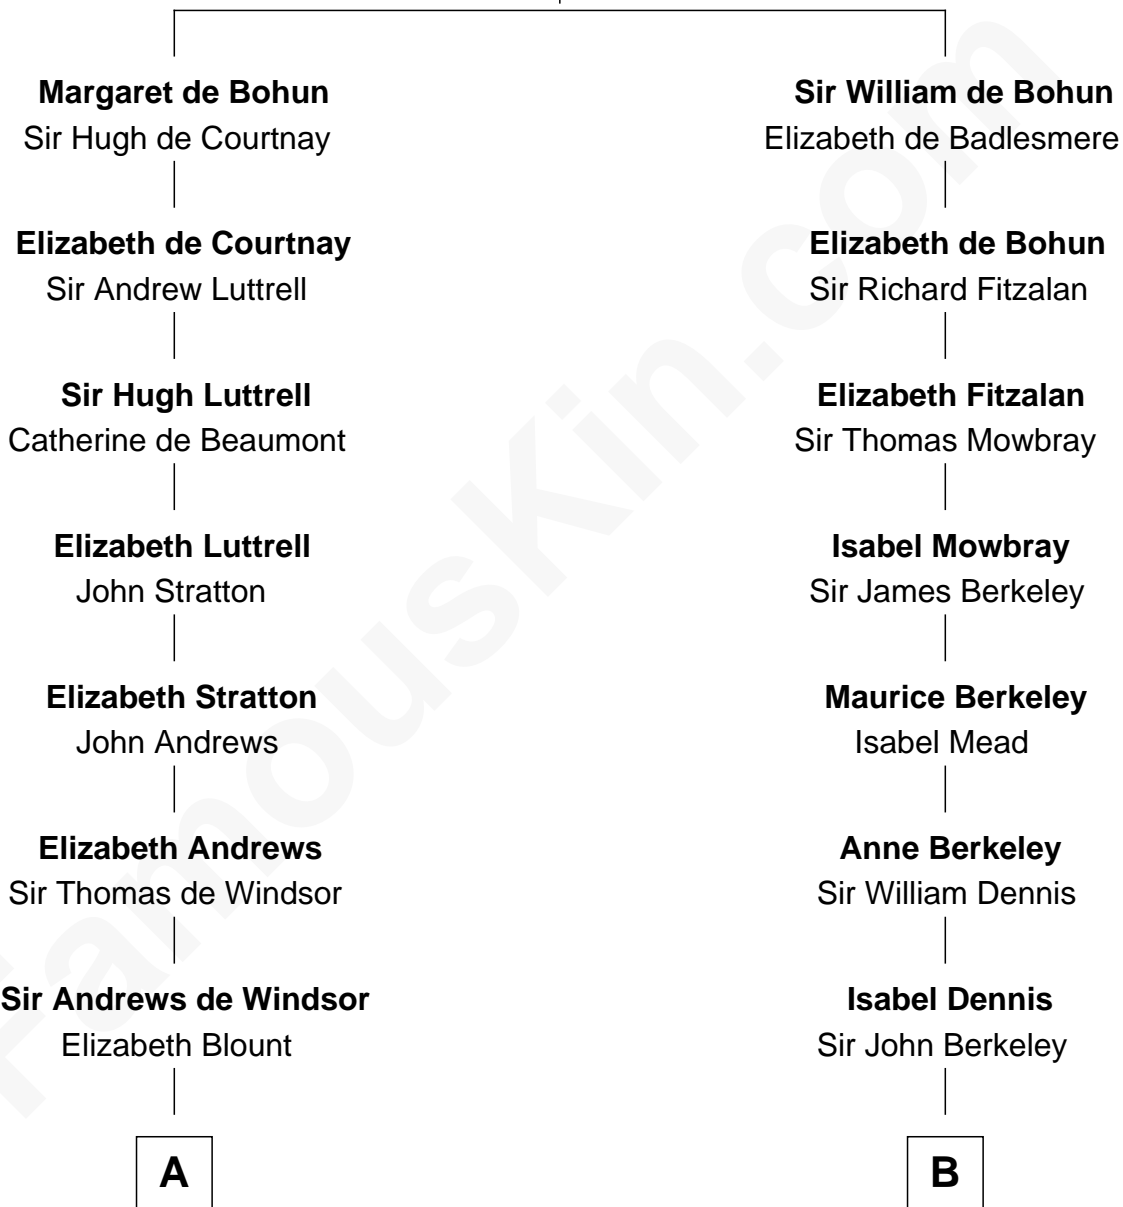

FamousKin.com

Relationship Chart of

Caleb Brewster

Member of the Culper Spy Ring during the American Revolution

13th cousin 5 times removed of

General Douglas MacArthur
U.S. Army - World War II

Humphrey de Bohun
Elizabeth Plantagenet

C

Gen. Arthur MacArthur

Mary Pinckney Hardy

General Douglas MacArthur

U.S. Army - World War II

FamousKin.com