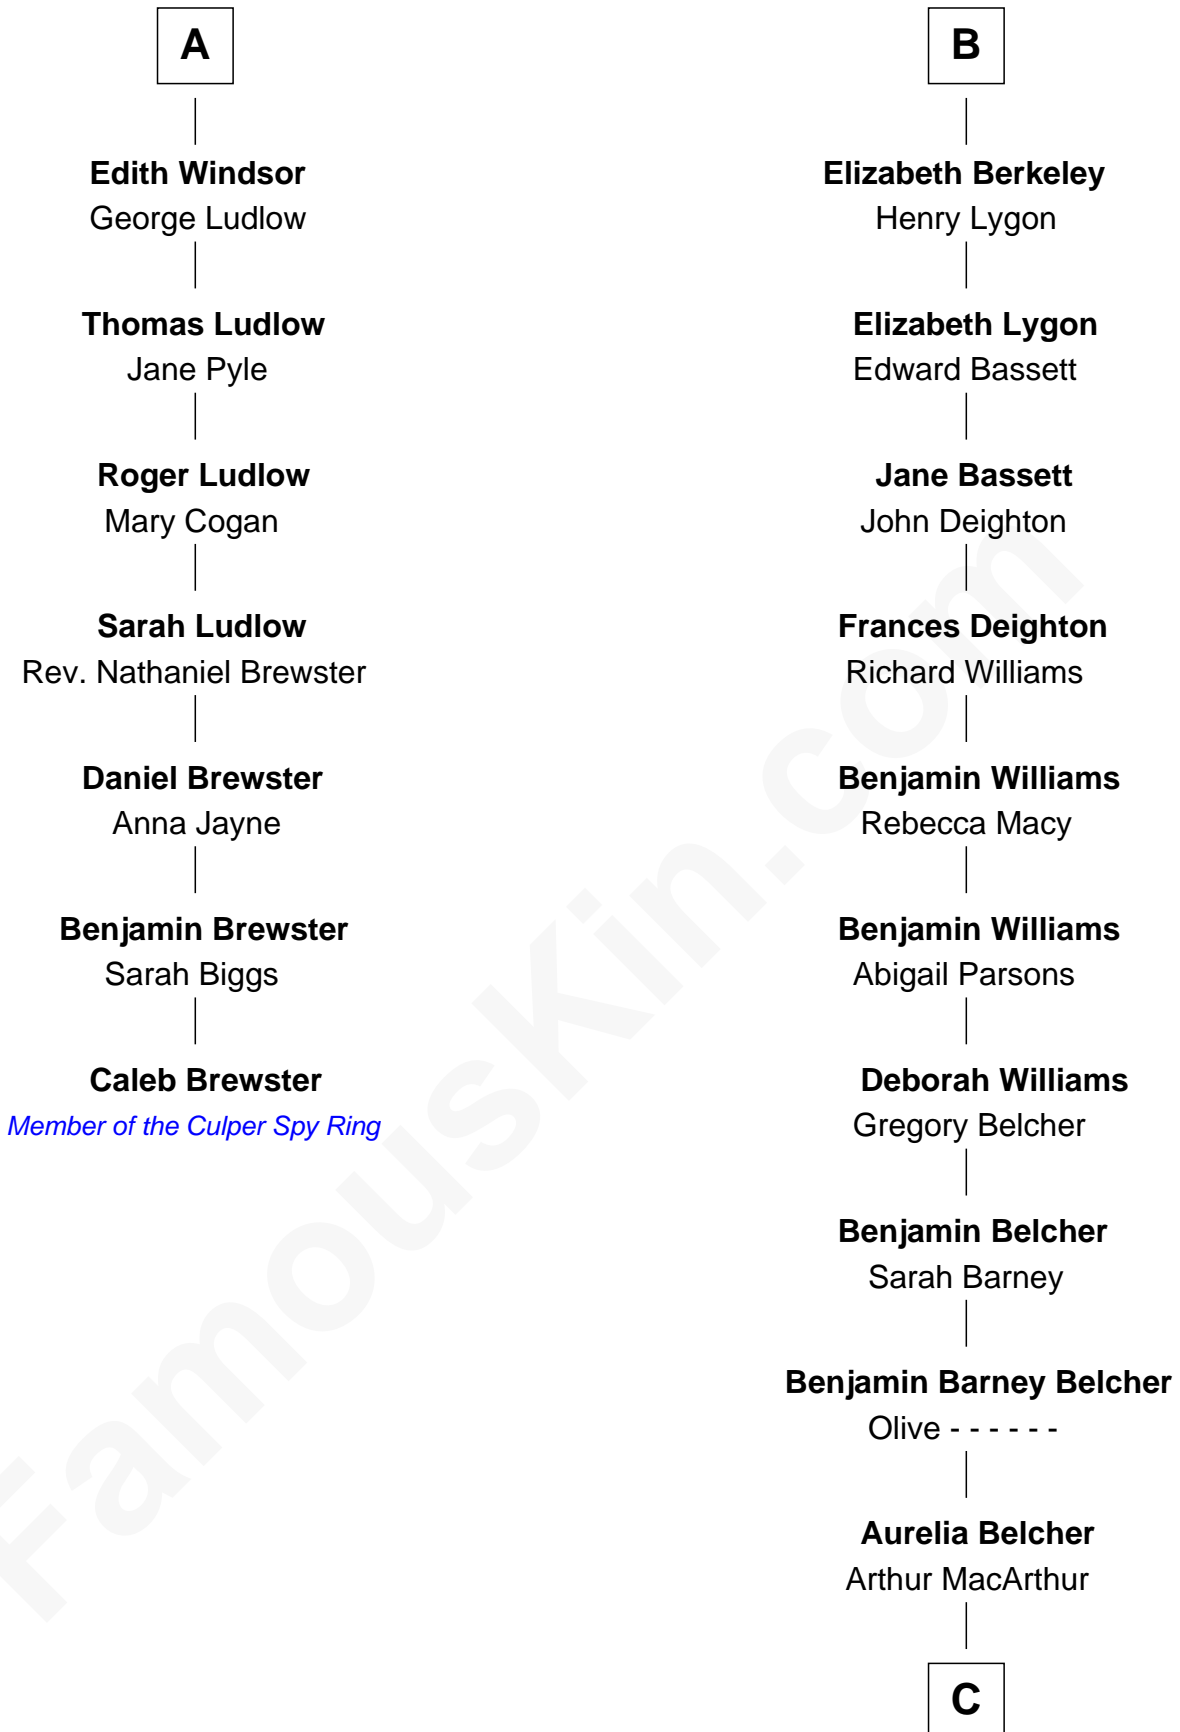

FamousKin.com

Relationship Chart of

Caleb Brewster

Member of the Culper Spy Ring during the American Revolution

13th cousin 5 times removed of

General Douglas MacArthur
U.S. Army - World War II

Humphrey de Bohun
Elizabeth Plantagenet

C

Gen. Arthur MacArthur

Mary Pinckney Hardy

General Douglas MacArthur

U.S. Army - World War II

FamousKin.com