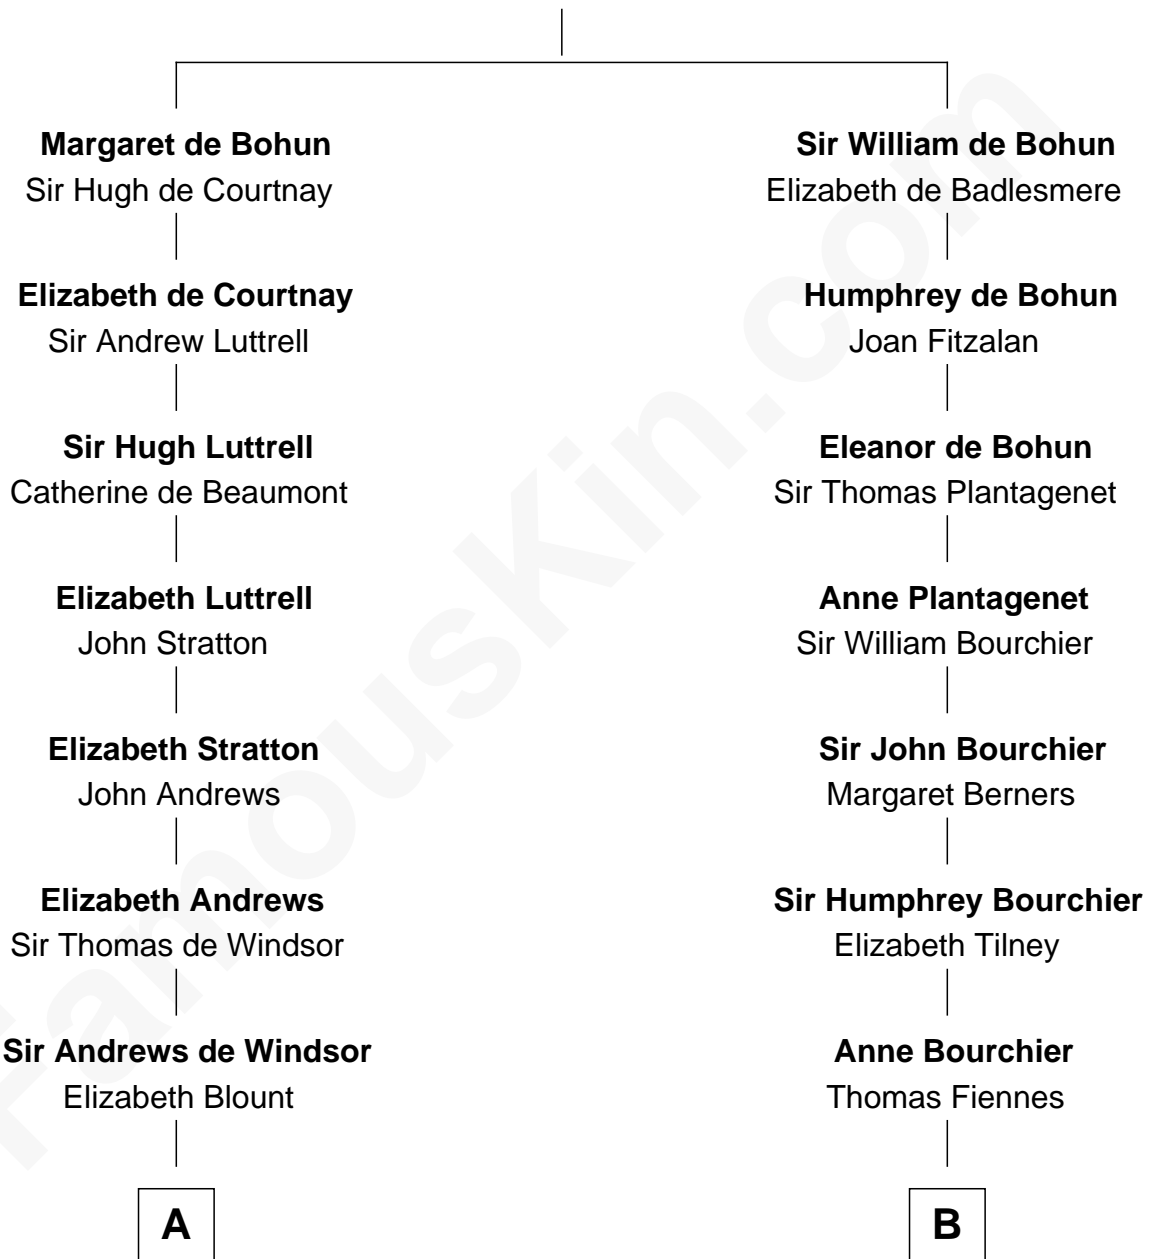

FamousKin.com

Relationship Chart of

Caleb Brewster

Member of the Culper Spy Ring during the American Revolution

13th cousin 7 times removed of

Frank Lloyd Wright
American Architect

Humphrey de Bohun
Elizabeth Plantagenet

C

—
Martha Hubbard

David Wright
—

Rev. David Wright

Abigail Goddard
—

William Carey Wright

Anna Lloyd Jones
—

Frank Lloyd Wright