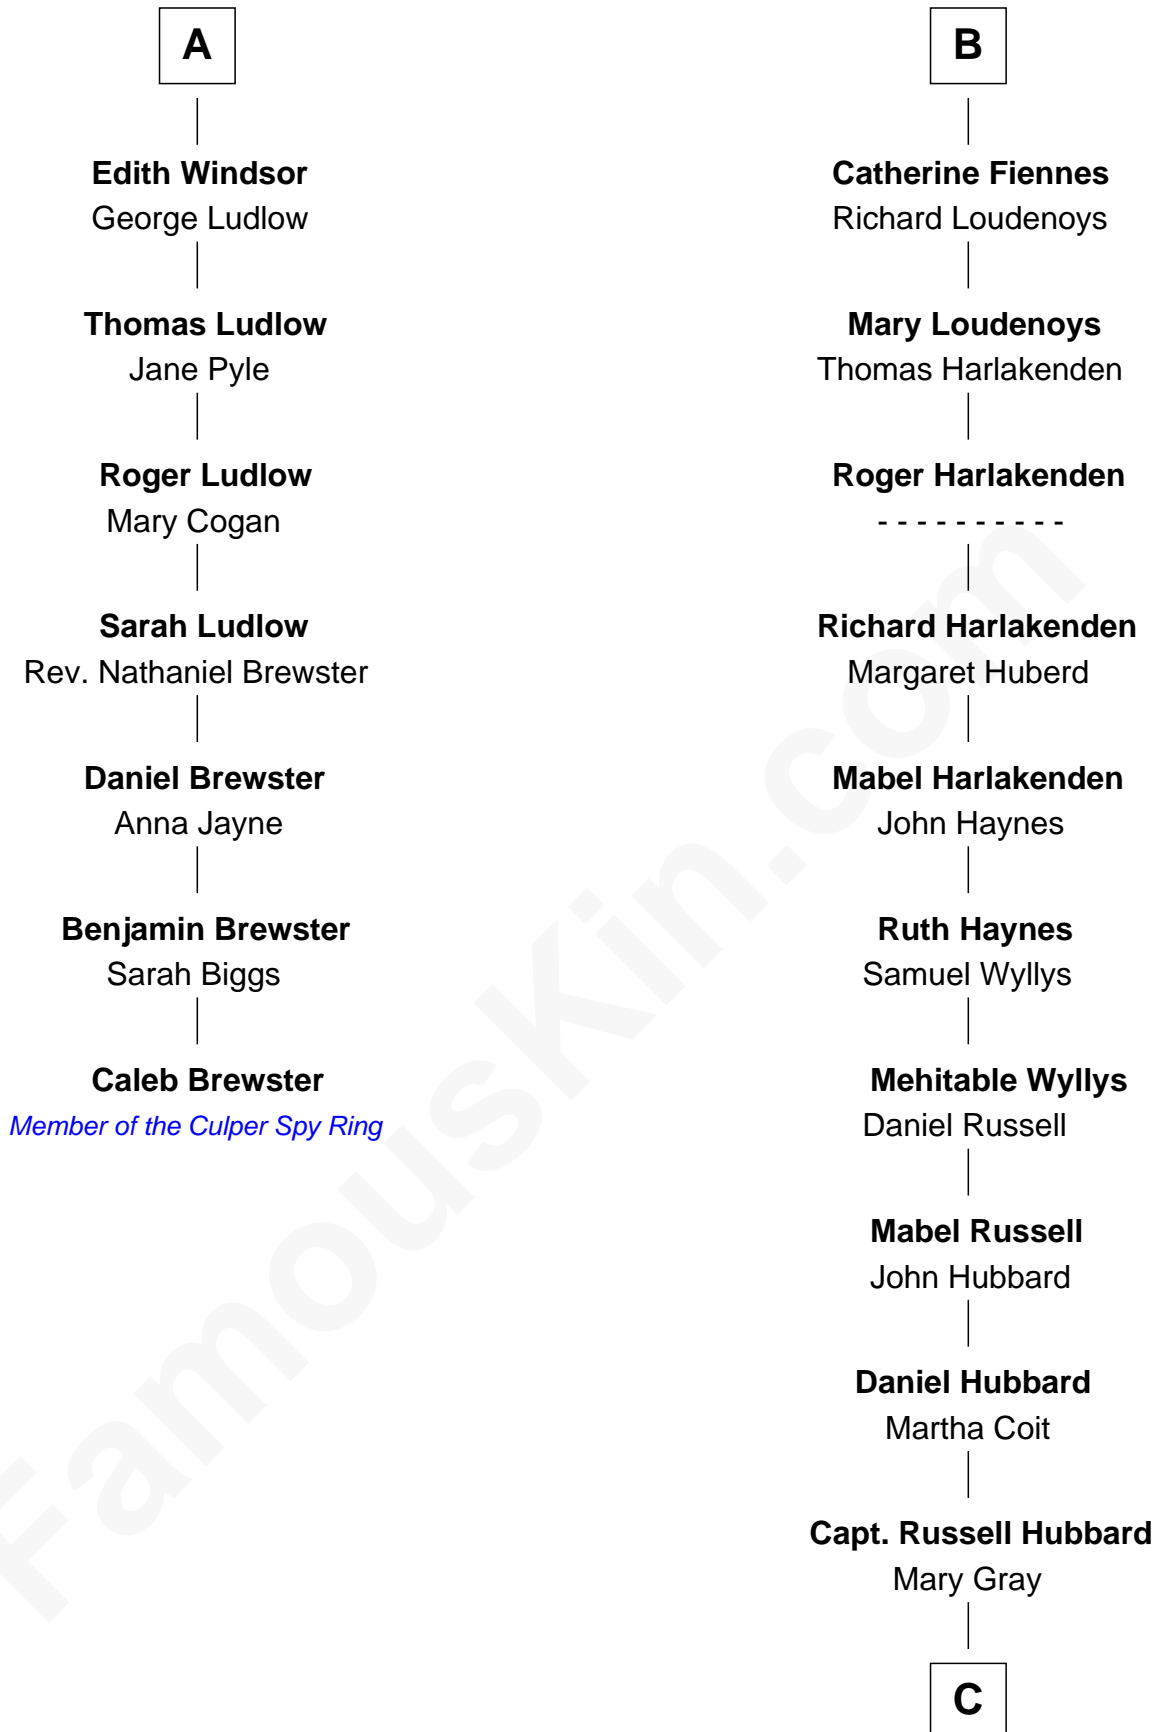

FamousKin.com

Relationship Chart of

Caleb Brewster

Member of the Culper Spy Ring during the American Revolution

13th cousin 7 times removed of

Frank Lloyd Wright
American Architect

Humphrey de Bohun
Elizabeth Plantagenet

C

—
Martha Hubbard

David Wright
—

Rev. David Wright

Abigail Goddard
—

William Carey Wright

Anna Lloyd Jones
—

Frank Lloyd Wright