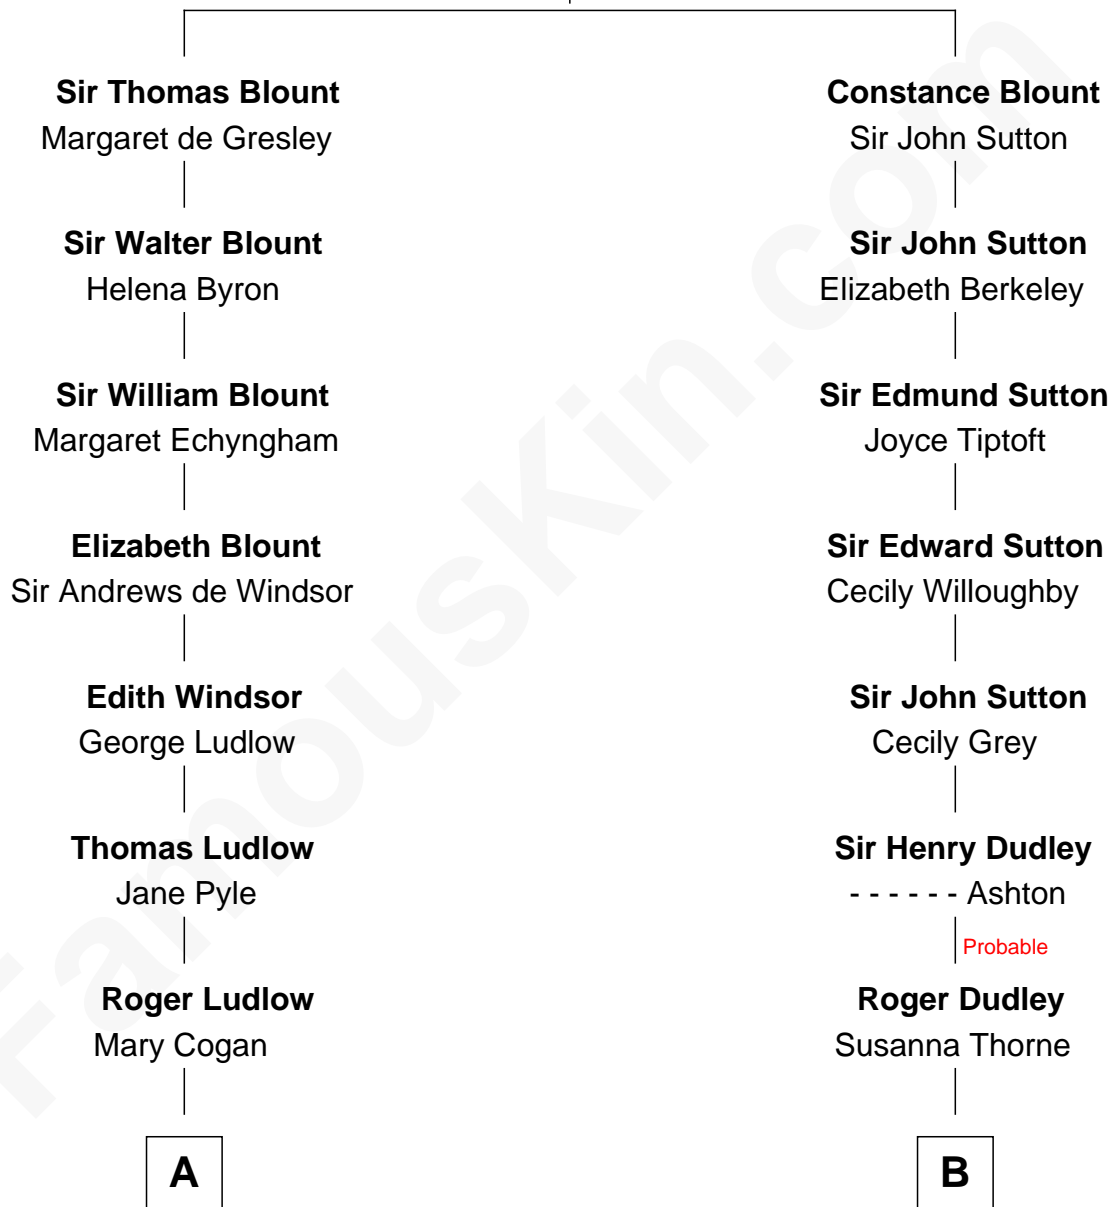

FamousKin.com

Relationship Chart of

Caleb Brewster

Member of the Culper Spy Ring during the American Revolution

10th cousin 9 times removed of

Kyra Sedgwick

TV and Movie Actress

Sir Walter Blount

Sancha de Ayala

C

Robert Minturn Sedgwick

Helen Peabody

Henry Dwight Sedgwick

Patricia Ann Rosenwald

Kyra Sedgwick

TV and Movie Actress