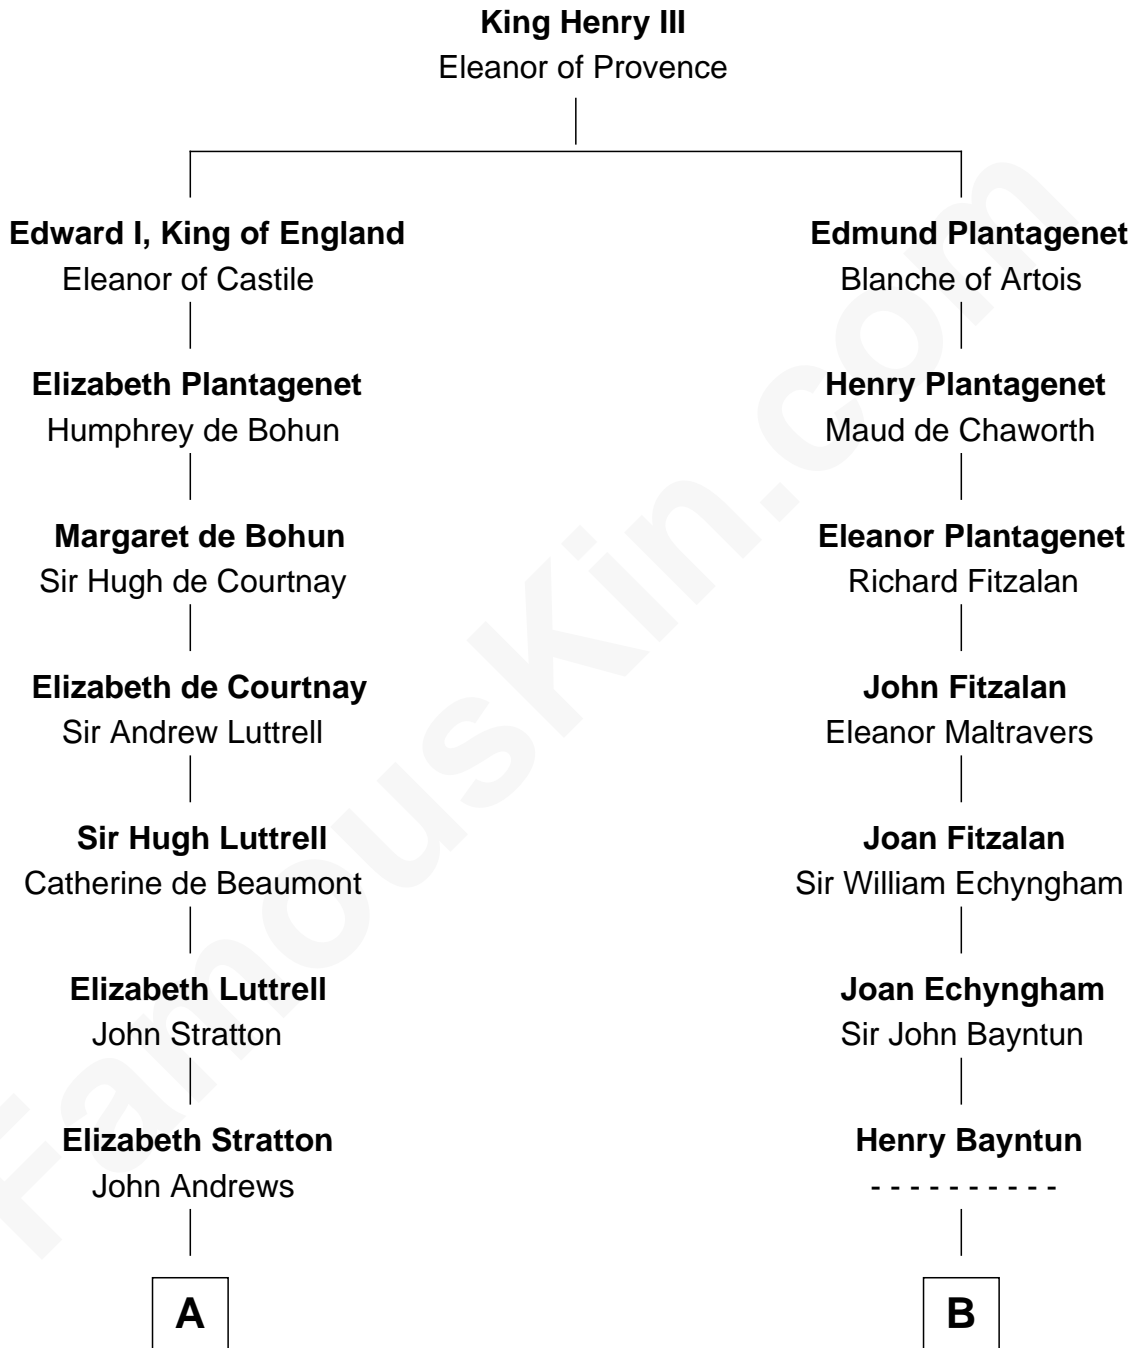

FamousKin.com

Relationship Chart of

Caleb Brewster

Member of the Culper Spy Ring during the American Revolution

15th cousin 6 times removed of

Kyra Sedgwick

TV and Movie Actress

C

Samuel Endicott Peabody

Marianne Cabot Lee

Rev. Dr. Endicott Peabody

Fannie Peabody

Helen Peabody

Robert Minturn Sedgwick

Henry Dwight Sedgwick

Patricia Ann Rosenwald