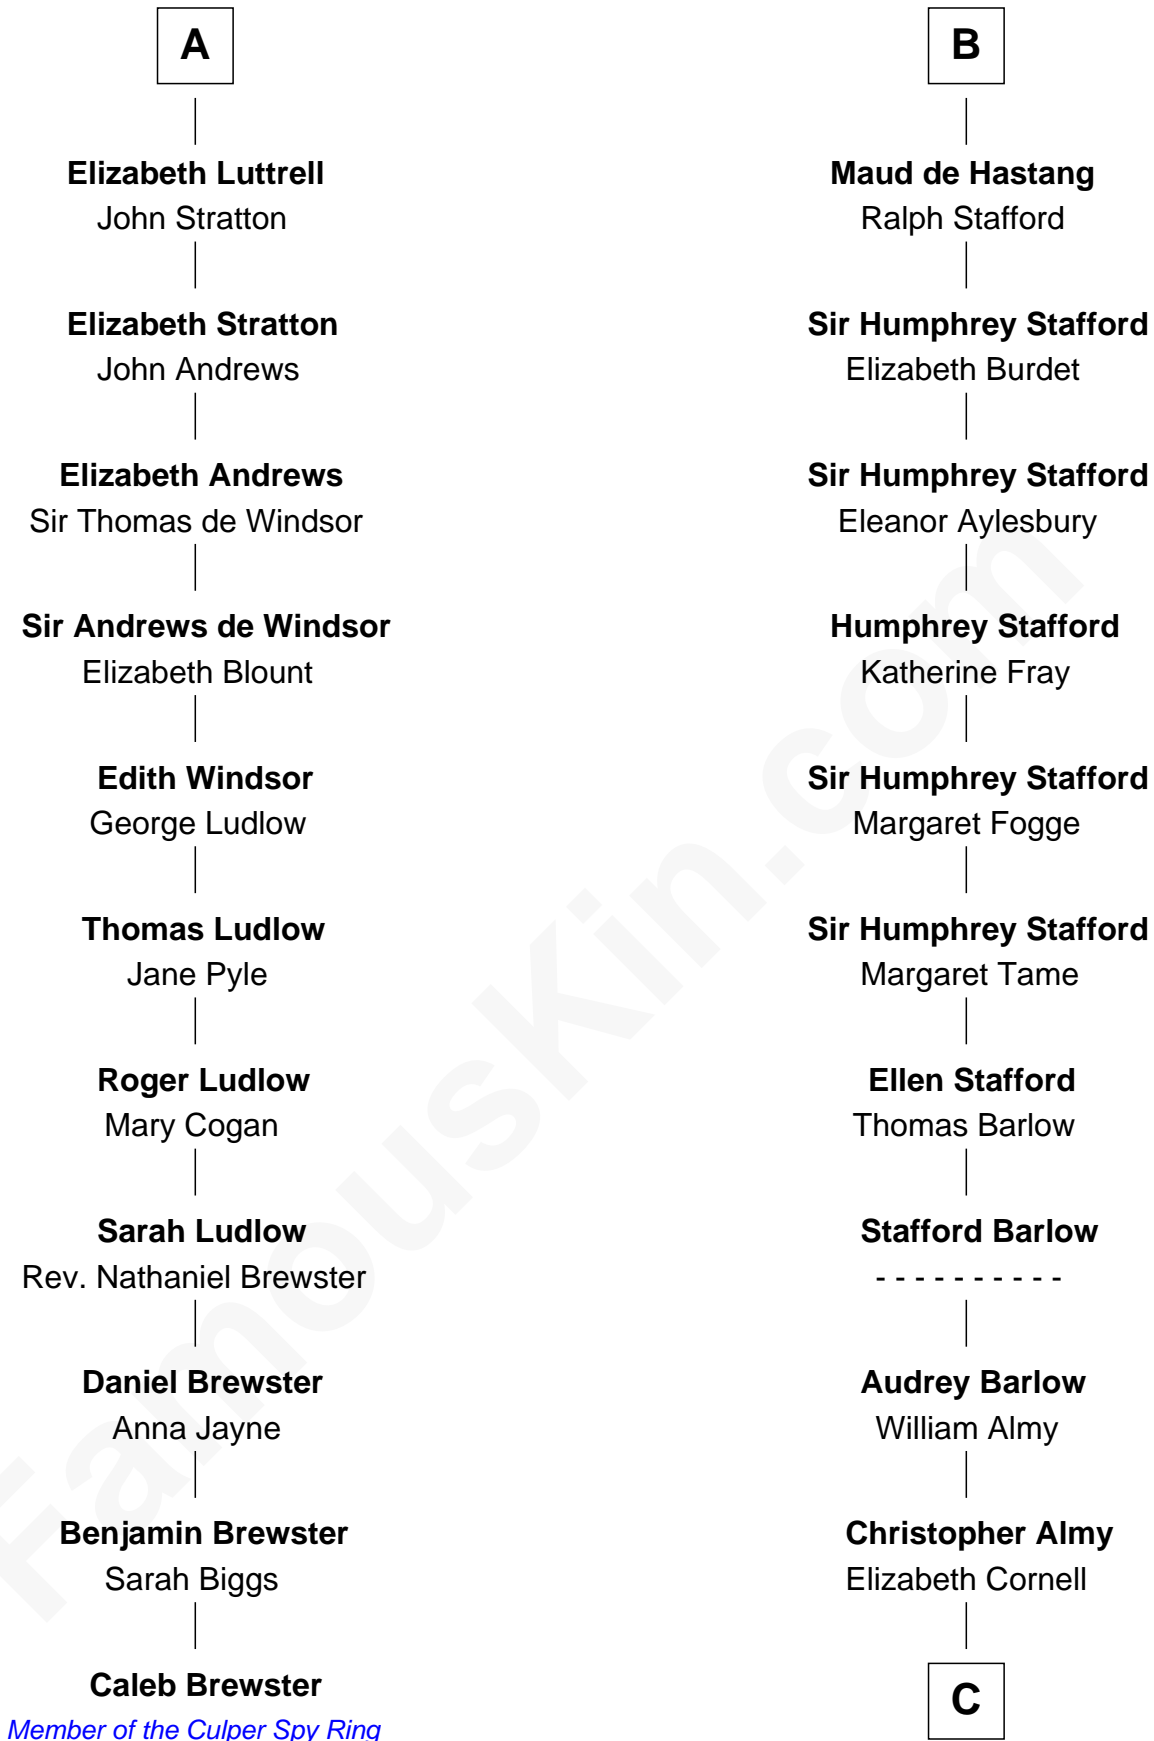

FamousKin.com

Relationship Chart of

Caleb Brewster

Member of the Culper Spy Ring during the American Revolution

17th cousin 2 times removed of

William Ellery

Signer of the Declaration of Independence

Henry II, King of England

with wife
Eleanor of Aquitaine

not married
Ida de Tony

John, King of England
Isabelle of Angoulême

Sir William Longespee
Ela of Salisbury

Henry III, King of England
Eleanor of Provence

Ida Longespee
Sir William de Beauchamp

Edward I, King of England
Eleanor of Castile

Beatrice de Beauchamp
Thomas FitzOtto

Elizabeth Plantagenet
Humphrey de Bohun

Maud FitzThomas
John de Botetourte

Margaret de Bohun
Sir Hugh de Courtney

Ada de Botetourte
Sir John de St. Philibert

Elizabeth de Courtney
Sir Andrew Luttrell

Maud de St. Philibert
Sir Warin Trussell

Sir Hugh Luttrell
Catherine de Beaumont

Maud Trussell
Sir John de Hastang

A

B

C

Col. Job Almy