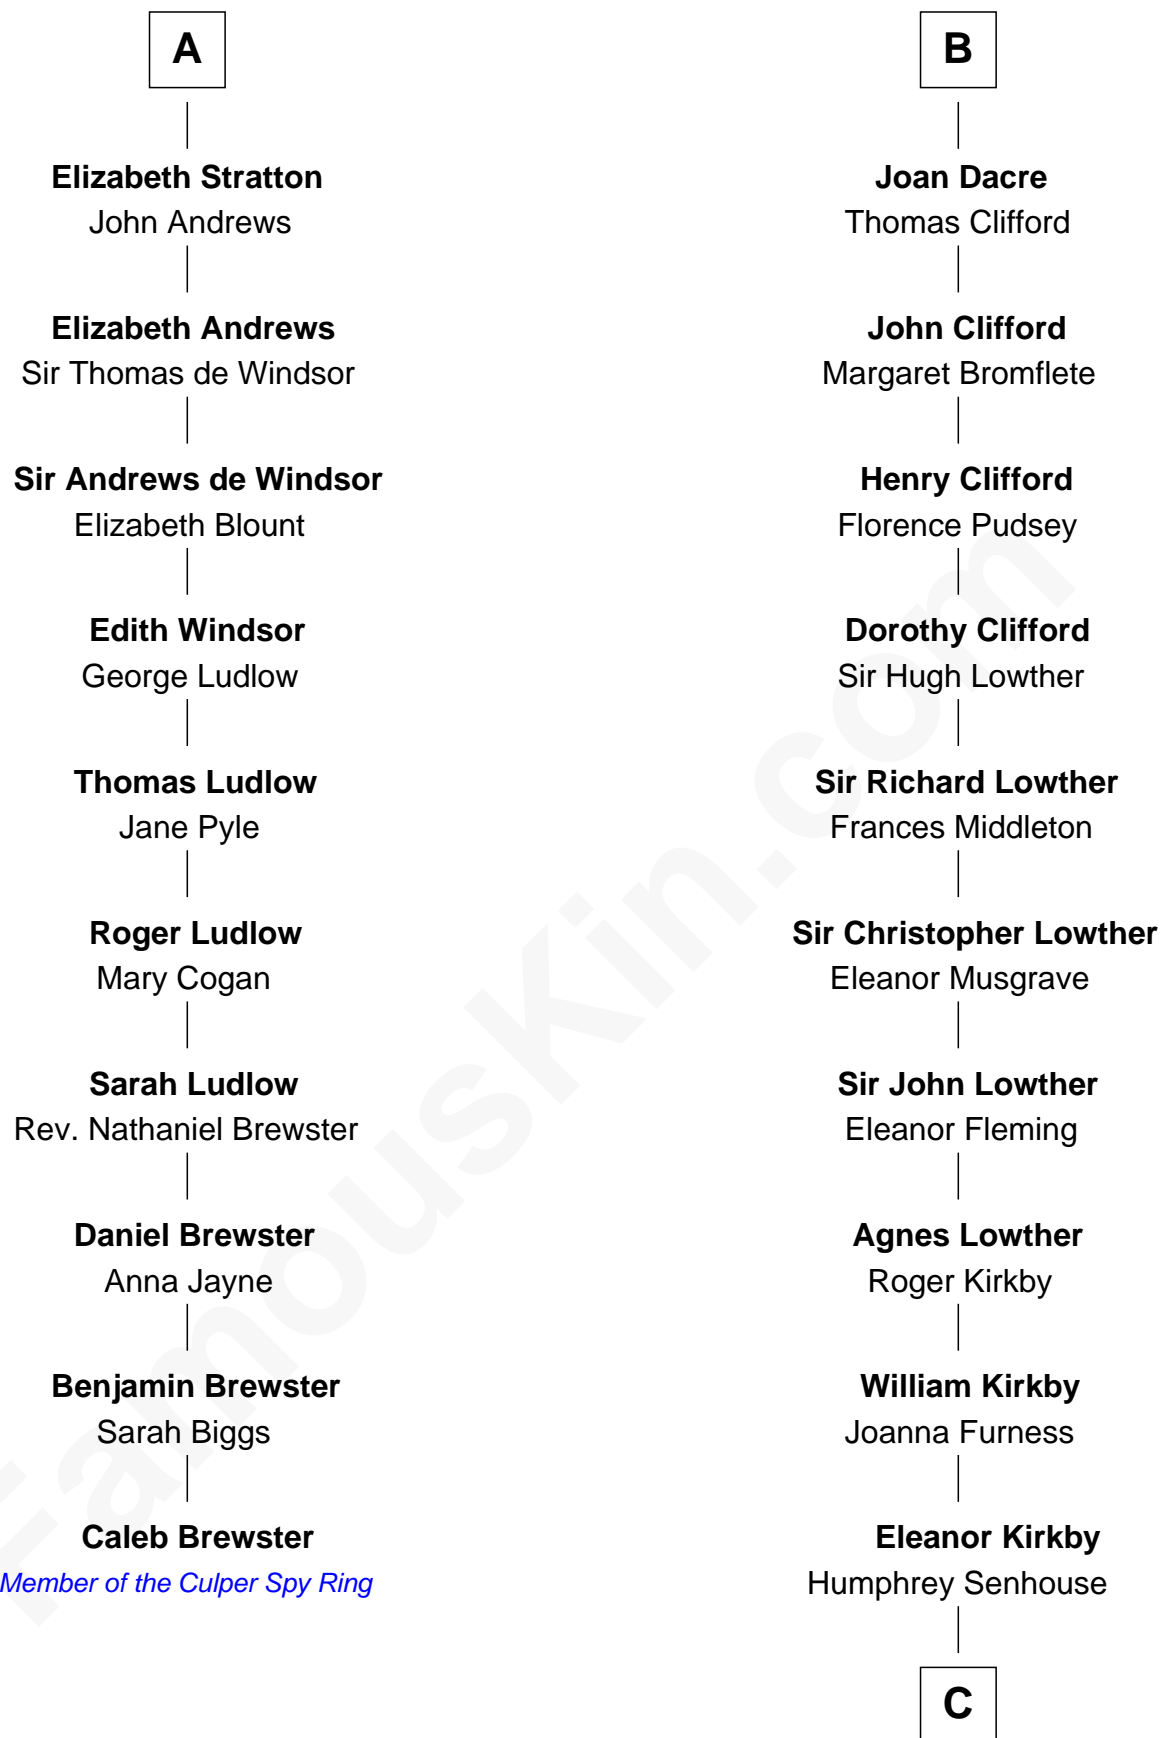

# FamousKin.com Relationship Chart of

**Caleb Brewster**

*Member of the Culper Spy Ring during the American Revolution*

**16th cousin 3 times removed of**

**Fletcher Christian**

*Leader of the mutiny on the Bounty*

**A**

**Alice de Bohun**

Roger V de Toeni

**Ralph VII de Toeni**

Mary - - - - -

**Alice de Toeni**

Guy de Beauchamp

**Sir Thomas de Beauchamp**

Katherine de Mortimer

**Philippa de Beauchamp**

Sir Hugh de Stafford

**Margaret de Stafford**

Sir Ralph Neville

**Philippe Neville**

Sir Thomas Dacre

**B**

**C**

—  
**Bridget Senhouse**

John Christian

—  
**Charles Christian**

Anne Dixon

—  
**Fletcher Christian**

*Leader of the mutiny on the Bounty*

FamousKin.com