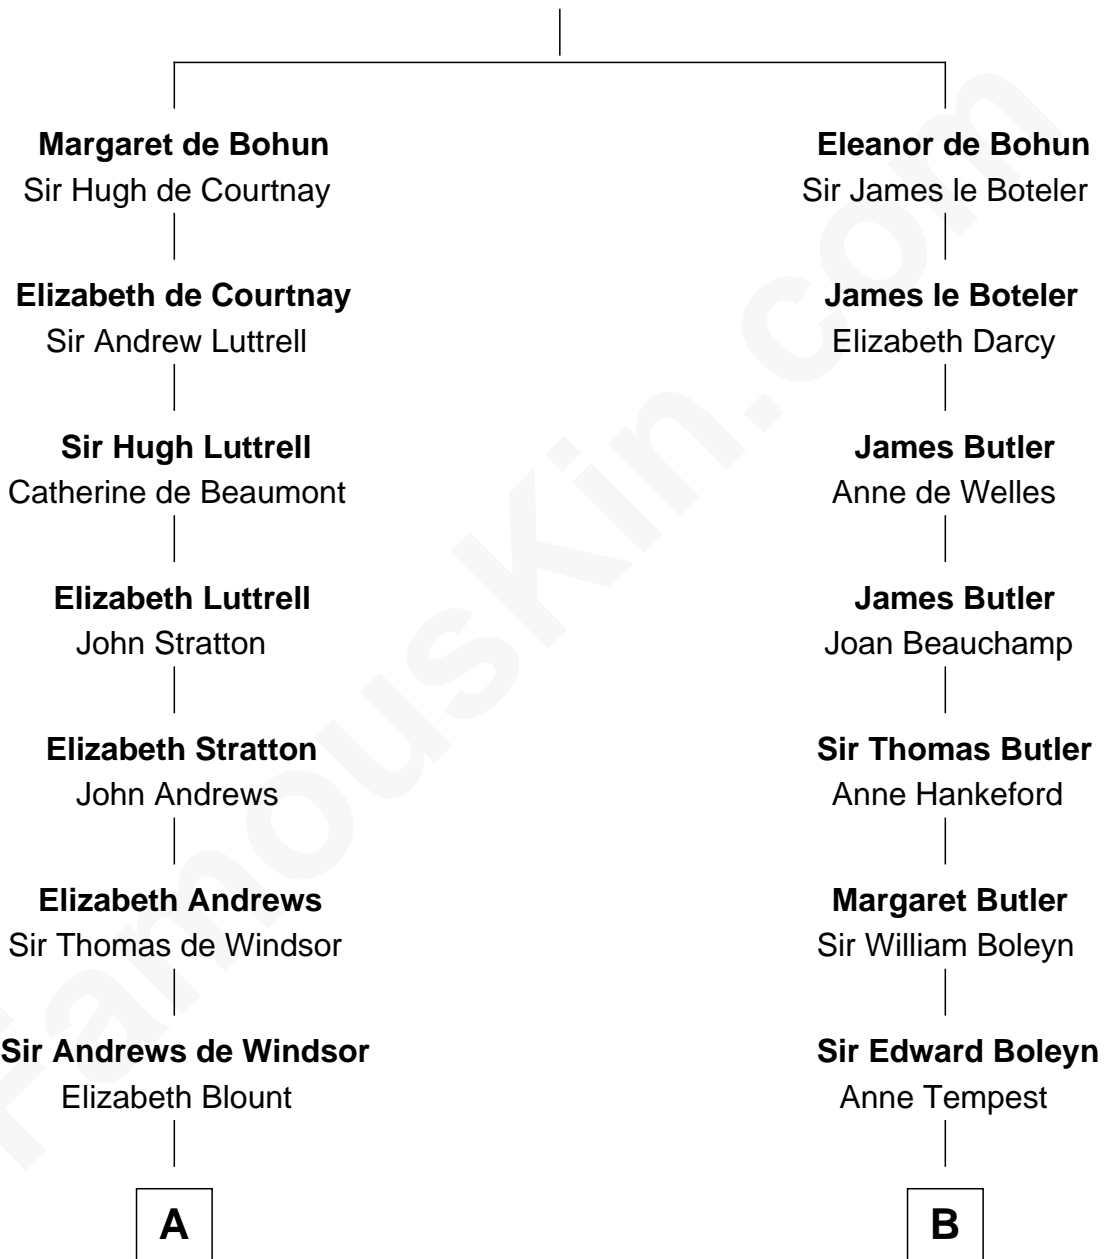

## Relationship Chart of

### Caleb Brewster

Member of the Culper Spy Ring during the American Revolution

13th cousin 8 times removed of

**David Crosby**

Singer and Songwriter

**Humphrey de Bohun**

Elizabeth Plantagenet

C

**Harriet Ashton Clarkson**

William Bedlow Crosby

**Edward Nicoll Crosby**

Elizabeth Maria Van Schoonhoven

**Frederic Van Schoonhoven Crosby**

Julia Floyd Delafield

**Floyd Delafield Crosby**

Aliph Van Corlandt Whitehead

**David Crosby**

*Singer and Songwriter*